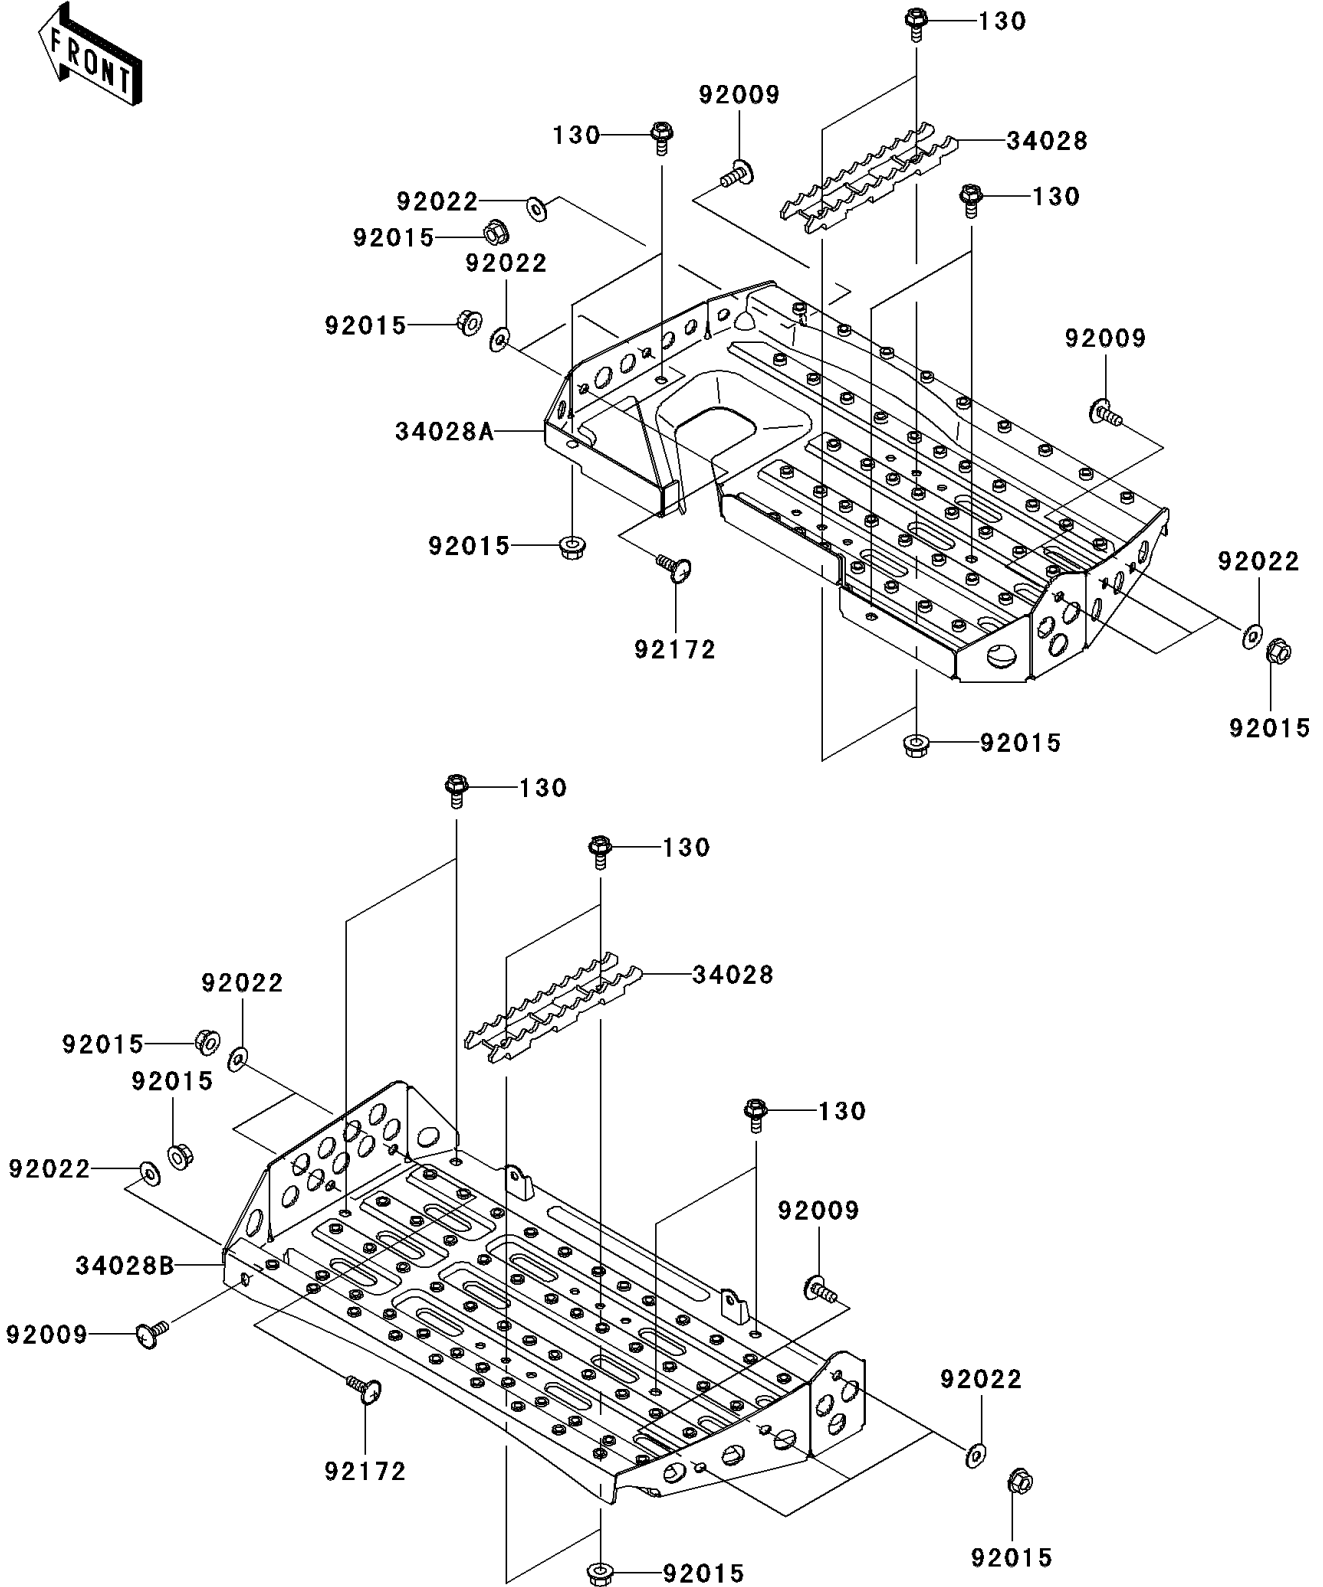

2006 Prairie 700 4x4 Team Green Special Edition PARTS DIAGRAM

Footrests

F2160

2006 Prairie 700 4x4 Team Green Special Edition PARTS LIST

Footrests

ITEM NAME	PART NUMBER	QUANTITY
BOLT-FLANGED,6X14 (Ref # 130)	130J0614	12
STEP,FOOT PEG,BLACK (Ref # 34028)	34028-1487-10	2
STEP,RH,BLACK (Ref # 34028A)	34028-1513-10	1
STEP,LH,BLACK (Ref # 34028B)	34028-1521-10	1
SCREW,6X16 (Ref # 92009)	92009-1621	8
NUT,FLANGED,6MM (Ref # 92015)	92015-1367	17
WASHER,6.5X16X1.0 (Ref # 92022)	92022-1093	12
SCREW,6X18 (Ref # 92172)	92172-0002	4