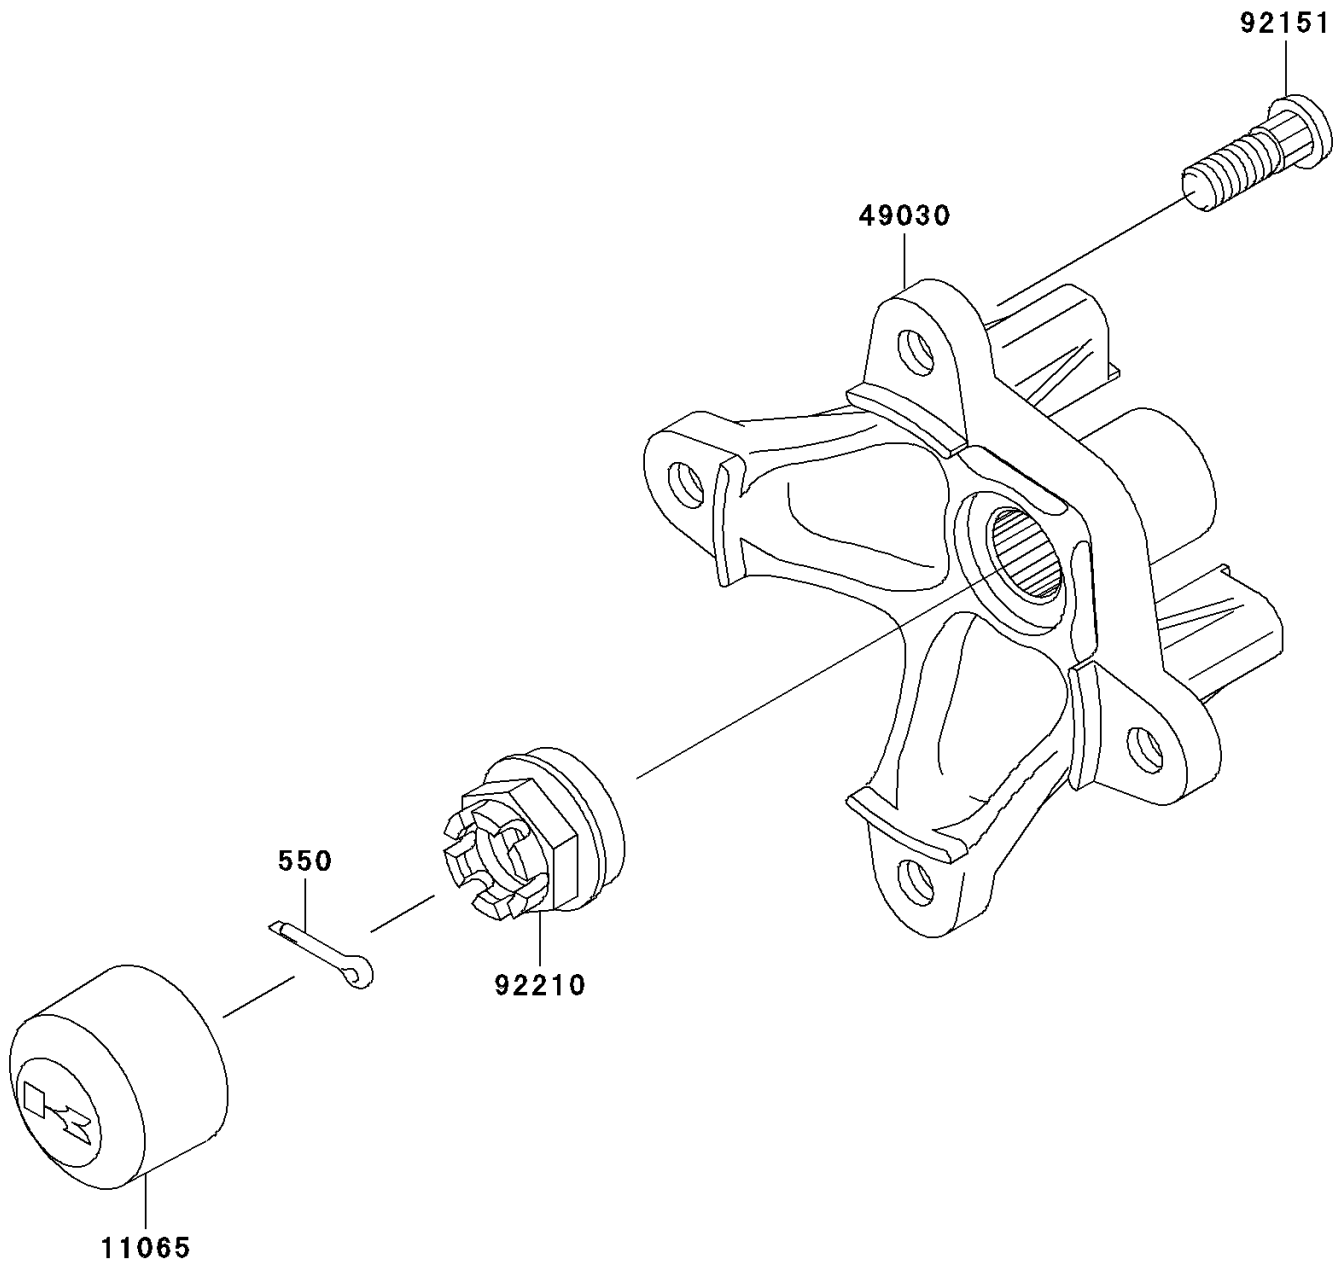

2006 Prairie 700 4x4 Team Green Special Edition PARTS DIAGRAM

Front Hub

F2230

2006 Prairie 700 4x4 Team Green Special Edition PARTS LIST

Front Hub

ITEM NAME	PART NUMBER	QUANTITY
PIN-COTTER,4.0X25 (Ref # 550)	550D4025	2
CAP,WHEEL (Ref # 11065)	11065-1153	2
HUB,FR (Ref # 49030)	49030-1135	2
BOLT,10X29.5 (Ref # 92151)	92151-1392	8
NUT,CASTLE,18MM (Ref # 92210)	92210-1349	2