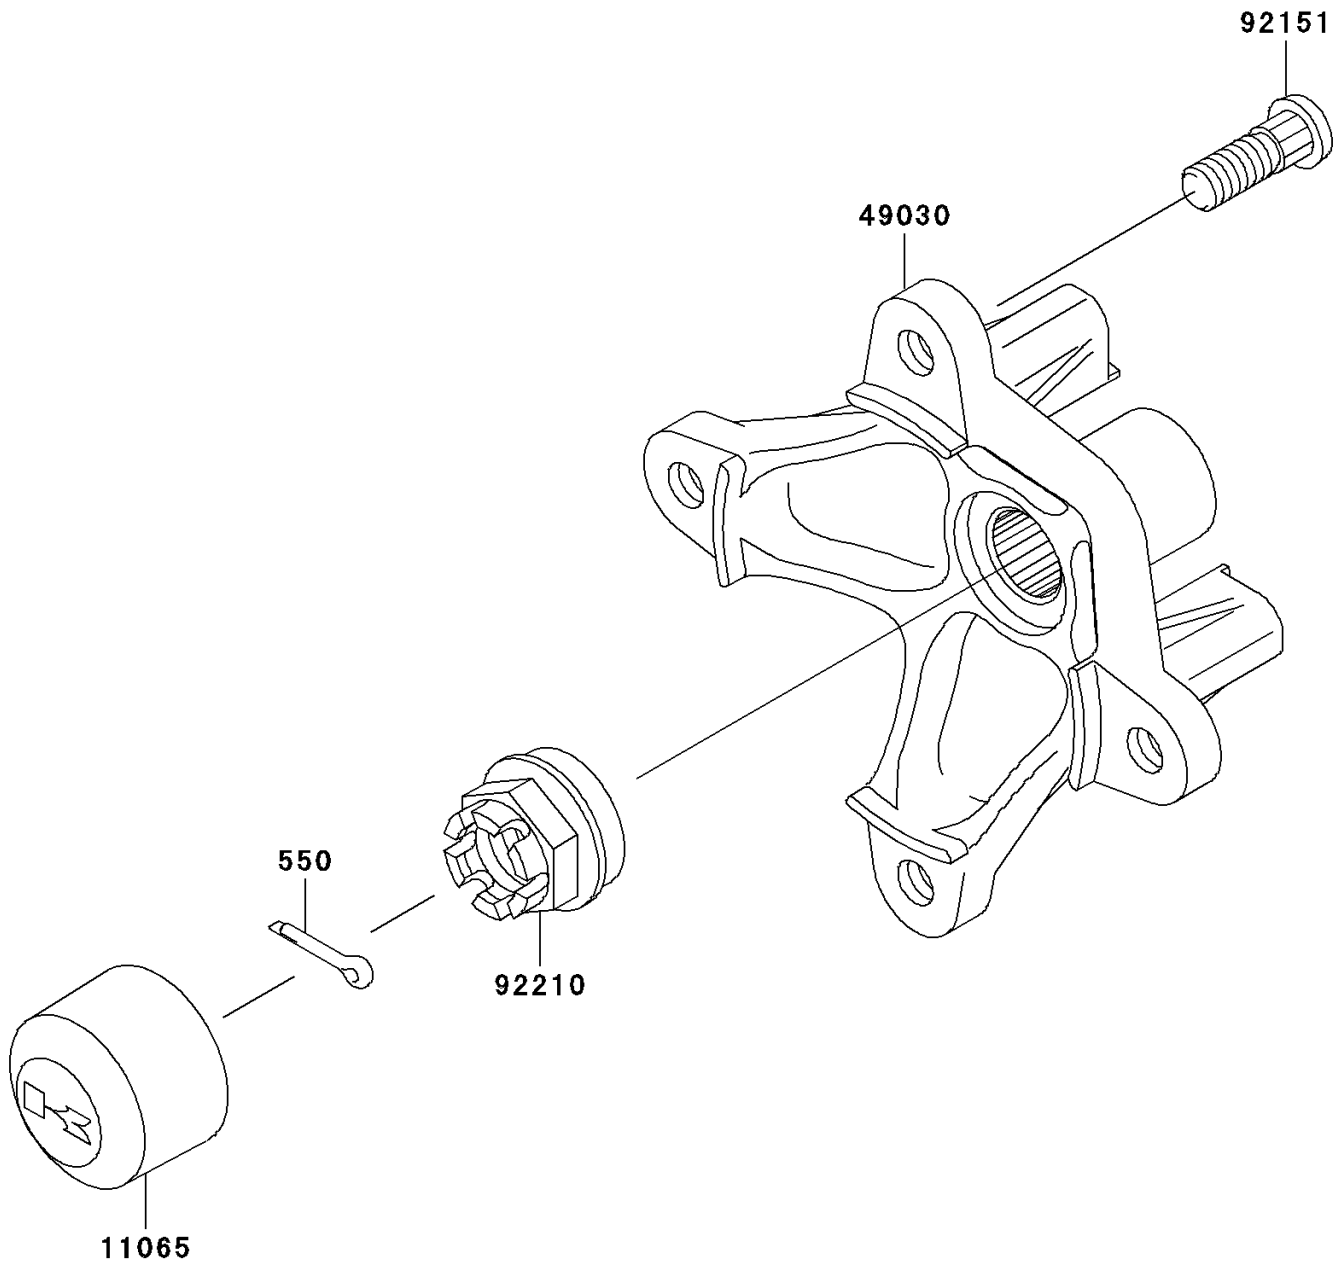

# 2006 Prairie 700 4x4 Team Green Special Edition PARTS DIAGRAM

Front Hub

F2230

## Front Hub

ITEM NAME	PART NUMBER	QUANTITY
PIN-COTTER,4.0X25 (Ref # 550)	550D4025	2
CAP,WHEEL (Ref # 11065)	11065-1153	2
HUB,FR (Ref # 49030)	49030-1135	2
BOLT,10X29.5 (Ref # 92151)	92151-1392	8
NUT,CASTLE,18MM (Ref # 92210)	92210-1349	2