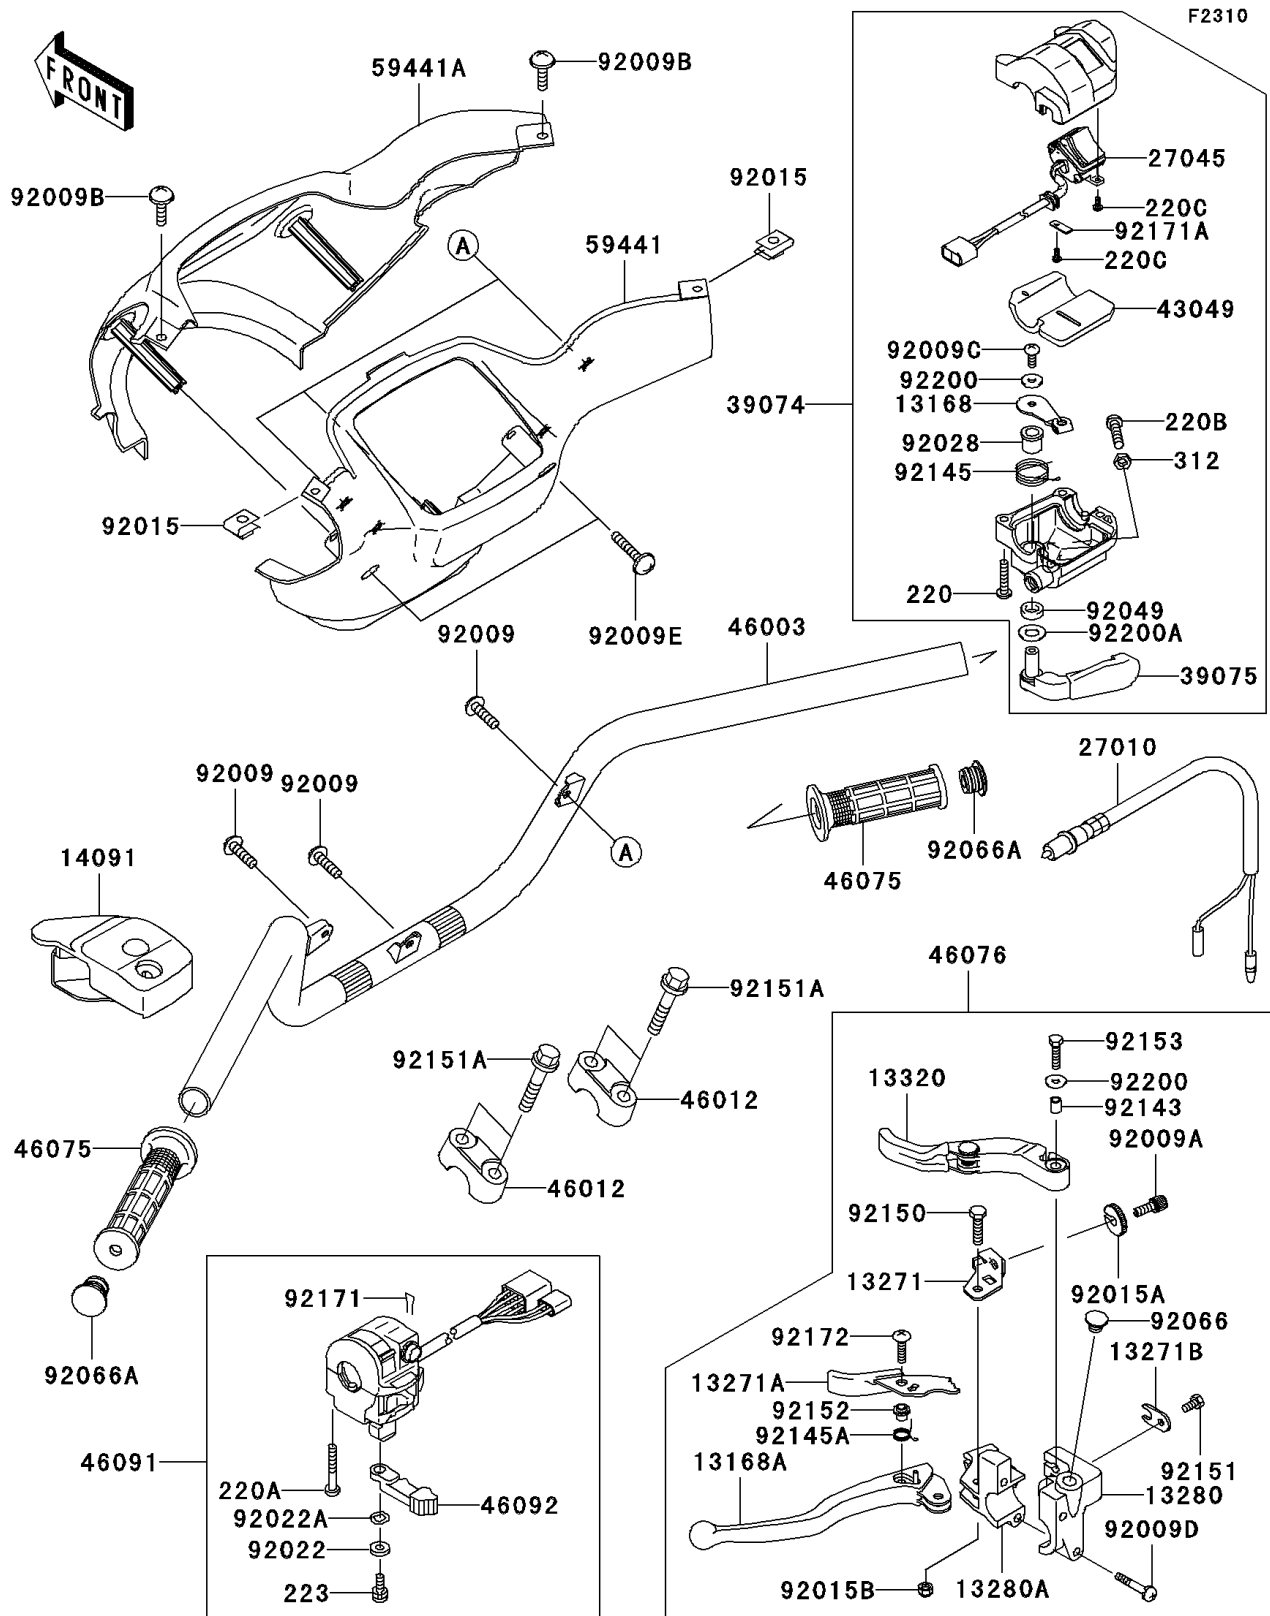

2006 Prairie 700 4x4 Team Green Special Edition PARTS DIAGRAM

Handlebar

2006 Prairie 700 4x4 Team Green Special Edition PARTS LIST

Handlebar

ITEM NAME	PART NUMBER	QUANTITY
LEVER (Ref # 13168)	13168-1715	1
LEVER,LH (Ref # 13168A)	13168-1736	1
PLATE,LOCK (Ref # 13271)	13271-1259	1
PLATE,LEVER LOCK (Ref # 13271A)	13271-1635	1
PLATE,WIRE OUTER STOPPER (Ref # 13271B)	13271-1636	1
HOLDER,DIFF LOCK LEVER (Ref # 13280)	13280-1226	1
HOLDER,LEVER,LH (Ref # 13280A)	13280-1227	1
LEVER-ASSY,DEFF LOCK (Ref # 13320)	13320-1018	1
COVER,DIFF LOCK LEVER (Ref # 14091)	14091-1403	1
SWITCH,BRAKE (Ref # 27010)	27010-1294	1
SWITCH-ASSY (Ref # 27045)	27045-1081	1
LEVER-ASSY-THROTTLE (Ref # 39074)	39074-1062	1
LEVER-THROTTLE (Ref # 39075)	39075-1062	1
PACKING (Ref # 43049)	43049-1088	1
HANDLE (Ref # 46003)	46003-1580	1
HOLDER-HANDLE (Ref # 46012)	46012-1168	2
GRIP,HANDLE (Ref # 46075)	46075-7501	2
LEVER-ASSY-GRIP,DEFF LOCK (Ref # 46076)	46076-1238	1
HOUSING-ASSY-CONTROL,LH (Ref # 46091)	46091-1847	1
LEVER-GRIP,CHOKE (Ref # 46092)	46092-1217	1
COVER-HANDLE,RR,L.GREEN (Ref # 59441)	59441-1150-290	1
COVER-HANDLE,FR,L.GREEN (Ref # 59441A)	59441-1159-290	1
SCREW,TAPPING,5X14 (Ref # 92009)	92009-1197	3
SCREW,CABLE ADJUST,8MM (Ref # 92009A)	92009-1435	1
SCREW,5X12 (Ref # 92009B)	92009-1652	2
SCREW (Ref # 92009C)	92009-1959	1
SCREW,6X30 (Ref # 92009D)	92009-1961	2
SCREW,TAPPING,5X30 (Ref # 92009E)	92009-1965	2
NUT,5MM (Ref # 92015)	92015-1573	2