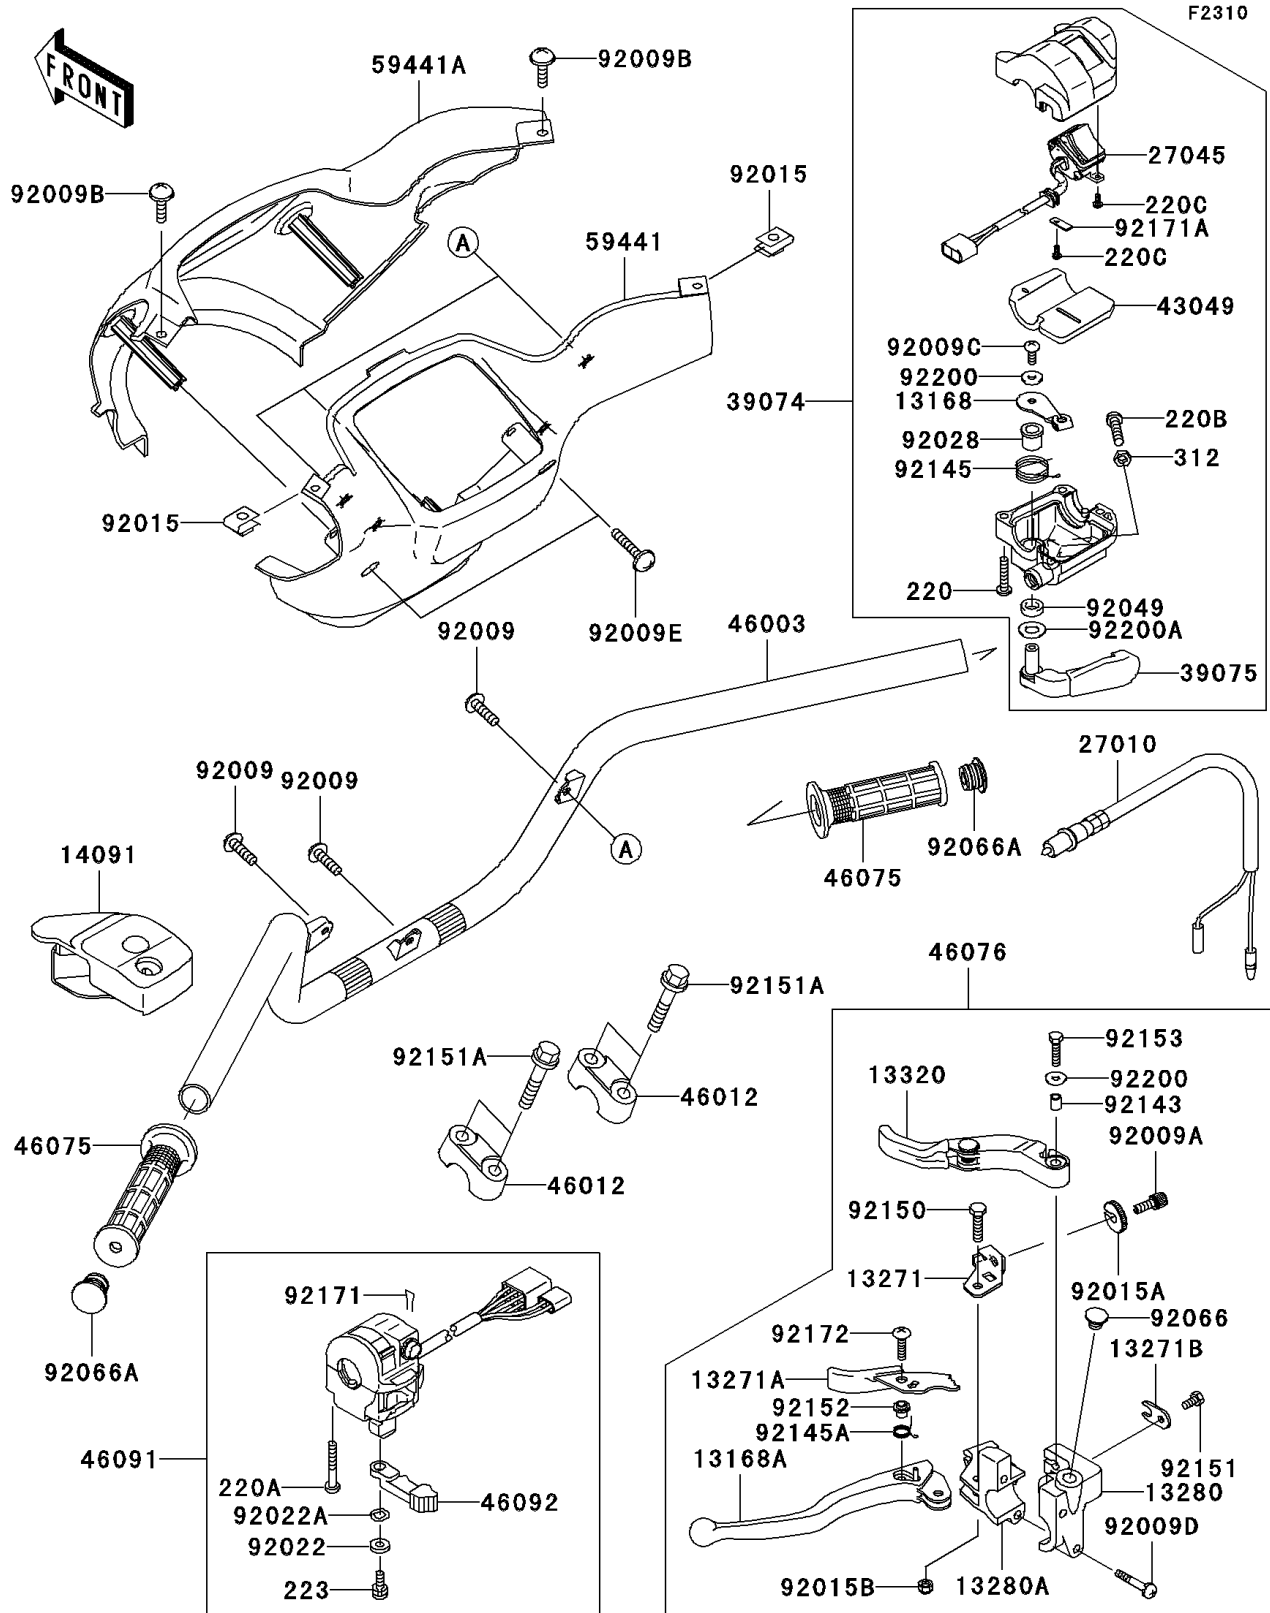

2006 Prairie 700 4x4 Team Green Special Edition PARTS DIAGRAM

Handlebar

2006 Prairie 700 4x4 Team Green Special Edition PARTS LIST

Handlebar

ITEM NAME	PART NUMBER	QUANTITY
LEVER (Ref # 13168)	13168-1715	1
LEVER,LH (Ref # 13168A)	13168-1736	1
PLATE,LOCK (Ref # 13271)	13271-1259	1
PLATE,LEVER LOCK (Ref # 13271A)	13271-1635	1
PLATE,WIRE OUTER STOPPER (Ref # 13271B)	13271-1636	1
HOLDER,DIFF LOCK LEVER (Ref # 13280)	13280-1226	1
HOLDER,LEVER,LH (Ref # 13280A)	13280-1227	1
LEVER-ASSY,DEFF LOCK (Ref # 13320)	13320-1018	1
COVER,DIFF LOCK LEVER (Ref # 14091)	14091-1403	1
SWITCH,BRAKE (Ref # 27010)	27010-1294	1
SWITCH-ASSY (Ref # 27045)	27045-1081	1
LEVER-ASSY-THROTTLE (Ref # 39074)	39074-1062	1
LEVER-THROTTLE (Ref # 39075)	39075-1062	1
PACKING (Ref # 43049)	43049-1088	1
HANDLE (Ref # 46003)	46003-1580	1
HOLDER-HANDLE (Ref # 46012)	46012-1168	2
GRIP,HANDLE (Ref # 46075)	46075-7501	2
LEVER-ASSY-GRIP,DEFF LOCK (Ref # 46076)	46076-1238	1
HOUSING-ASSY-CONTROL,LH (Ref # 46091)	46091-1847	1
LEVER-GRIP,CHOKE (Ref # 46092)	46092-1217	1
COVER-HANDLE,RR,L.GREEN (Ref # 59441)	59441-1150-290	1
COVER-HANDLE,FR,L.GREEN (Ref # 59441A)	59441-1159-290	1
SCREW,TAPPING,5X14 (Ref # 92009)	92009-1197	3
SCREW,CABLE ADJUST,8MM (Ref # 92009A)	92009-1435	1
SCREW,5X12 (Ref # 92009B)	92009-1652	2
SCREW (Ref # 92009C)	92009-1959	1
SCREW,6X30 (Ref # 92009D)	92009-1961	2
SCREW,TAPPING,5X30 (Ref # 92009E)	92009-1965	2
NUT,5MM (Ref # 92015)	92015-1573	2