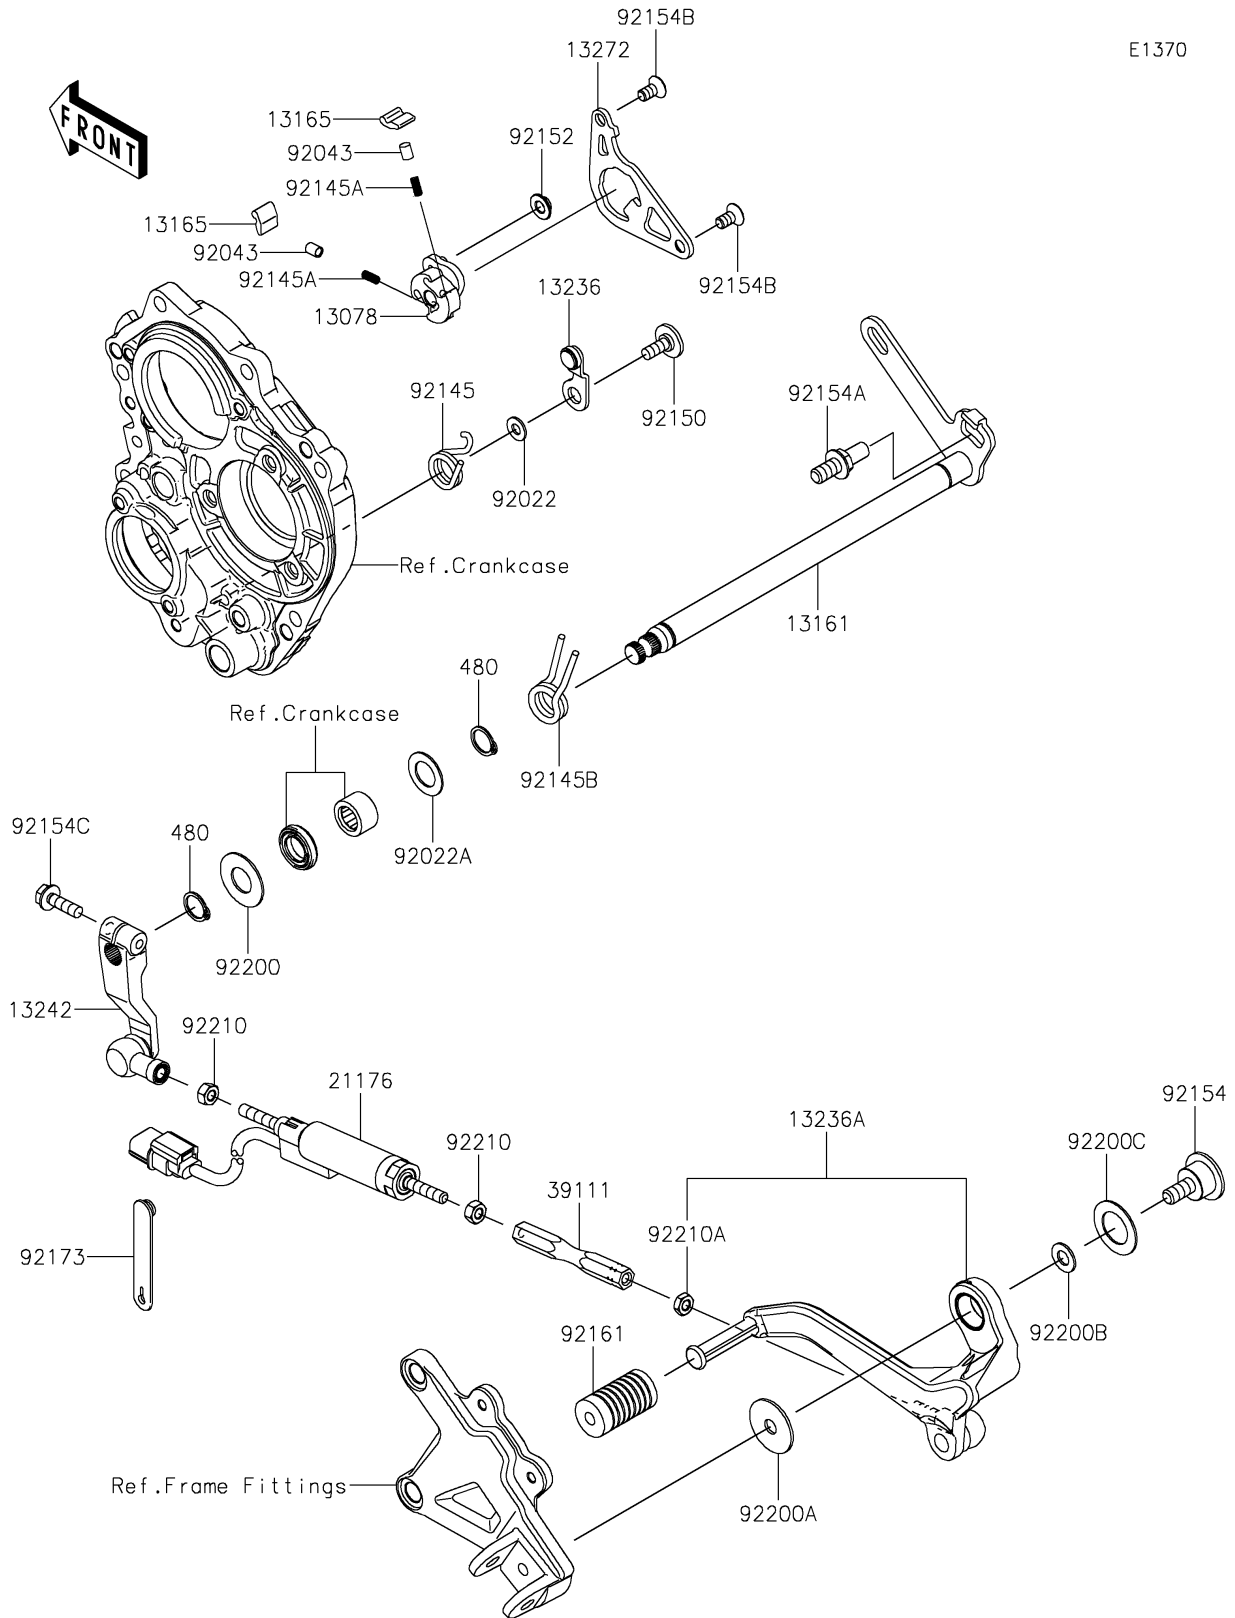

2019 NINJA® ZX™-10R KRT PARTS DIAGRAM

Gear Change Mechanism

E1370

2019 NINJA® ZX™-10R KRT PARTS LIST

Gear Change Mechanism

ITEM NAME	PART NUMBER	QUANTITY
RATCHET (Ref # 13078)	13078-0012	1
LEVER-COMP-CHANGE SHAFT (Ref # 13161)	13161-0078	1
PAWL (Ref # 13165)	13165-0018	2
LEVER-COMP,POSITION (Ref # 13236)	13236-0192	1
LEVER-COMP,CHANGE PEDAL (Ref # 13236A)	13236-0769	1
LEVER-ASSY-CHANGE (Ref # 13242)	13242-0128	1
PLATE (Ref # 13272)	13272-2171	1
SENSOR,QUICK SHIFTER (Ref # 21176)	21176-0850	1
ROD-TIE (Ref # 39111)	39111-0338	1
CIRCLIP-TYPE-C,14MM (Ref # 480)	480J1400	2
WASHER,6X12.8X1.2 (Ref # 92022)	92022-1827	1
WASHER,14.3X24X1 (Ref # 92022A)	92022-272	1
PIN,PLUNGER (Ref # 92043)	92043-1676	2
SPRING (Ref # 92145)	92145-0849	1
SPRING (Ref # 92145A)	92145-1490	2
SPRING (Ref # 92145B)	92145-1734	1
BOLT,SOCKET,6X16 (Ref # 92150)	92150-1673	1
COLLAR (Ref # 92152)	92152-1414	1
BOLT (Ref # 92154)	92154-1884	1
BOLT,RETURN SPRING (Ref # 92154A)	92154-1885	1
BOLT,TORX,6X8.7 (Ref # 92154B)	92154-1886	2
BOLT,FLANGED,6X20 (Ref # 92154C)	92154-2090	1
DAMPER (Ref # 92161)	92161-0871	1
CLAMP (Ref # 92173)	92173-1526	1
WASHER (Ref # 92200)	92200-0265	1
WASHER,8.2X30X1.5 (Ref # 92200A)	92200-0810	1
WASHER,8.2X18X1.2 (Ref # 92200B)	92200-0811	1
WASHER,18.3X30X1 (Ref # 92200C)	92200-0812	1
NUT,6MM (Ref # 92210)	92210-1100	2

2019 NINJA® ZX™-10R KRT PARTS LIST

Gear Change Mechanism

ITEM NAME	PART NUMBER	QUANTITY
NUT,LEFT HANDED,6MM (Ref # 92210A)	92210-1101	1