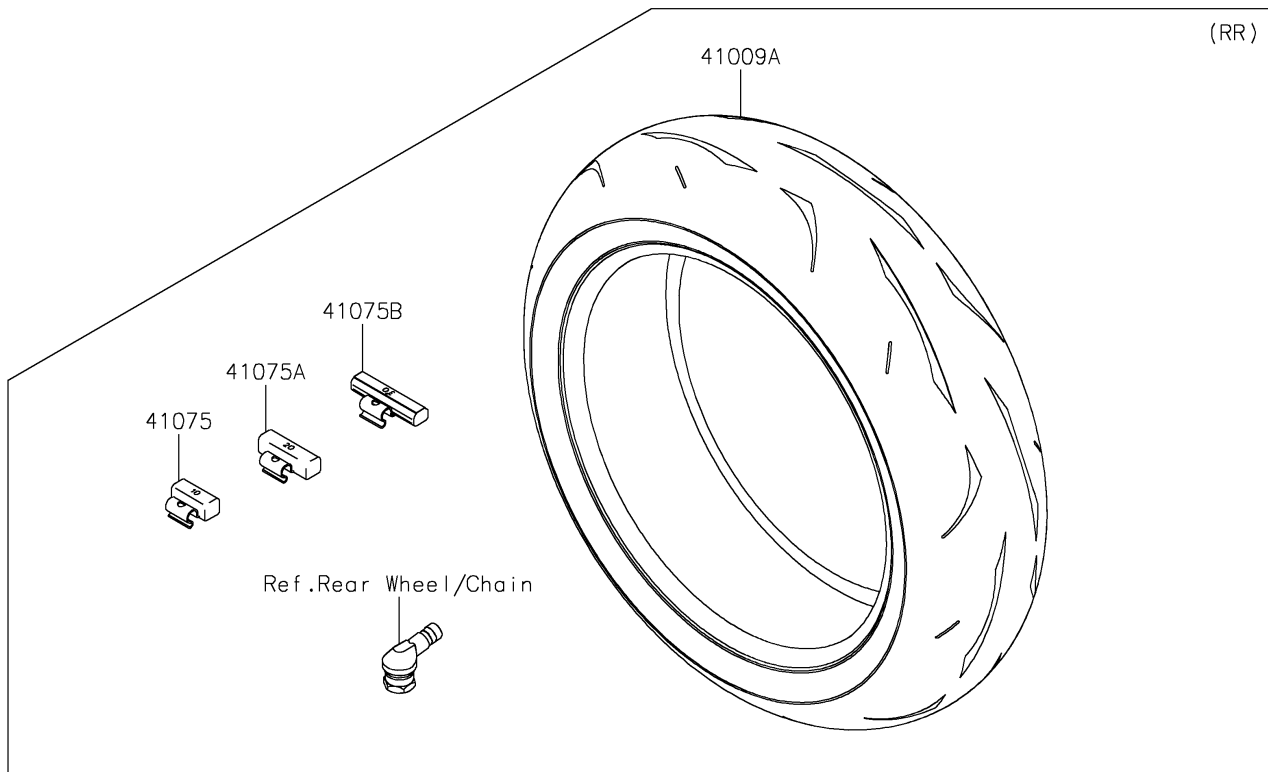

# 2019 NINJA<sup>®</sup> ZX<sup>™</sup>-10R PARTS DIAGRAM

Tires

F2210

## 2019 NINJA® ZX™-10R PARTS LIST

### Tires

ITEM NAME	PART NUMBER	QUANTITY
TIRE,FR,120/70ZR17(58W),RS10F (Ref # 41009)	41009-0726	1
TIRE,RR,190/55ZR17(75W),RS10 (Ref # 41009A)	41009-0727	1
BALANCER-WHEEL,10G,SILVER (Ref # 41075)	41075-0007	AR
BALANCER-WHEEL,20G,SILVER (Ref # 41075A)	41075-0008	AR
BALANCER-WHEEL,30G,SILVER (Ref # 41075B)	41075-0009	AR