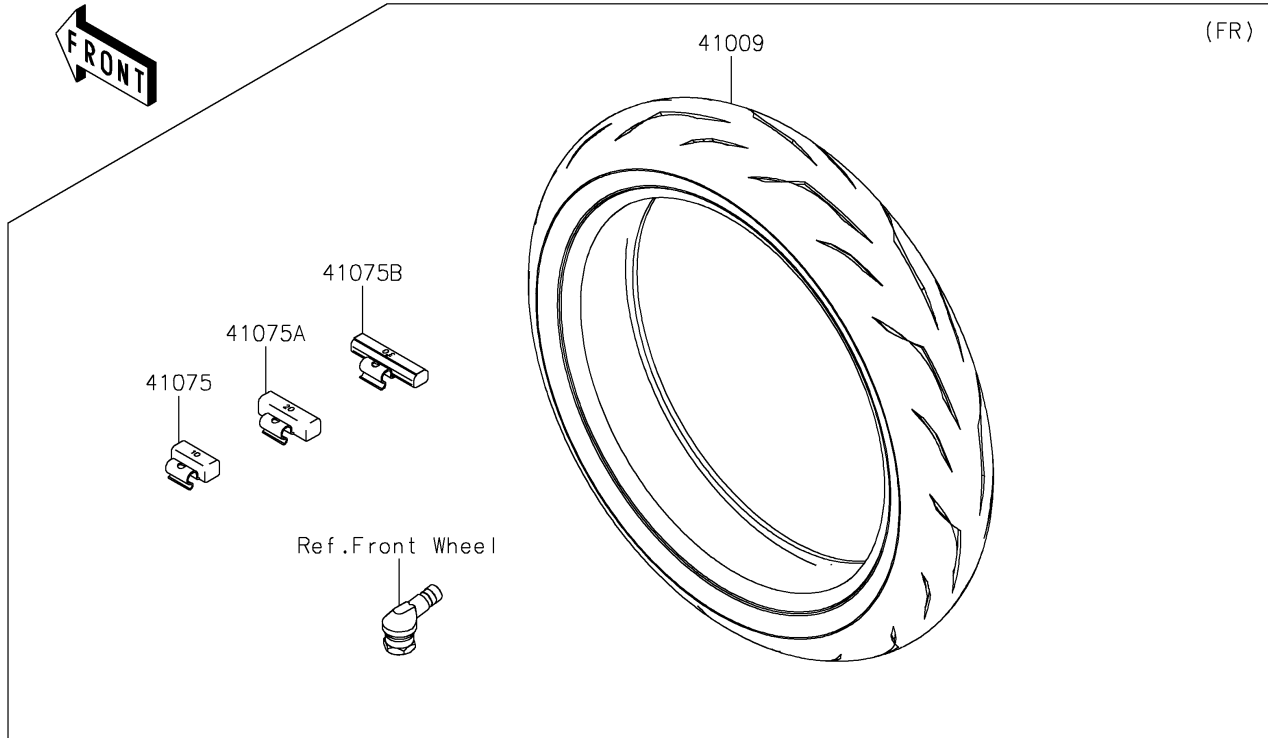

# 2019 NINJA<sup>®</sup> ZX<sup>™</sup>-10R PARTS DIAGRAM

Tires

F2210

## 2019 NINJA® ZX™-10R PARTS LIST

### Tires

ITEM NAME	PART NUMBER	QUANTITY
TIRE,FR,120/70ZR17(58W),RS10F (Ref # 41009)	41009-0726	1
TIRE,RR,190/55ZR17(75W),RS10 (Ref # 41009A)	41009-0727	1
BALANCER-WHEEL,10G,SILVER (Ref # 41075)	41075-0007	AR
BALANCER-WHEEL,20G,SILVER (Ref # 41075A)	41075-0008	AR
BALANCER-WHEEL,30G,SILVER (Ref # 41075B)	41075-0009	AR