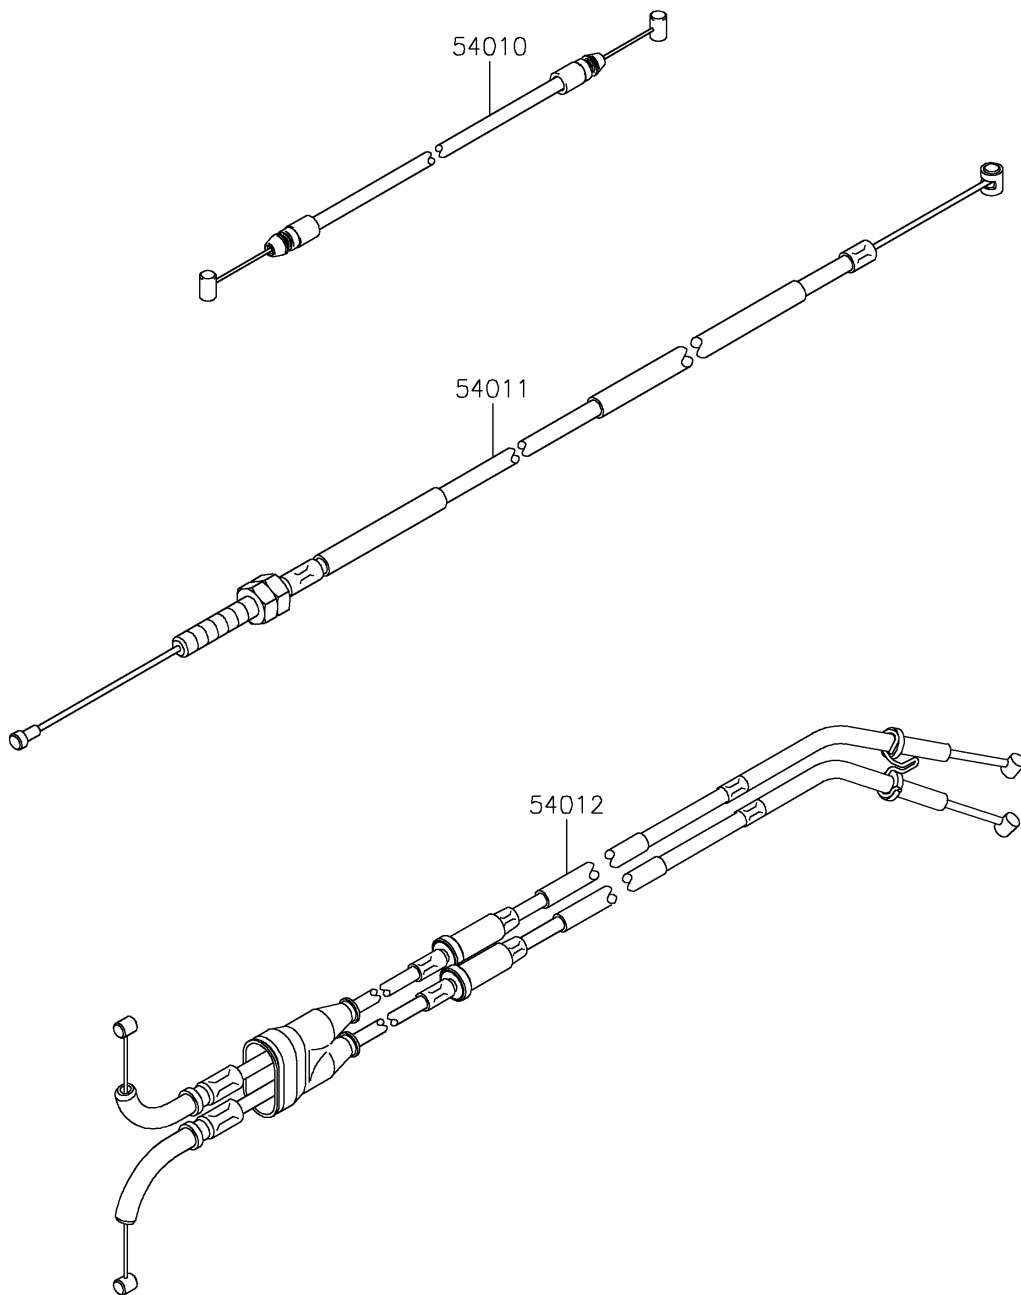

2020 Ninja® ZX™-10R KRT EDITION PARTS DIAGRAM

Cables

F2540

2020 Ninja® ZX™ -10R KRT EDITION PARTS LIST

Cables

ITEM NAME	PART NUMBER	QUANTITY
CABLE,SEAT LOCK (Ref # 54010)	54010-0609	1
CABLE-CLUTCH (Ref # 54011)	54011-0612	1
CABLE-THROTTLE (Ref # 54012)	54012-0631	1