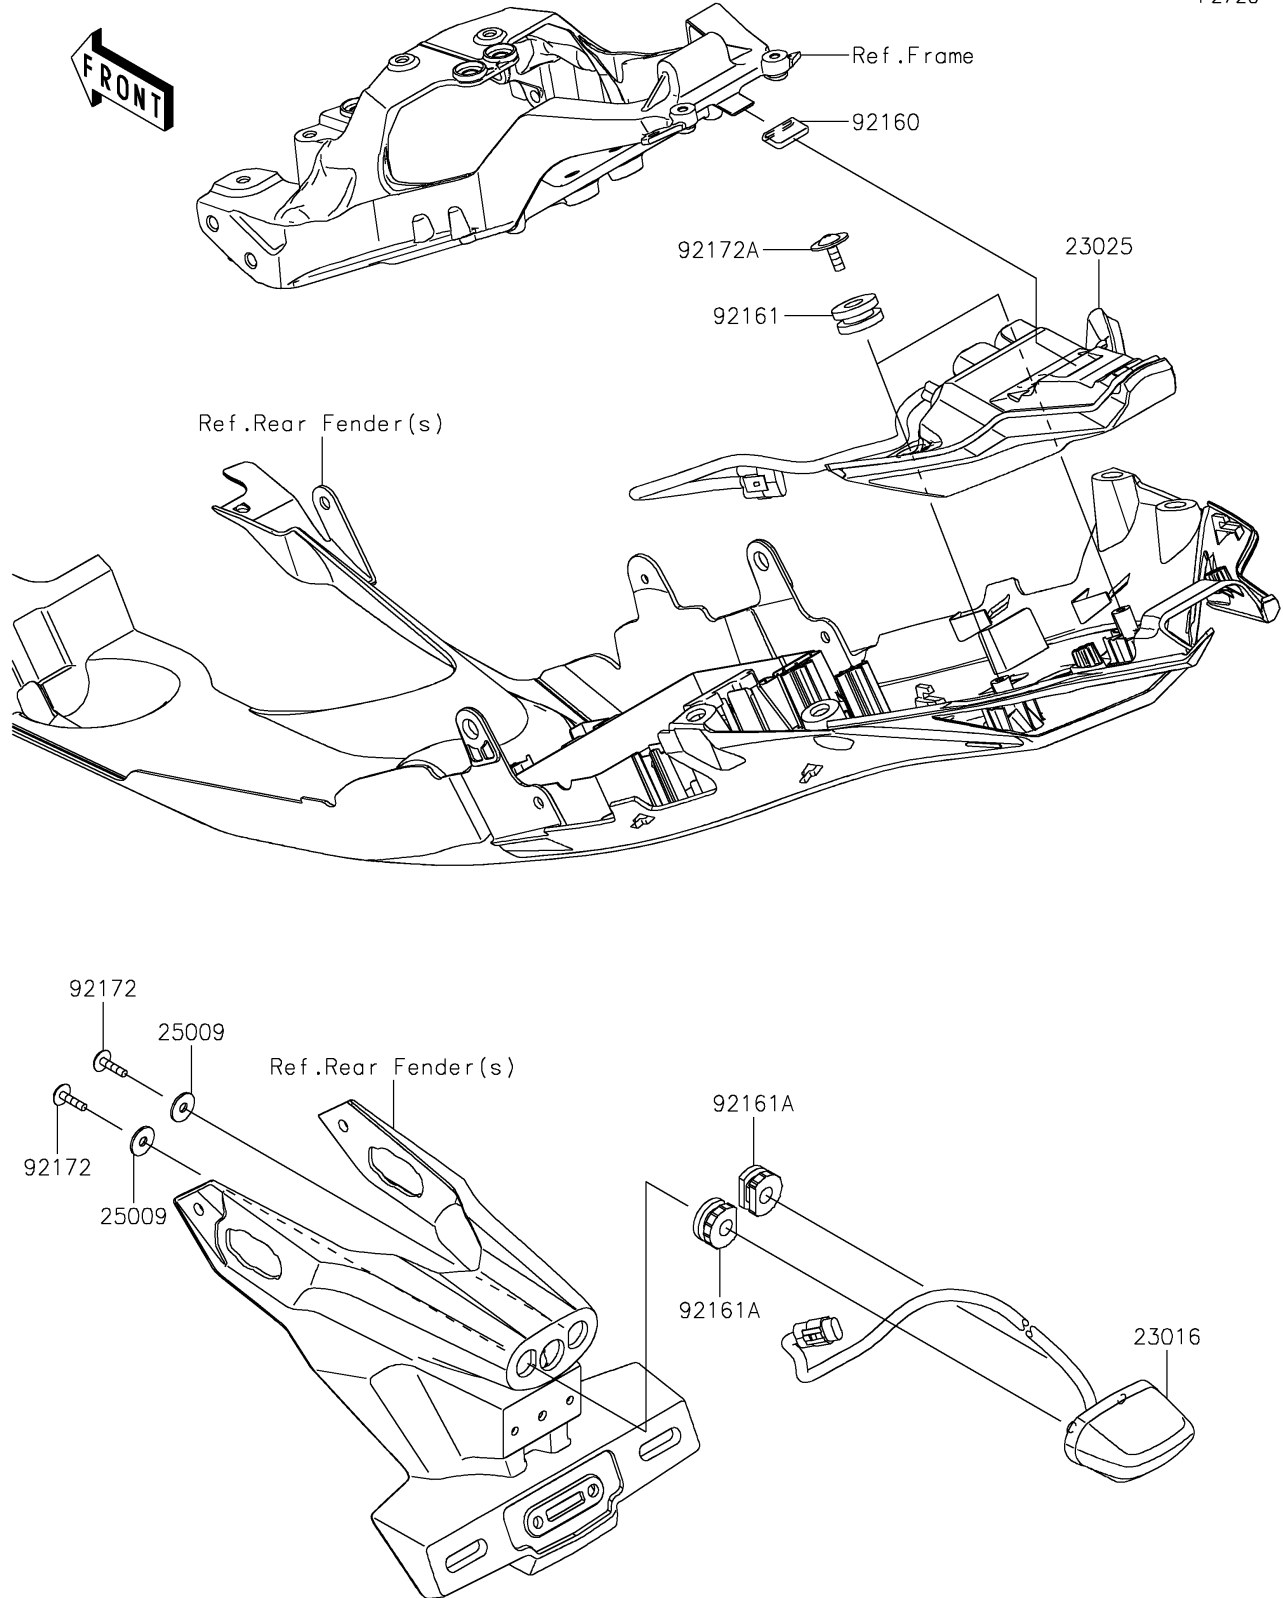

2020 Ninja® ZX™-10R KRT EDITION PARTS DIAGRAM

Taillight(s)

F2720

2020 Ninja® ZX™ -10R KRT EDITION PARTS LIST

Taillight(s)

ITEM NAME	PART NUMBER	QUANTITY
LAMP-ASSY,LICENSE,LED (Ref # 23016)	23016-0639	1
LAMP-TAIL,LED,CCC (Ref # 23025)	23025-0377	1
WASHER,5.2X16X1.2 (Ref # 25009)	25009-004	2
DAMPER (Ref # 92160)	92160-1190	1
DAMPER (Ref # 92161)	92161-0163	2
DAMPER,9X23X12 (Ref # 92161A)	92161-1885	2
SCREW,TAPPING,5X16 (Ref # 92172)	92172-0238	2
SCREW,TAPTITE,5X16 (Ref # 92172A)	92172-0481	2