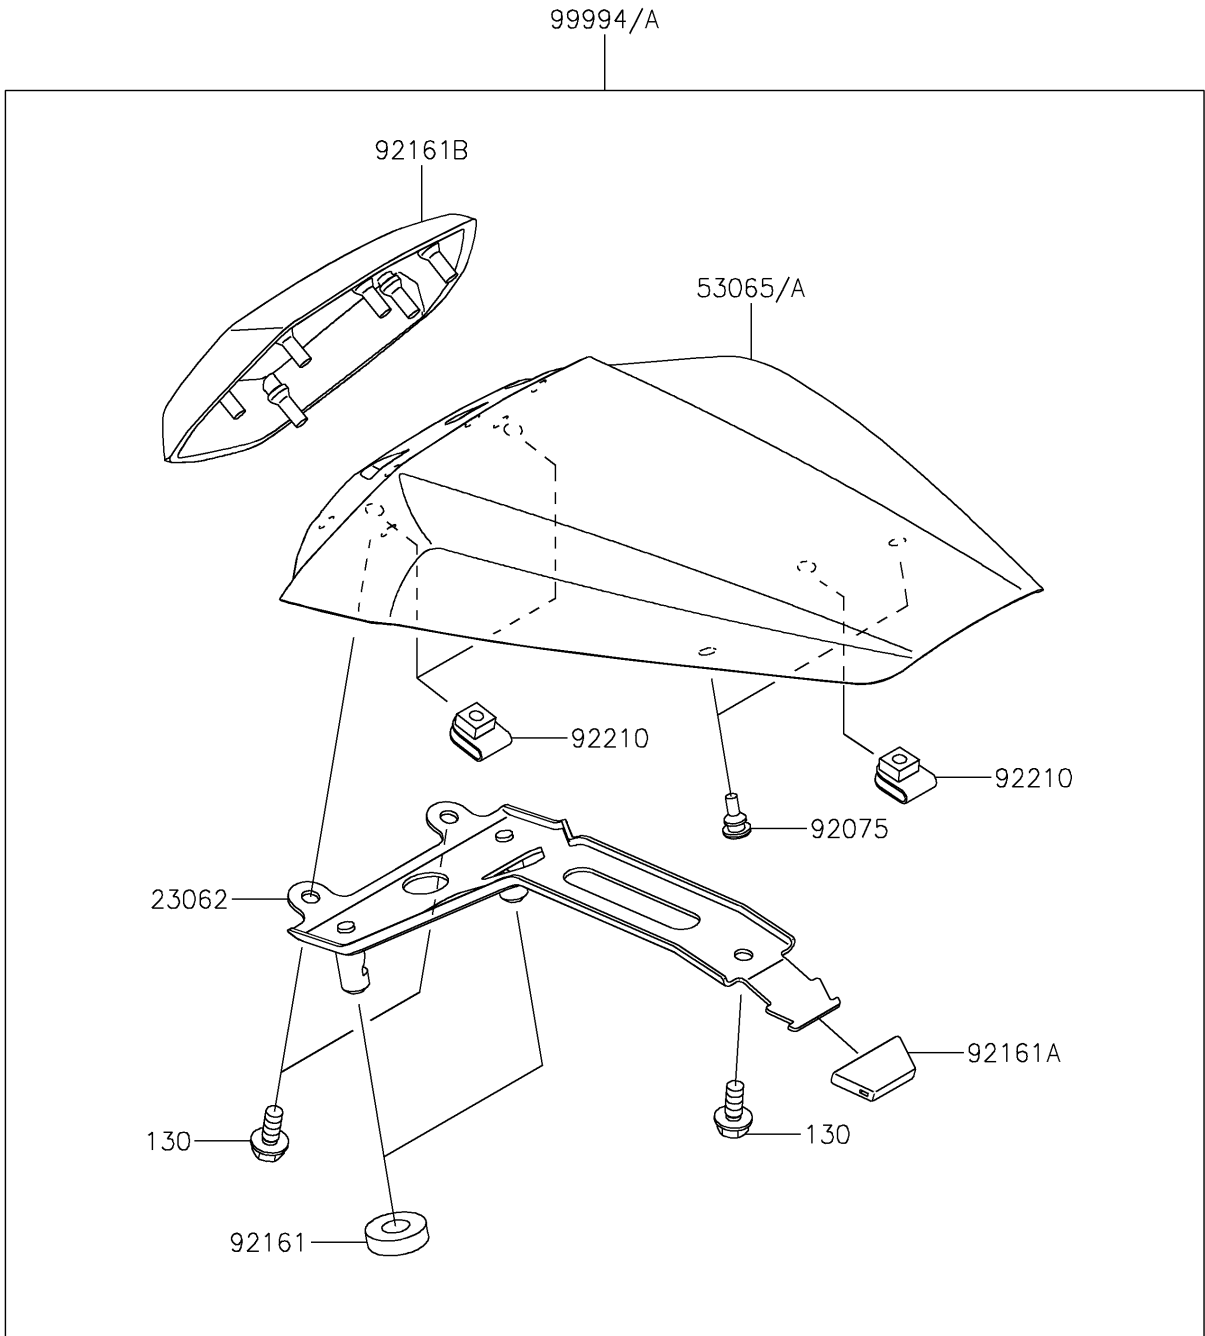

# 2019 NINJA® ZX™-10R PARTS DIAGRAM

Accessory(Single Seat Cover)

F2910

## 2019 NINJA® ZX™-10R PARTS LIST

Accessory(Single Seat Cover)

ITEM NAME	PART NUMBER	QUANTITY
BOLT-FLANGED,6X14 (Ref # 130)	130BA0614	3
BRACKET-COMP (Ref # 23062)	23062-0861	1
COVER SEAT,P.S.GRAY (Ref # 53065)	53065-0038-36S	1
DAMPER,6X10X15 (Ref # 92075)	92075-1808	2
DAMPER (Ref # 92161)	92161-0174	2
DAMPER (Ref # 92161A)	92161-0629	1
DAMPER,SEAT PAD (Ref # 92161B)	92161-1812	1
NUT,6MM (Ref # 92210)	92210-0277	3
KIT,SINGLE SEAT COVER,P.S.GRAY (Ref # 99994)	99994-0667-36S	1