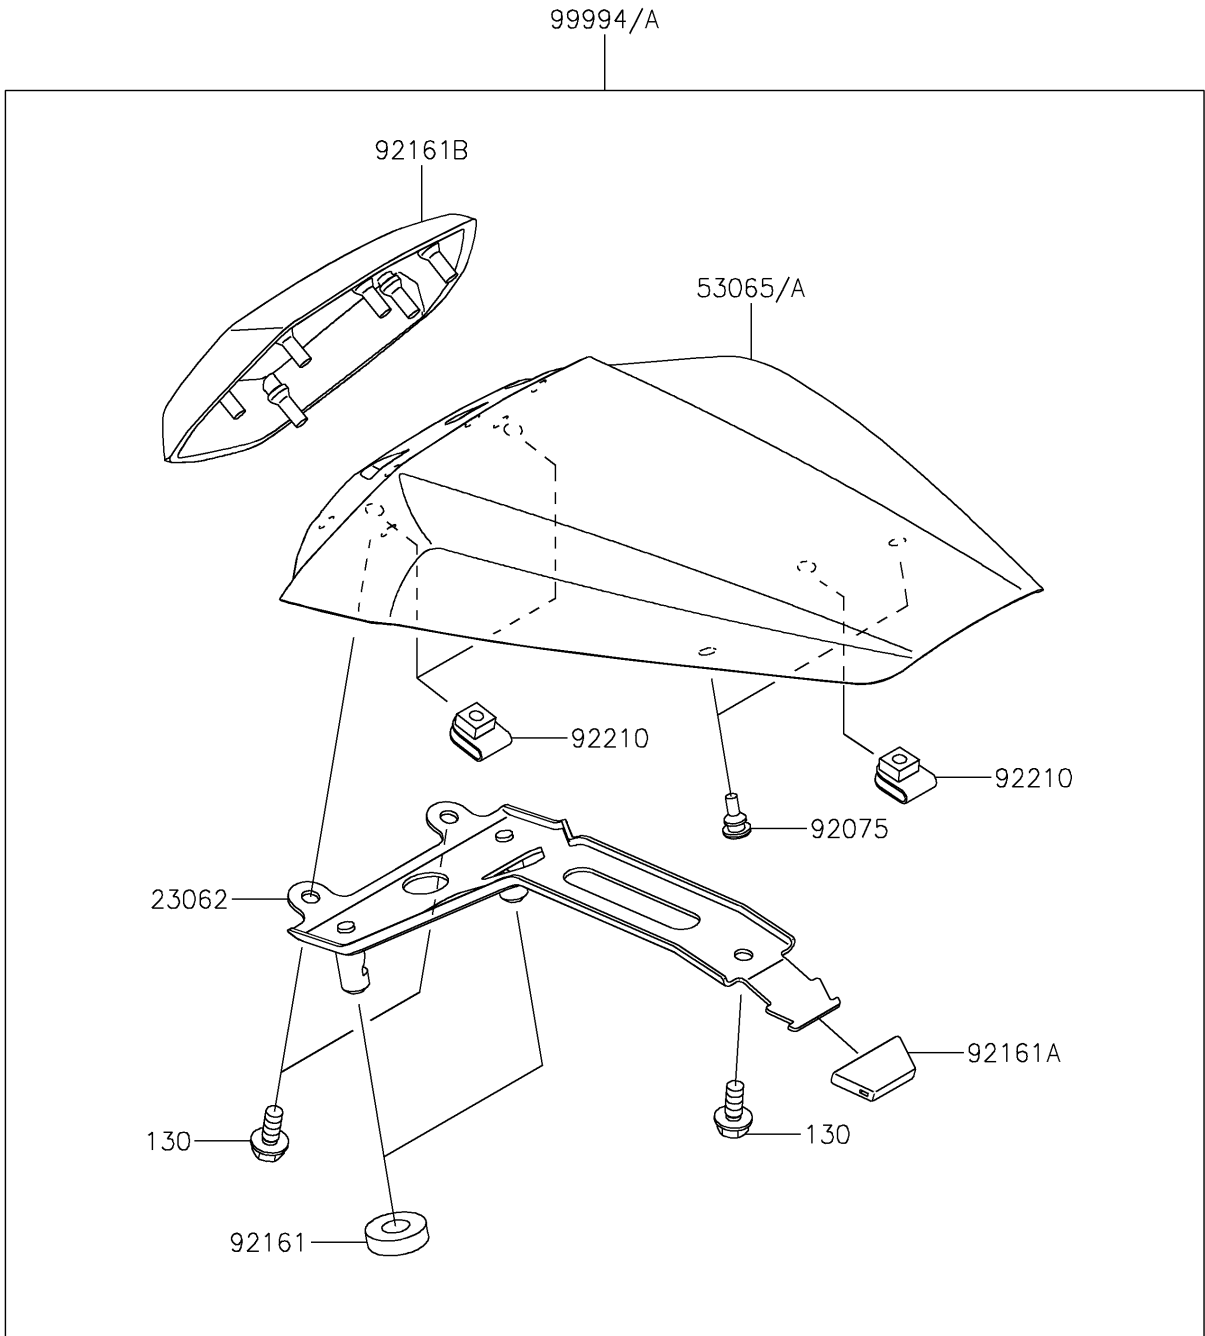

2019 NINJA[®] ZX[™]-10R KRT PARTS DIAGRAM

Accessory(Single Seat Cover)

F2910

2019 NINJA® ZX™-10R KRT PARTS LIST

Accessory(Single Seat Cover)

ITEM NAME	PART NUMBER	QUANTITY
BOLT-FLANGED,6X14 (Ref # 130)	130BA0614	3
BRACKET-COMP (Ref # 23062)	23062-0861	1
COVER SEAT,L.GREEN (Ref # 53065A)	53065-0038-777	1
DAMPER,6X10X15 (Ref # 92075)	92075-1808	2
DAMPER (Ref # 92161)	92161-0174	2
DAMPER (Ref # 92161A)	92161-0629	1
DAMPER,SEAT PAD (Ref # 92161B)	92161-1812	1
NUT,6MM (Ref # 92210)	92210-0277	3
KIT,SINGLE SEAT COVER,L.GREEN (Ref # 99994A)	99994-0667-777	1