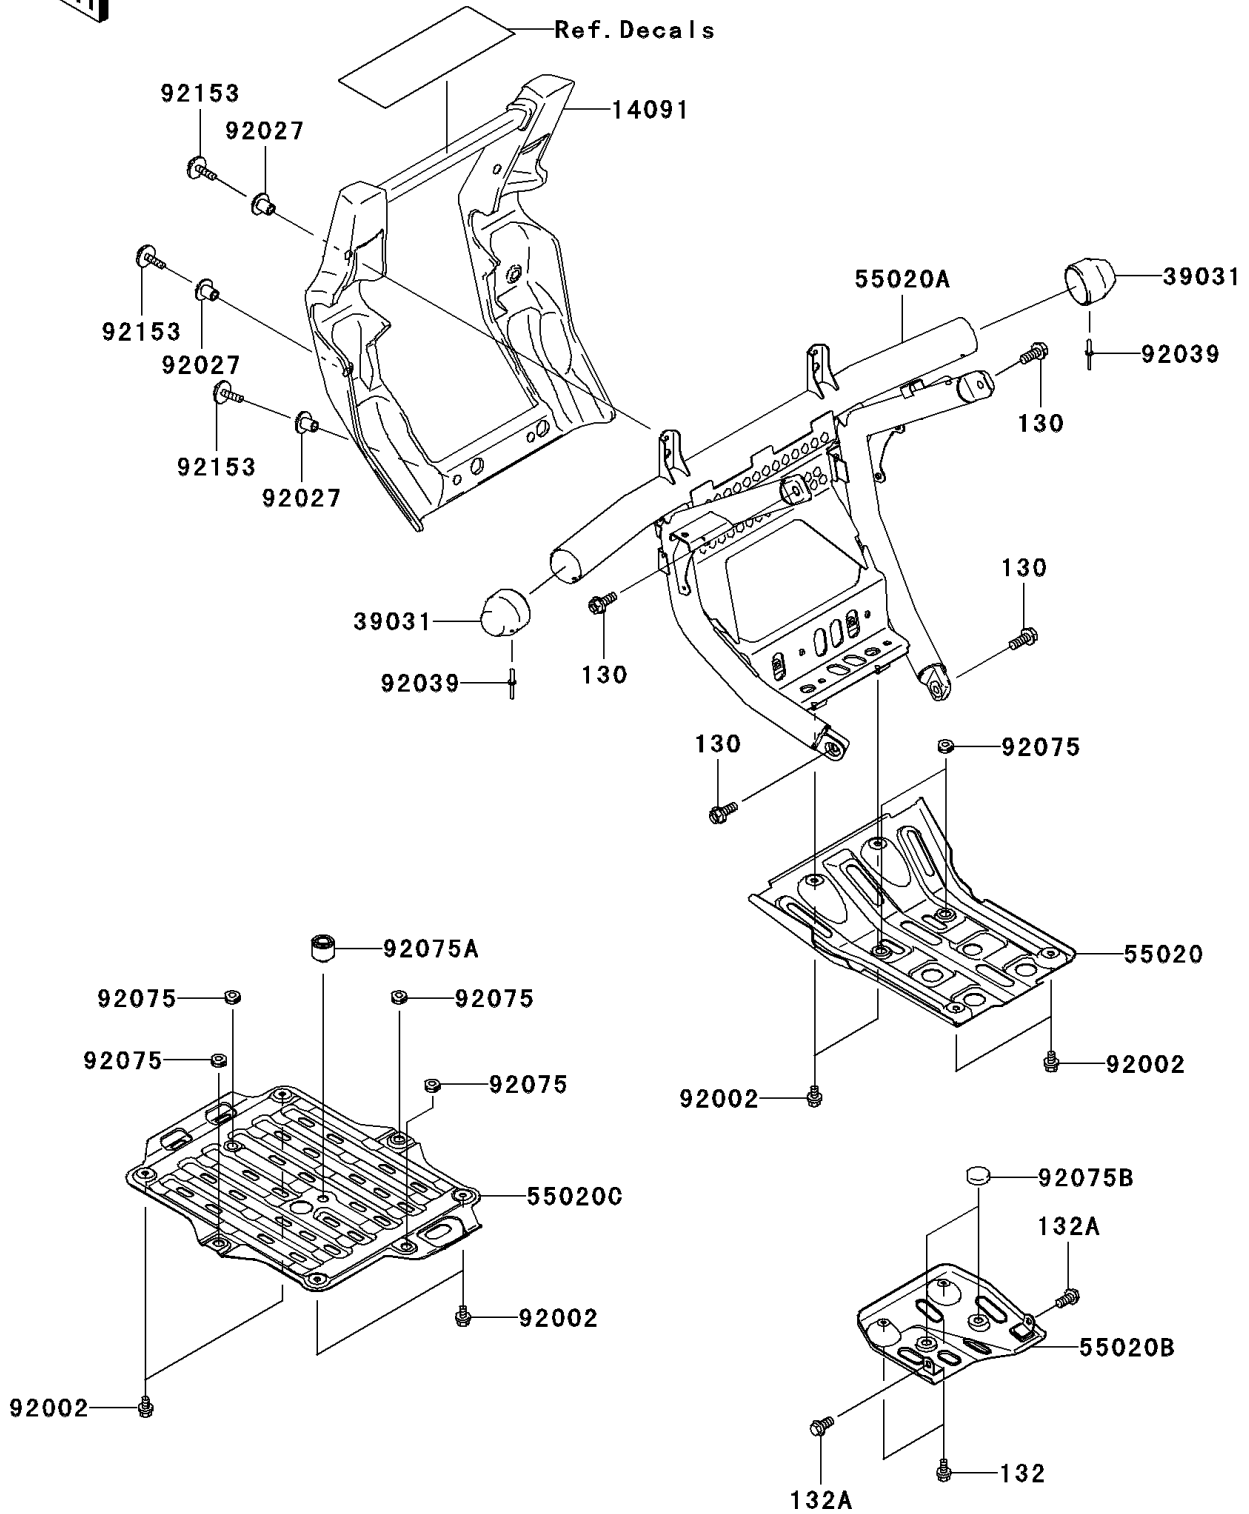

2006 Prairie 700 4x4 Team Green Special Edition PARTS DIAGRAM

Guard(s)

F2680

2006 Prairie 700 4x4 Team Green Special Edition PARTS LIST

Guard(s)

ITEM NAME	PART NUMBER	QUANTITY
-----------	-------------	----------