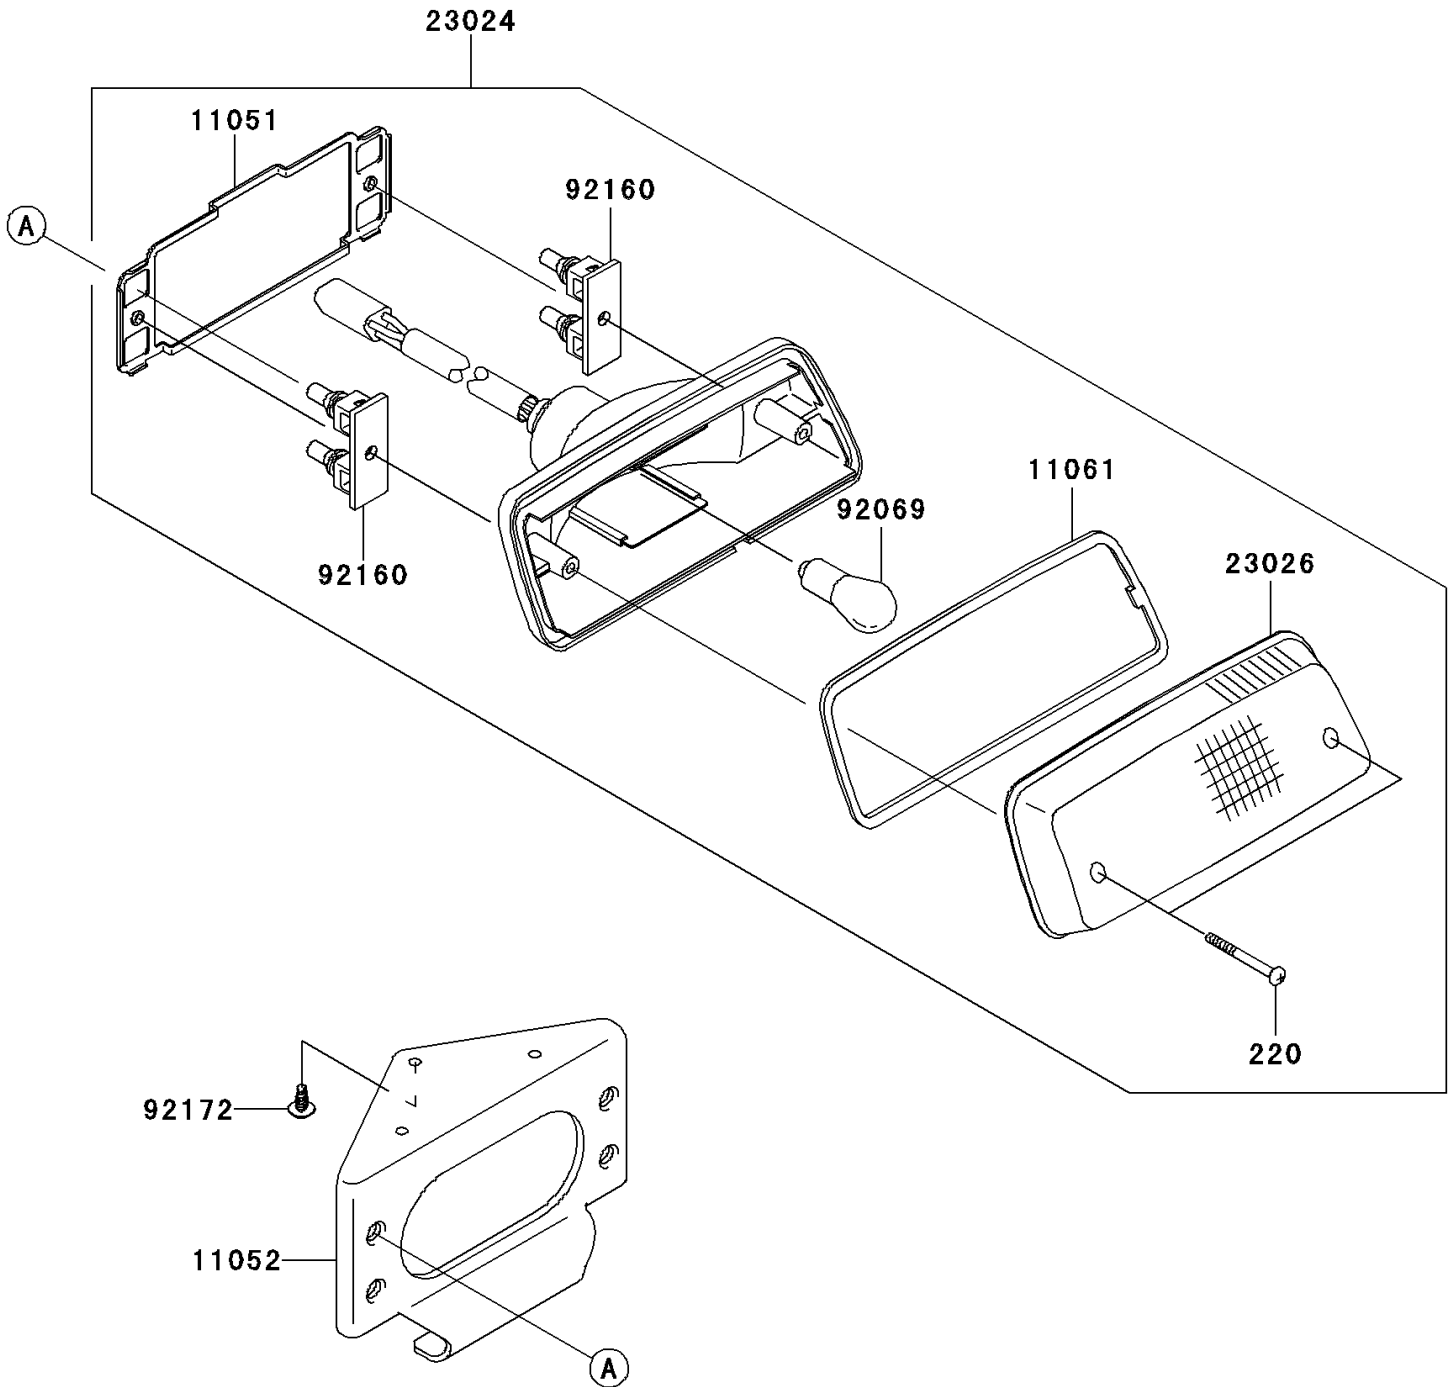

# 2006 Prairie 700 4x4 Team Green Special Edition PARTS DIAGRAM

Taillight(s)

F2720

### Taillight(s)

ITEM NAME	PART NUMBER	QUANTITY
SCREW-PAN-CROS,4X40 (Ref # 220)	220B0440	2
BRACKET,TAIL LAMP (Ref # 11051)	11051-1870	1
BRACKET,TAIL LAMP (Ref # 11052)	11052-1360	1
GASKET,TAIL LAMP LENS (Ref # 11061)	11061-0055	1
LAMP-ASSY-TAIL (Ref # 23024)	23024-1130	1
LENS,TAIL LAMP (Ref # 23026)	23026-1230	1
BULB,12V 21/5W (Ref # 92069)	92069-063	1
DAMPER,TAIL LAMP (Ref # 92160)	92160-1053	2
SCREW,TAPPING,5X10 (Ref # 92172)	92172-1061	3