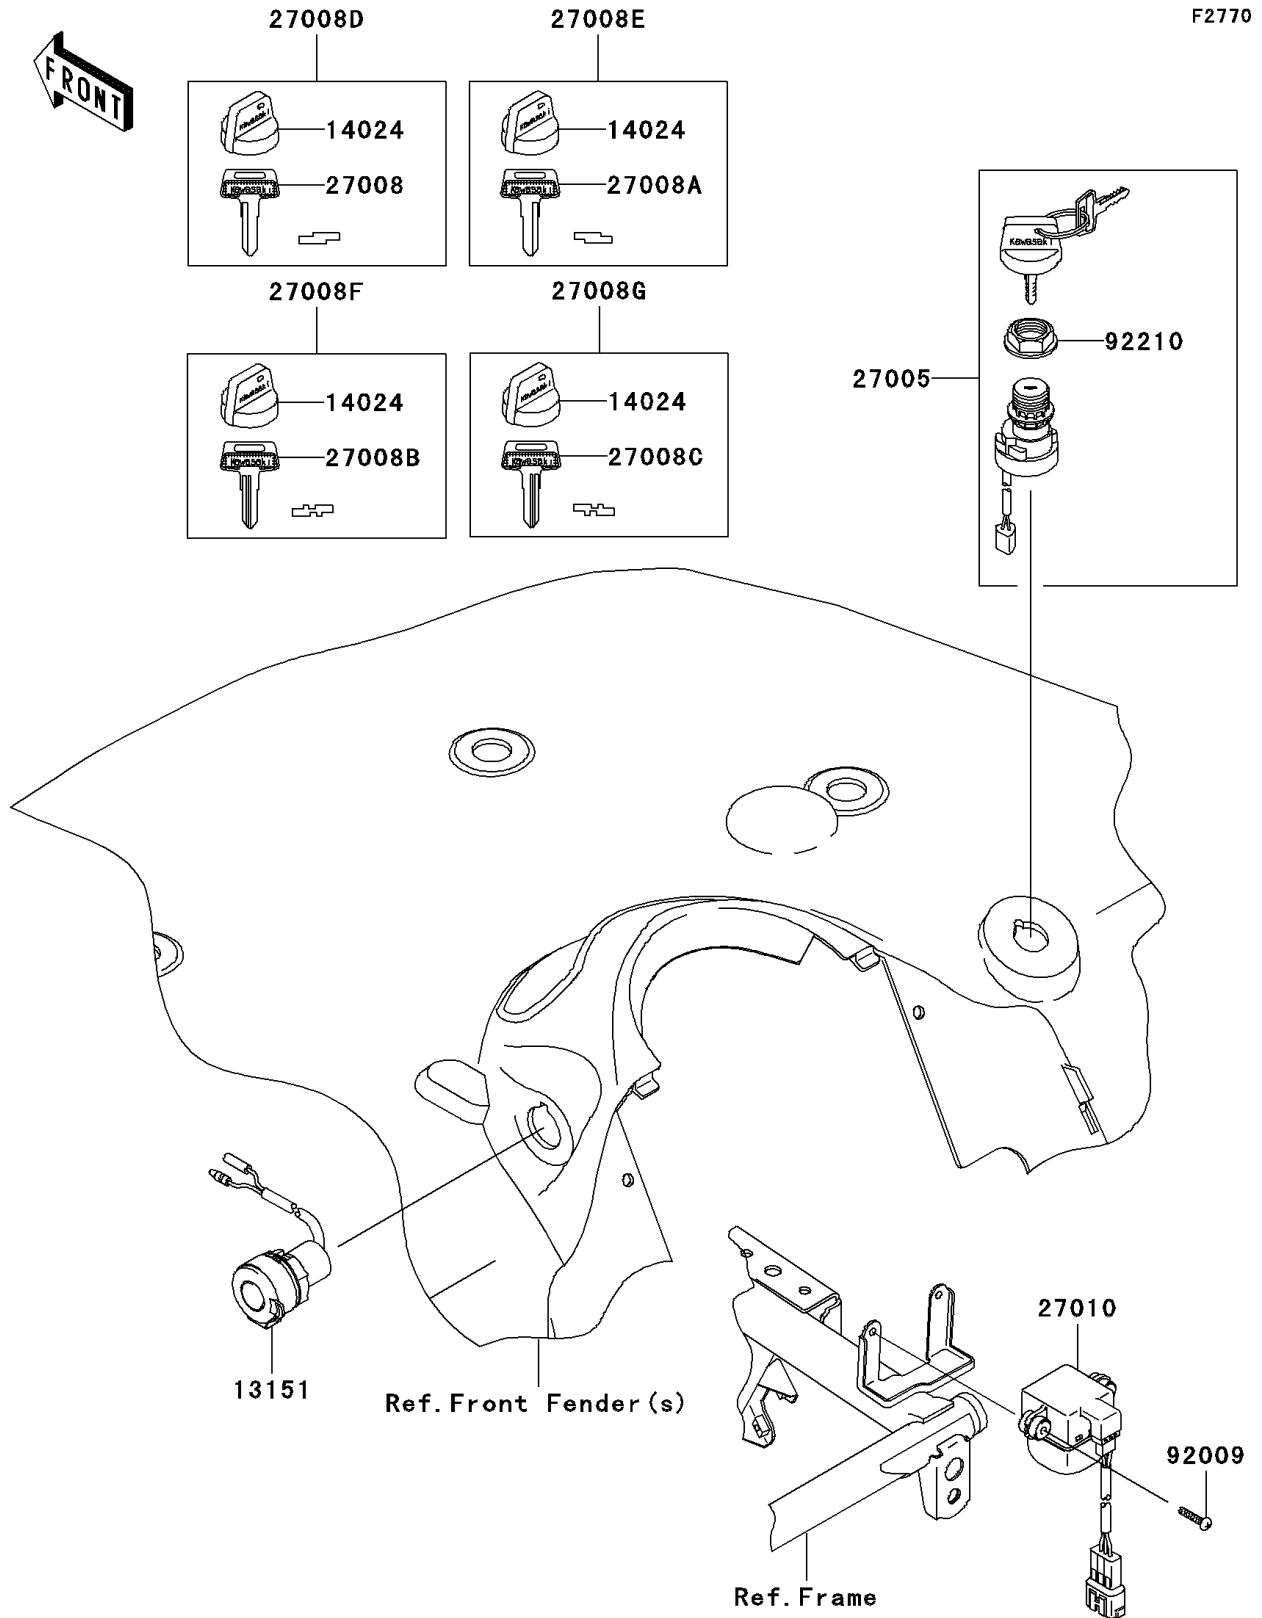

2006 Prairie 700 4x4 Team Green Special Edition PARTS DIAGRAM

Ignition Switch

2006 Prairie 700 4x4 Team Green Special Edition PARTS LIST

Ignition Switch

ITEM NAME	PART NUMBER	QUANTITY
SWITCH-COMP,D.C.TERMINAL (Ref # 13151)	13151-0003	1
COVER,KEY (Ref # 14024)	14024-1551	4
SWITCH-ASSY-IGNITION (Ref # 27005)	27005-1267	1
KEY-LOCK,BLANK (Ref # 27008)	27008-1041	1
KEY-LOCK,BLANK (Ref # 27008A)	27008-1042	1
KEY-LOCK,BLANK (Ref # 27008B)	27008-1043	1
KEY-LOCK,BLANK (Ref # 27008C)	27008-1044	1
KEY-LOCK,BLANK,W/COVER (Ref # 27008D)	27008-1132	1
KEY-LOCK,BLANK,W/COVER (Ref # 27008E)	27008-1133	1
KEY-LOCK,BLANK,W/COVER (Ref # 27008F)	27008-1134	1
KEY-LOCK,BLANK,W/COVER (Ref # 27008G)	27008-1135	1
SWITCH,INVERT SENSOR (Ref # 27010)	27010-1421	1
SCREW,4X20 (Ref # 92009)	92009-1897	2
NUT,IGNITION SWITCH (Ref # 92210)	92210-1109	1