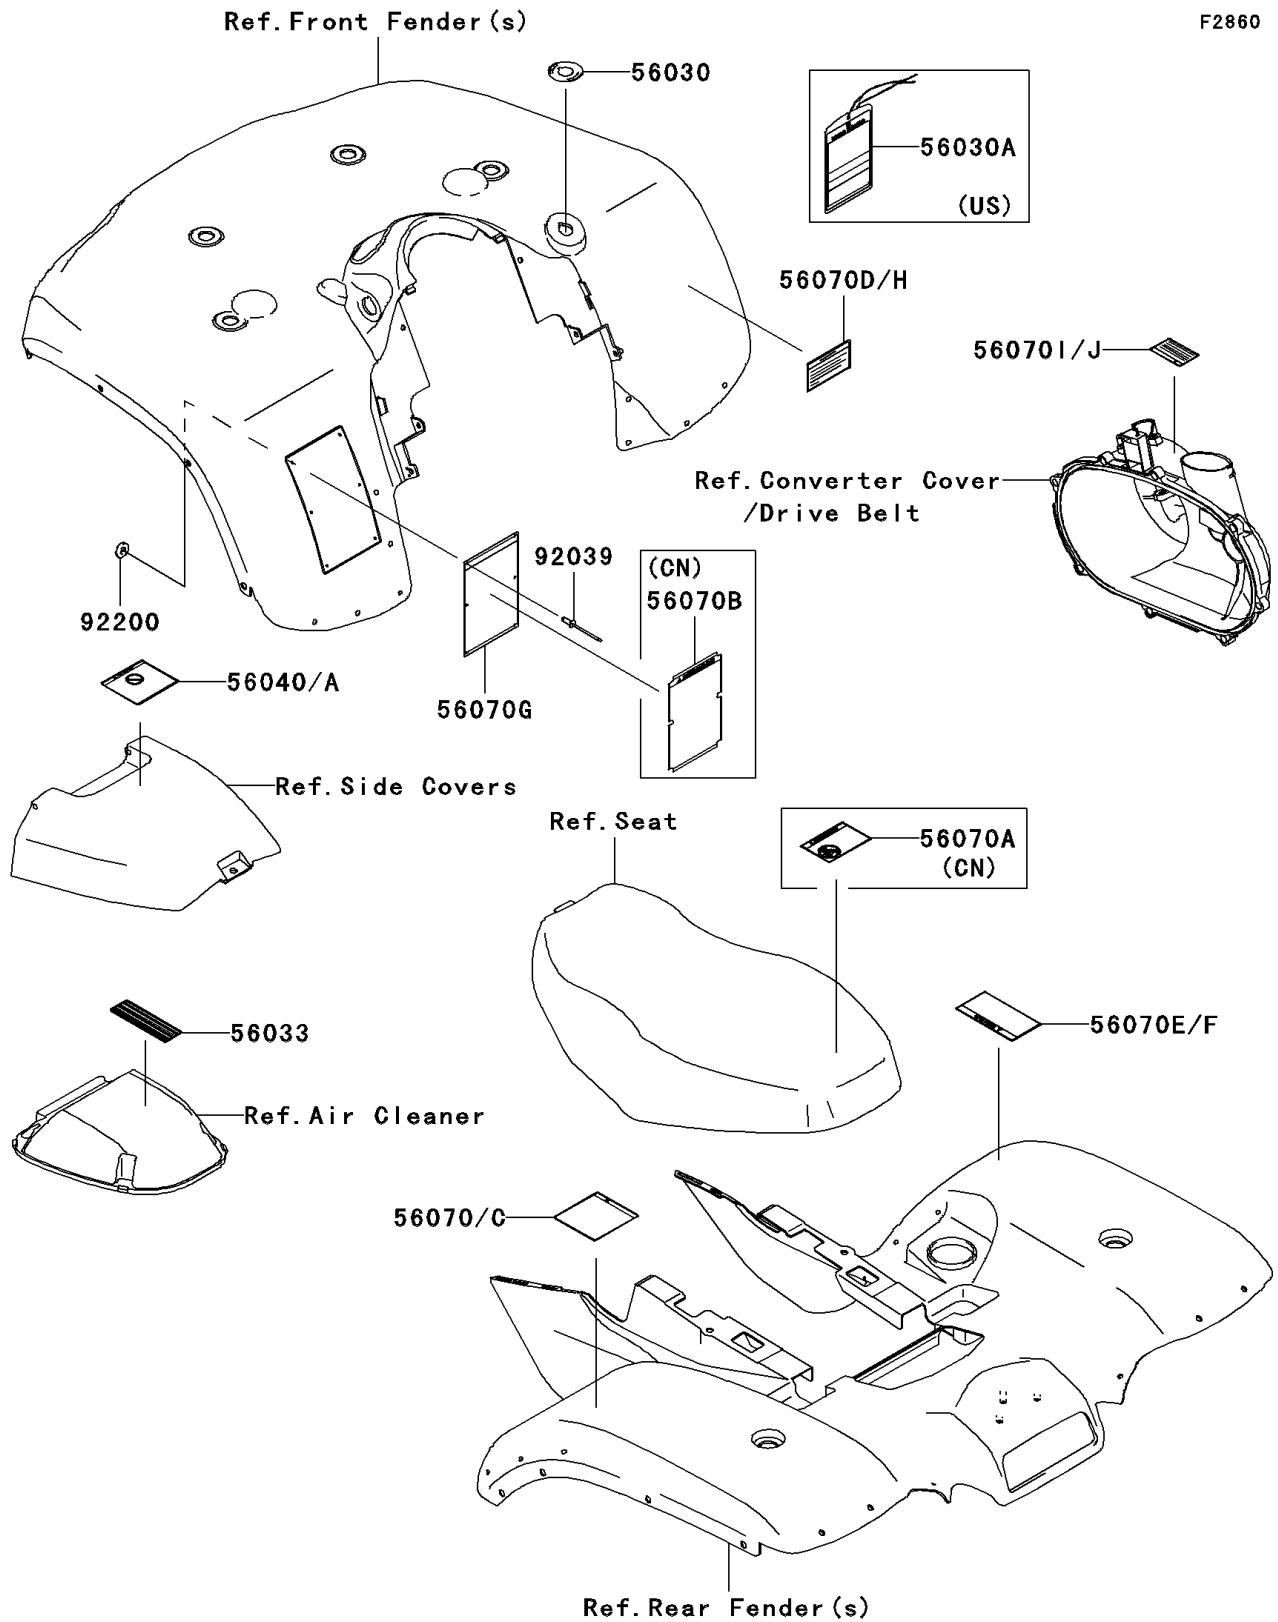

2006 Prairie 700 4x4 Team Green Special Edition PARTS DIAGRAM

Labels

2006 Prairie 700 4x4 Team Green Special Edition PARTS LIST

Labels

ITEM NAME	PART NUMBER	QUANTITY
LABEL,IGNITION SWITCH (Ref # 56030)	56030-0014	1
LABEL-MANUAL,MANUAL (Ref # 56033)	56033-1263	1
LABEL-WARNING,UNDER 16 (Ref # 56040)	56040-1276	1
LABEL-WARNING,TIRE&MAX LOAD (Ref # 56070)	56070-0014	1
LABEL-WARNING,DRIVE BELT (Ref # 56070E)	56070-0038	1
LABEL-WARNING,SERIOUS INJURY (Ref # 56070G)	56070-1151	1
LABEL-WARNING,SHIFT LEVER (Ref # 56070H)	56070-1170	1
LABEL-WARNING,CVT COVER (Ref # 56070I)	56070-1269	1
RIVET,3.2X8 (Ref # 92039)	92039-3763	6
WASHER,3.5X8X1 (Ref # 92200)	92200-1251	6
LABEL,HANGTAG (Ref # 56030A)	56030-0047	1
LABEL-WARNING,AGE (Ref # 56040A)	56040-1325	1
LABEL-WARNING,NO PASSENGER (Ref # 56070A)	56070-0018	1
LABEL-WARNING,GENERAL (Ref # 56070B)	56070-0019	1
LABEL-WARNING,TIRE&MAX LOAD (Ref # 56070C)	56070-0025	1
LABEL-WARNING,SHIFT LEVER(FREN (Ref # 56070D)	56070-0037	1
LABEL-WARNING,DRIVE BELT(FRENC (Ref # 56070F)	56070-0039	1
LABEL-WARNING,CVT COVER(FRENCH (Ref # 56070J)	56070-1271	1