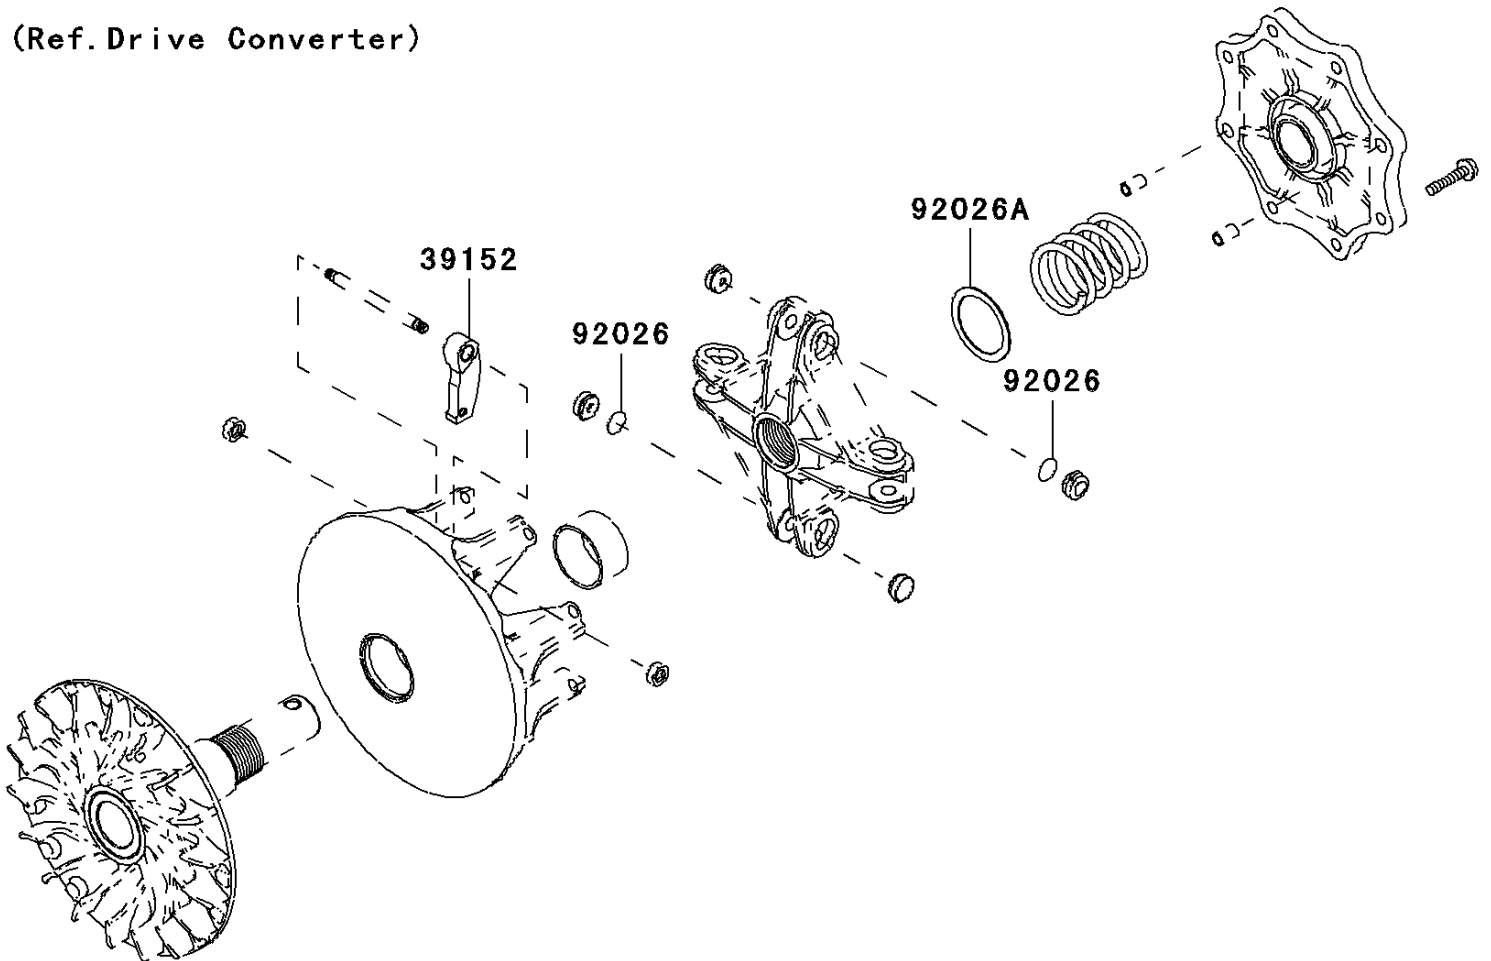

# 2006 Prairie 700 4x4 Team Green Special Edition PARTS DIAGRAM

Optional Parts(Drive Converter)

F2890A

(Ref. Drive Converter)

# 2006 Prairie 700 4x4 Team Green Special Edition PARTS LIST

Optional Parts(Drive Converter)

ITEM NAME	PART NUMBER	QUANTITY
WEIGHT-RAMP (Ref # 39152)	39152-1088	4
SPACER,T=0.1 (Ref # 92026)	92026-0038	2
SPACER,39X49.5X1.0 (Ref # 92026A)	92026-1603	1