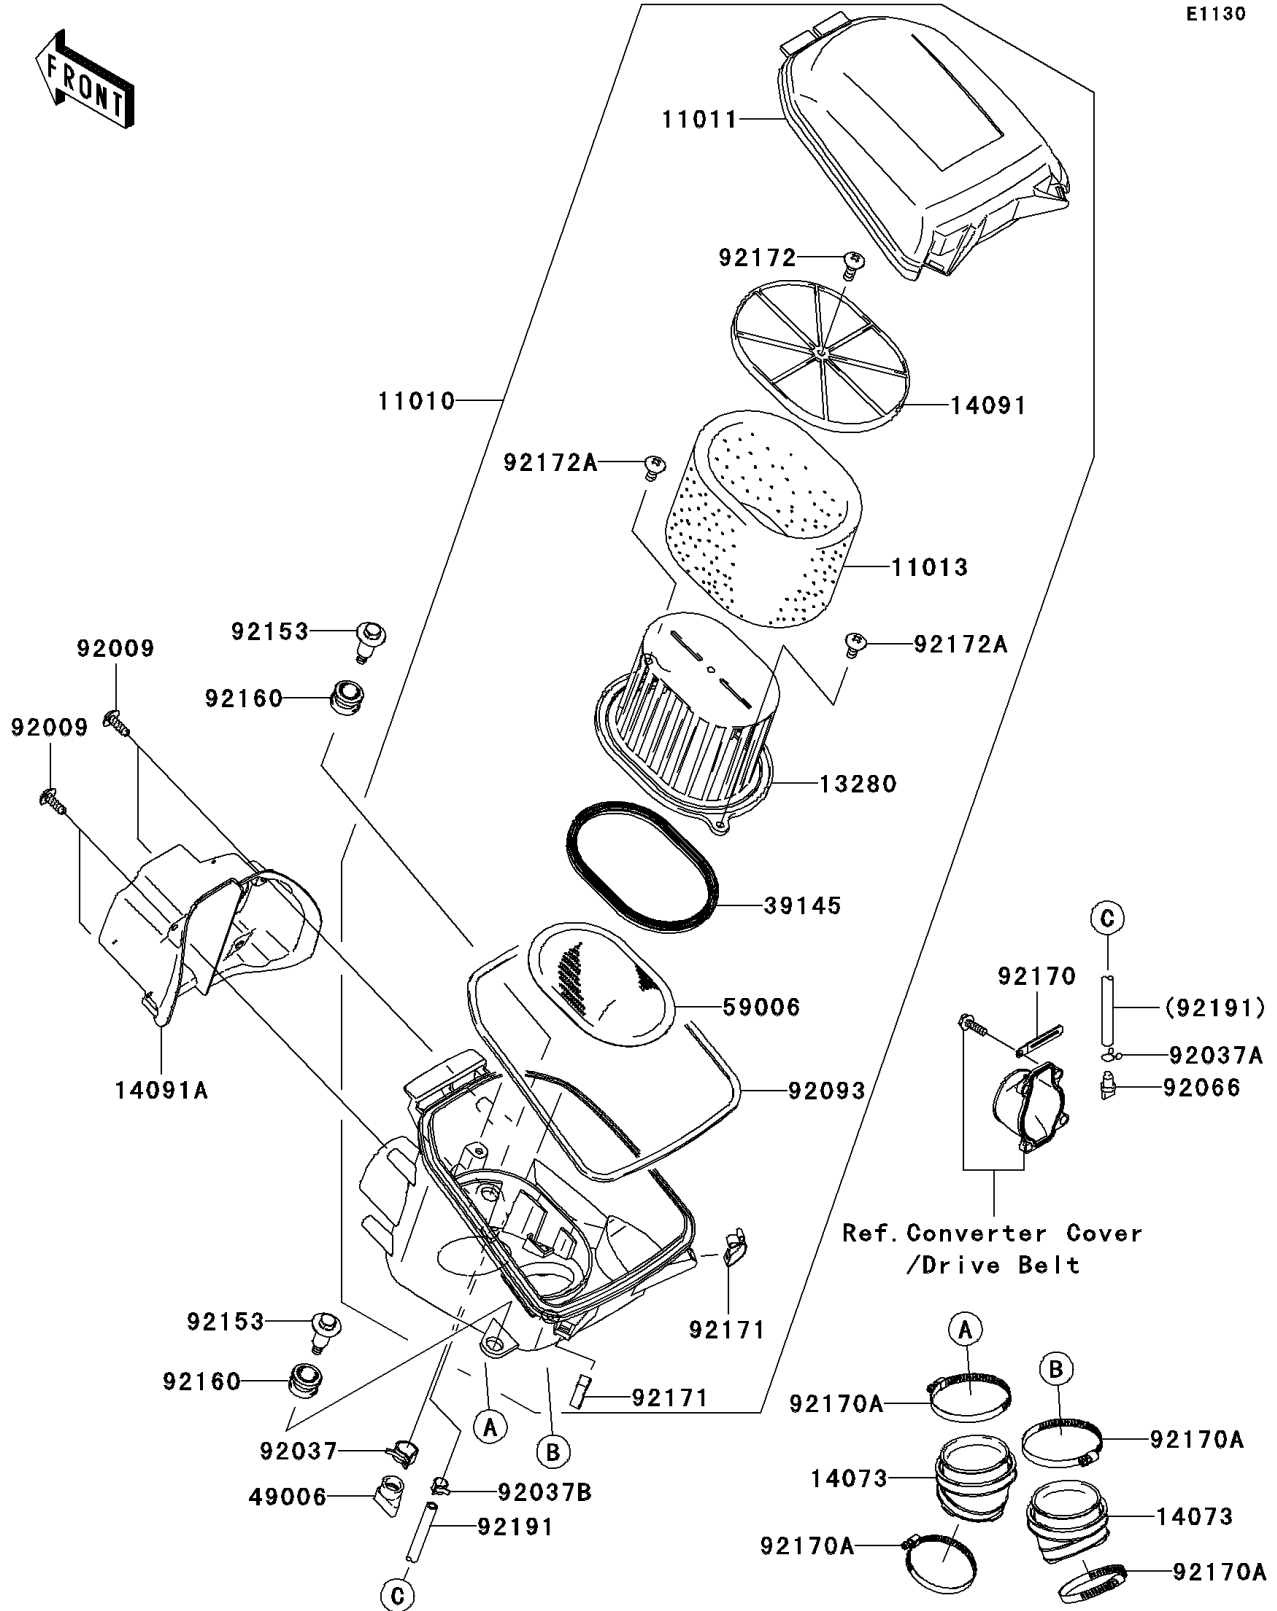

2005 Brute Force 750 4x4i PARTS DIAGRAM

Air Cleaner

E1130

2005 Brute Force 750 4x4i PARTS LIST

Air Cleaner

ITEM NAME	PART NUMBER	QUANTITY
FILTER-ASSY-AIR,F.BLACK (Ref # 11010)	11010-0023-6Z	1
CASE-AIR FILTER,UPP,F.BLACK (Ref # 11011)	11011-0017-6Z	1
ELEMENT-AIR FILTER (Ref # 11013)	11013-0007	1
HOLDER (Ref # 13280)	13280-0048	1
DUCT,JOINT (Ref # 14073)	14073-0030	2
COVER,ELEMENT (Ref # 14091)	14091-0163	1
COVER,FR (Ref # 14091A)	14091-0164	1
TRIM-SEAL (Ref # 39145)	39145-0001	1
BOOT (Ref # 49006)	49006-1292	1
ARRESTER-FLAME (Ref # 59006)	59006-0002	1
SCREW,TAPPING (Ref # 92009)	92009-1113	4
CLAMP,HOSE CLIP (Ref # 92037)	92037-1460	1
CLAMP,TUBE (Ref # 92037A)	92037-147	1
CLAMP,TUBE (Ref # 92037B)	92037-1505	1
PLUG,DRAIN (Ref # 92066)	92066-1211	1
SEAL (Ref # 92093)	92093-0017	1
BOLT,FLANGED,6X28.7 (Ref # 92153)	92153-1052	2
DAMPER (Ref # 92160)	92160-1594	2
CLAMP (Ref # 92170)	92170-1514	1
CLAMP (Ref # 92170A)	92170-1763	4
CLAMP (Ref # 92171)	92171-0225	2
SCREW,6X18 (Ref # 92172)	92172-0130	1
SCREW,6X14 (Ref # 92172A)	92172-0131	2
TUBE,7X11X470 (Ref # 92191)	92191-1531	1