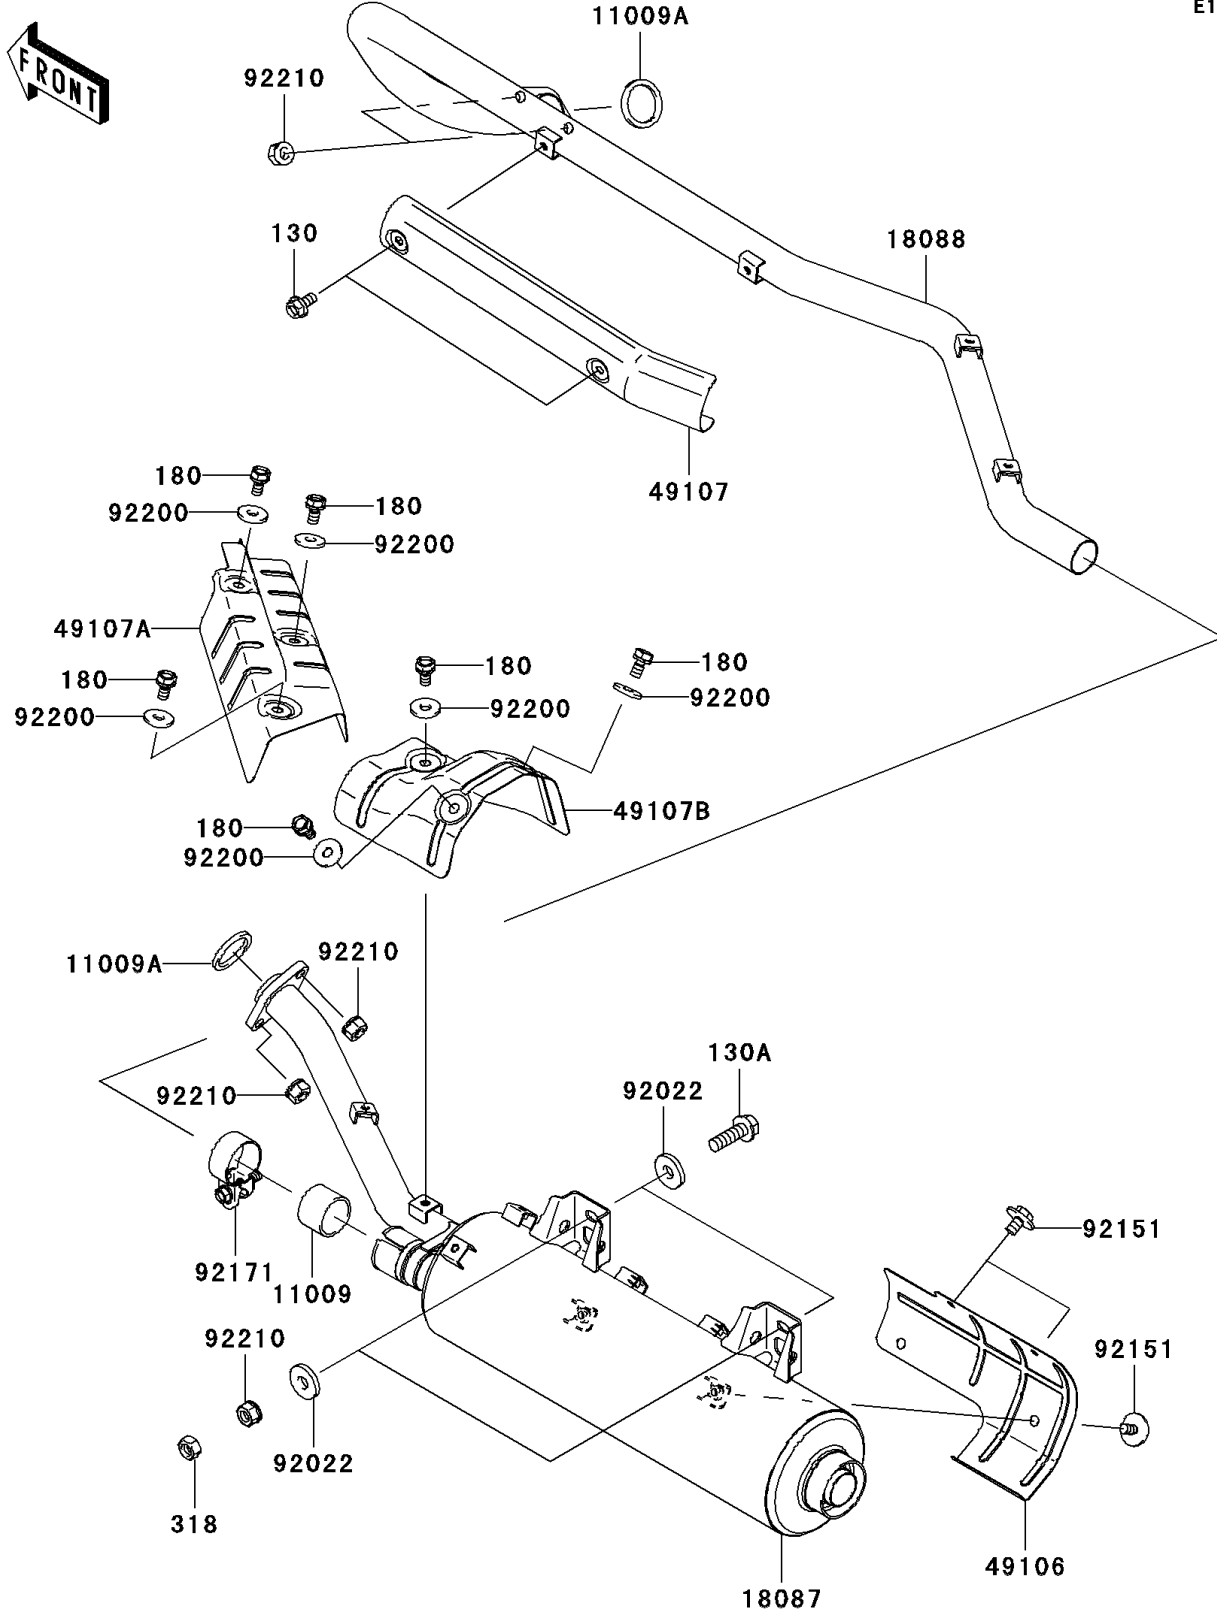

2005 Brute Force 750 4x4i PARTS DIAGRAM

Muffler(s)

E1140

2005 Brute Force 750 4x4i PARTS LIST

Muffler(s)

ITEM NAME	PART NUMBER	QUANTITY
BOLT-FLANGED (Ref # 130)	130J0610	2
BOLT-FLANGED (Ref # 130A)	130Z0825	2
BOLT-UPSET-WS (Ref # 180)	180Y0612	6
NUT-HEX-SMALL,8MM (Ref # 318)	318G0800	2
GASKET,MUFFLER CONNECTING (Ref # 11009)	11009-1865	1
GASKET,EXHAUST HOLDER (Ref # 11009A)	11009-1894	2
MUFFLER (Ref # 18087)	18087-0066	1
PIPE-EXHAUST (Ref # 18088)	18088-0146	1
COVER-MUFFLER (Ref # 49106)	49106-0011	1
COVER-EXHAUST PIPE,FR (Ref # 49107)	49107-0042	1
COVER-EXHAUST PIPE,CNT (Ref # 49107A)	49107-0049	1
COVER-EXHAUST PIPE,RR (Ref # 49107B)	49107-0050	1
WASHER,8.5X22X3.2 (Ref # 92022)	92022-276	4
BOLT,6X12 (Ref # 92151)	92151-1944	4
CLAMP (Ref # 92171)	92171-1330	1
WASHER,6.5X18X2.0 (Ref # 92200)	92200-2035	6
NUT,RH,THREAD 8MM (Ref # 92210)	92210-1242	6