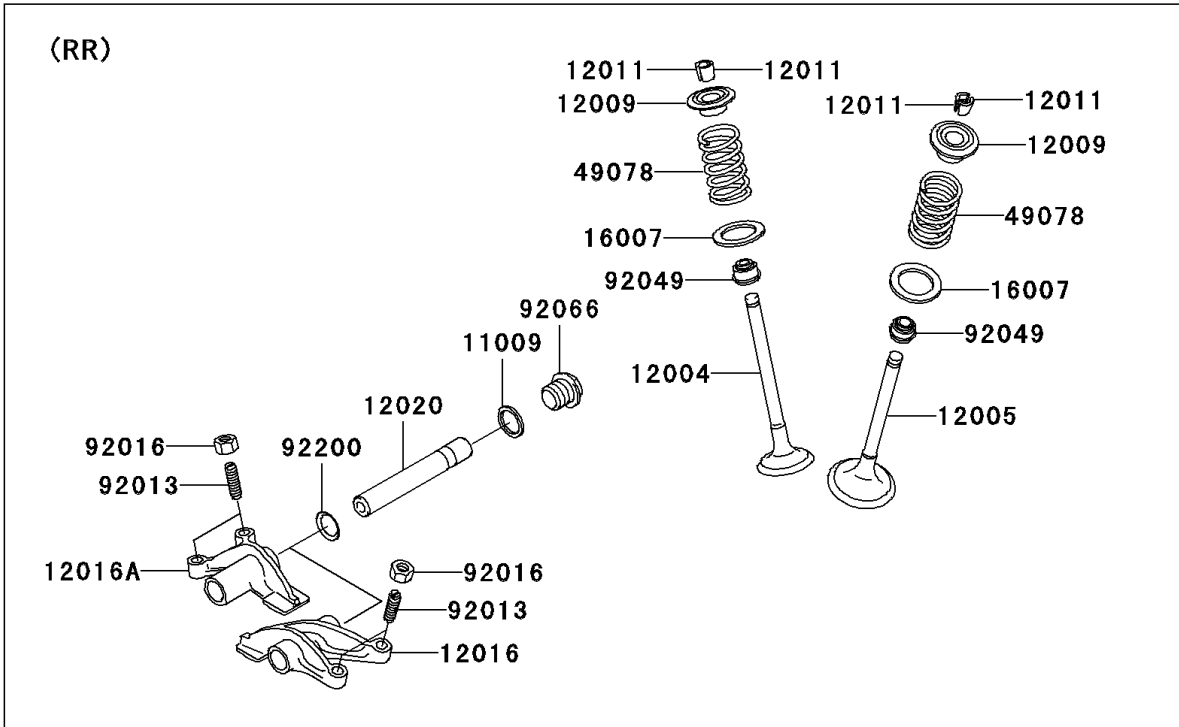

# 2005 Brute Force 750 4x4i PARTS DIAGRAM

Valve(s)

E1210

## 2005 Brute Force 750 4x4i PARTS LIST

Valve(s)

ITEM NAME	PART NUMBER	QUANTITY
GASKET,14X18X1.5 (Ref # 11009)	11009-1430	4
VALVE-INTAKE (Ref # 12004)	12004-0007	4
VALVE-EXHAUST (Ref # 12005)	12005-0040	4
RETAINER-VALVE SPRING (Ref # 12009)	12009-1056	8
COLLET (Ref # 12011)	12011-1051	16
ARM-ROCKER,EXHAUST (Ref # 12016)	12016-1128	2
ARM-ROCKER,INTAKE (Ref # 12016A)	12016-1129	2
SHAFT-ROCKER (Ref # 12020)	12020-0004	4
SEAT-SPRING,17.5X23.8X0.5 (Ref # 16007)	16007-1178	8
SPRING-ENGINE VALVE (Ref # 49078)	49078-0014	8
SCREW,6MM (Ref # 92013)	92013-009	8
NUT,6MM (Ref # 92016)	92016-061	8
SEAL-OIL,VSB58.558 (Ref # 92049)	92049-1218	8
PLUG,DRAIN (Ref # 92066)	92066-2196	4
WASHER,13X17X0.3 (Ref # 92200)	92200-1508	4