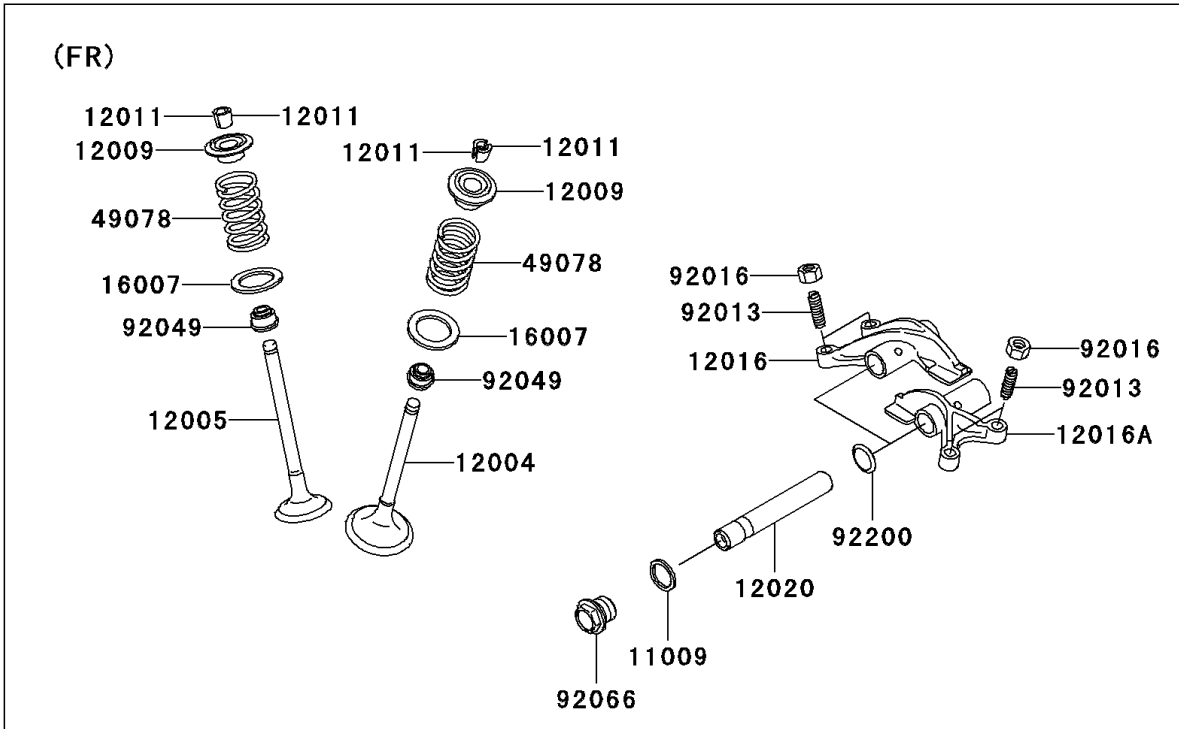

# 2005 Brute Force 750 4x4i PARTS DIAGRAM

Valve(s)

E1210

## 2005 Brute Force 750 4x4i PARTS LIST

Valve(s)

ITEM NAME	PART NUMBER	QUANTITY
GASKET,14X18X1.5 (Ref # 11009)	11009-1430	4
VALVE-INTAKE (Ref # 12004)	12004-0007	4
VALVE-EXHAUST (Ref # 12005)	12005-0040	4
RETAINER-VALVE SPRING (Ref # 12009)	12009-1056	8
COLLET (Ref # 12011)	12011-1051	16
ARM-ROCKER,EXHAUST (Ref # 12016)	12016-1128	2
ARM-ROCKER,INTAKE (Ref # 12016A)	12016-1129	2
SHAFT-ROCKER (Ref # 12020)	12020-0004	4
SEAT-SPRING,17.5X23.8X0.5 (Ref # 16007)	16007-1178	8
SPRING-ENGINE VALVE (Ref # 49078)	49078-0014	8
SCREW,6MM (Ref # 92013)	92013-009	8
NUT,6MM (Ref # 92016)	92016-061	8
SEAL-OIL,VSB58.558 (Ref # 92049)	92049-1218	8
PLUG,DRAIN (Ref # 92066)	92066-2196	4
WASHER,13X17X0.3 (Ref # 92200)	92200-1508	4