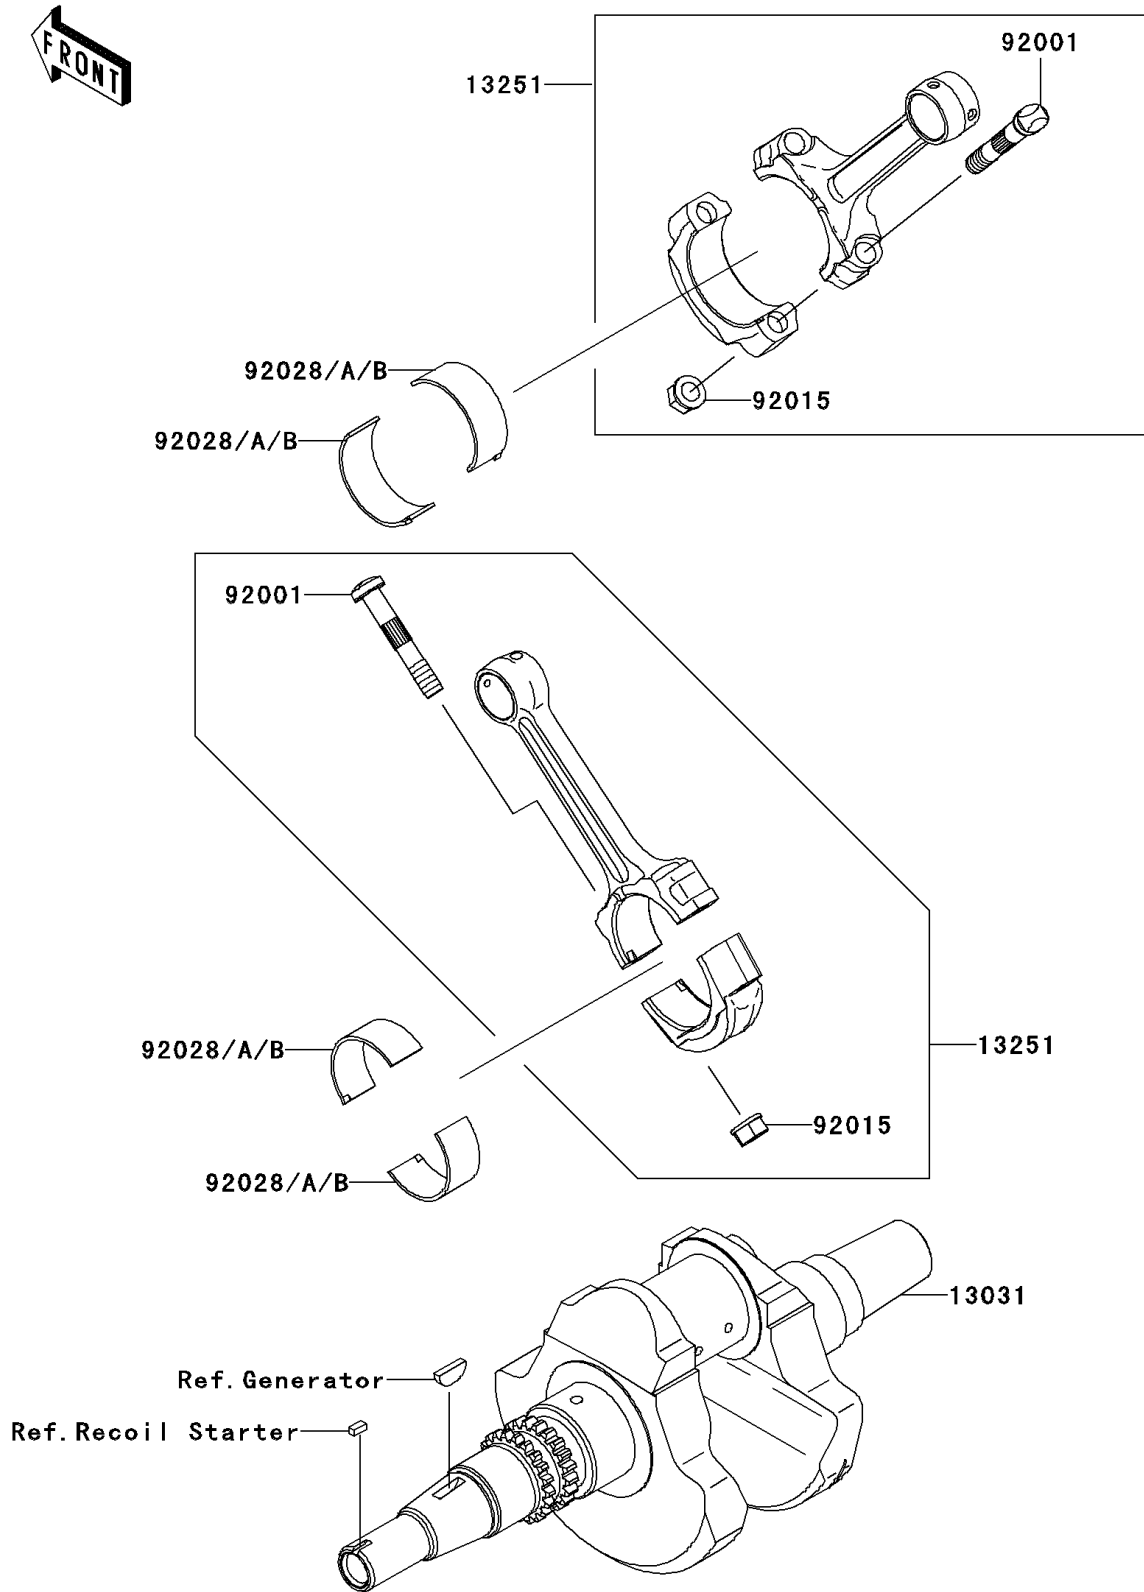

2005 Brute Force 750 4x4i PARTS DIAGRAM

Crankshaft

E1321

2005 Brute Force 750 4x4i PARTS LIST

Crankshaft

ITEM NAME	PART NUMBER	QUANTITY
CRANKSHAFT-COMP (Ref # 13031)	13031-0030	1
ROD-ASSY-CONNECTING (Ref # 13251)	13251-1143	2
BOLT,CONNECTING ROD (Ref # 92001)	92001-1980	4
NUT,FLANGED,8MM (Ref # 92015)	92015-1311	4
BUSHING,CONNECTING ROD,GREEN (Ref # 92028)	92028-1961	AR
BUSHING,CONNECTING ROD,YELLOW (Ref # 92028A)	92028-1962	4
BUSHING,CONNECTING ROD,BROWN (Ref # 92028B)	92028-1963	AR