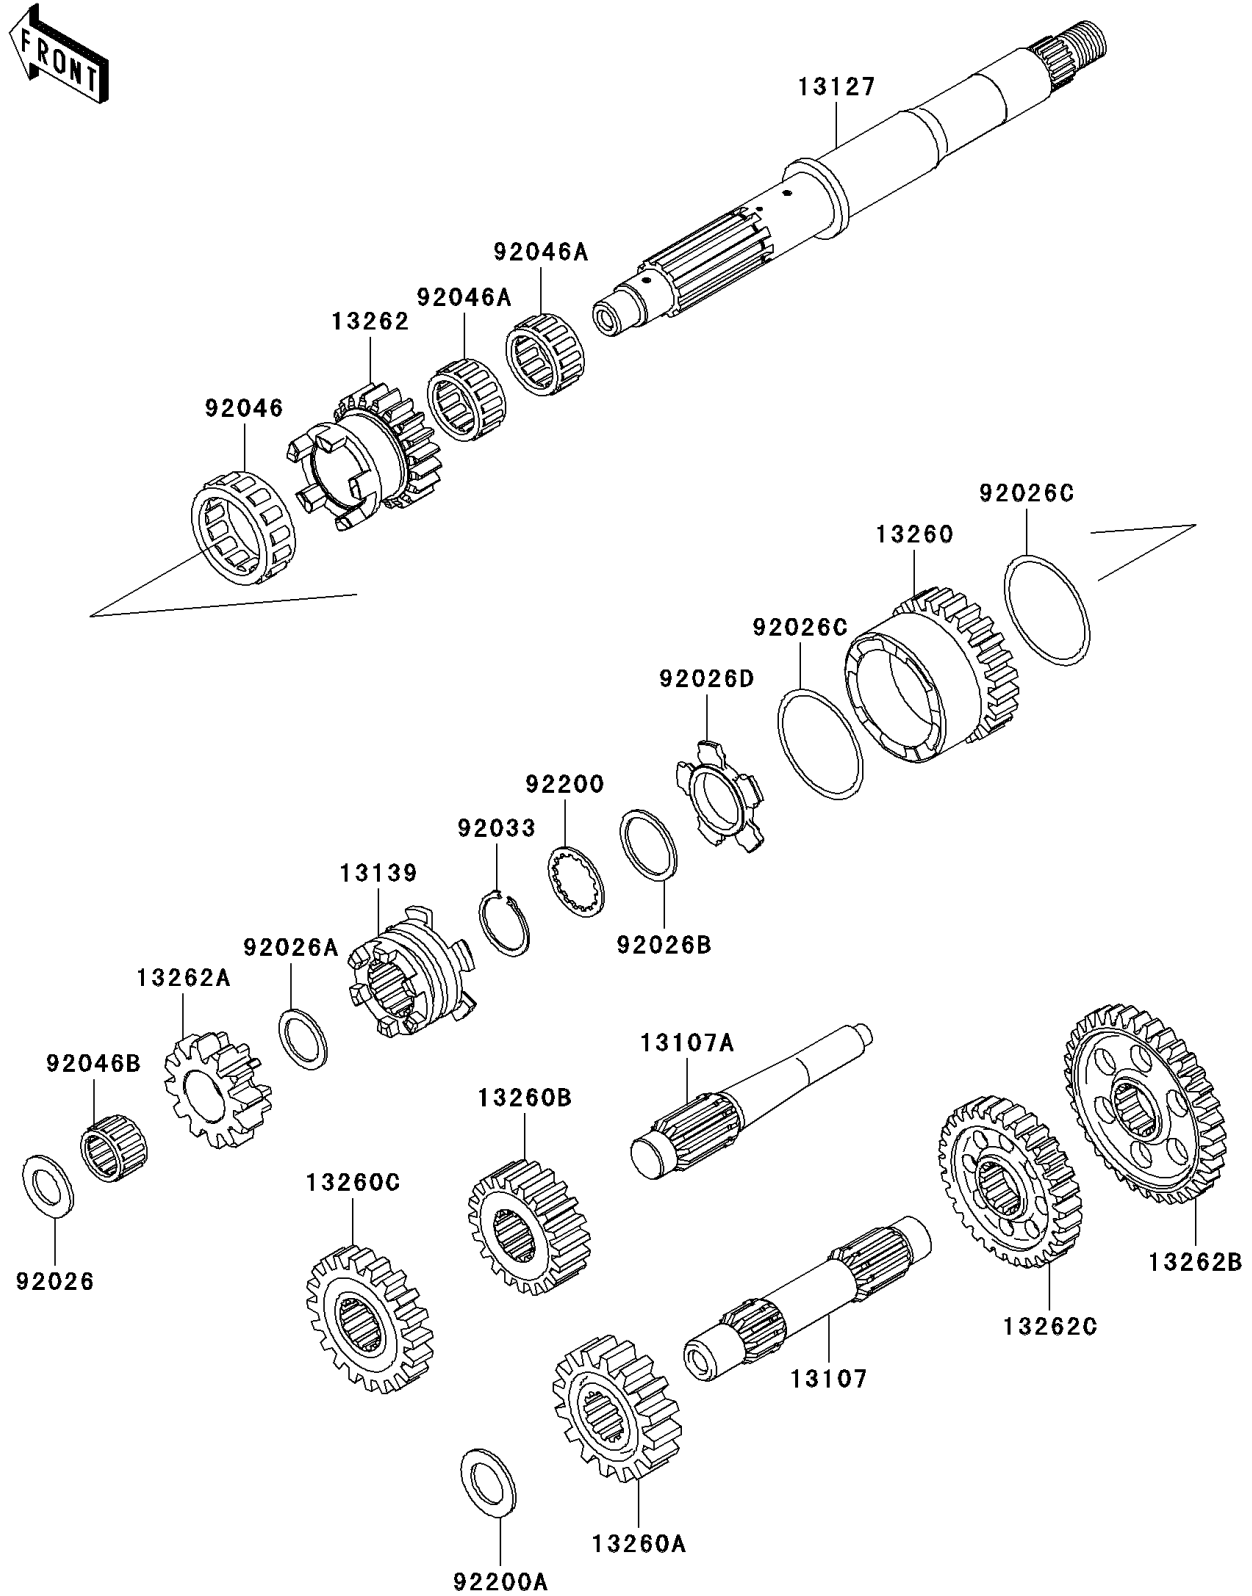

2005 Brute Force 750 4x4i PARTS DIAGRAM

Transmission

E1361

2005 Brute Force 750 4x4i PARTS LIST

Transmission

ITEM NAME	PART NUMBER	QUANTITY
SHAFT,COUNTER (Ref # 13107)	13107-0113	1
SHAFT,REVERSE,IDLE (Ref # 13107A)	13107-1437	1
SHAFT-TRANSMISSION INPUT (Ref # 13127)	13127-1282	1
SHIFTER (Ref # 13139)	13139-0003	1
GEAR,INPUT HIGH,26T (Ref # 13260)	13260-1867	1
GEAR,OUTPUT DRIVE,18T (Ref # 13260A)	13260-1871	1
GEAR,OUTPUT REVERSE,16T (Ref # 13260B)	13260-1872	1
GEAR,DRIVEN REVERSE,16T (Ref # 13260C)	13260-1873	1
GEAR,INPUT LOW,20T (Ref # 13262)	13262-0234	1
GEAR,INPUT REVERSE,12T (Ref # 13262A)	13262-0235	1
GEAR,DRIVEN LOW,36T (Ref # 13262B)	13262-0313	1
GEAR,DRIVEN HI,30T (Ref # 13262C)	13262-0314	1
SPACER,17.3X30X2.0 (Ref # 92026)	92026-1415	1
SPACER,21.2X29X1.6 (Ref # 92026A)	92026-1568	1
SPACER,28.2X34.5X1.6 (Ref # 92026B)	92026-1587	1
SPACER,48.2X54.3X1.0 (Ref # 92026C)	92026-1599	2
SPACER,HI&LOW (Ref # 92026D)	92026-1600	1
RING-SNAP,25.9X30.6X1.2 (Ref # 92033)	92033-1037	1
BEARING-NEEDLE,HIGH GEAR (Ref # 92046)	92046-1276	1
BEARING-NEEDLE,FWF-283317 (Ref # 92046A)	92046-1278	2
BEARING-NEEDLE,REVERSE GEAR (Ref # 92046B)	92046-1279	1
WASHER,28.5X34.0X1.5 (Ref # 92200)	92200-1240	1
WASHER,20.3X33X2.0 (Ref # 92200A)	92200-1351	1