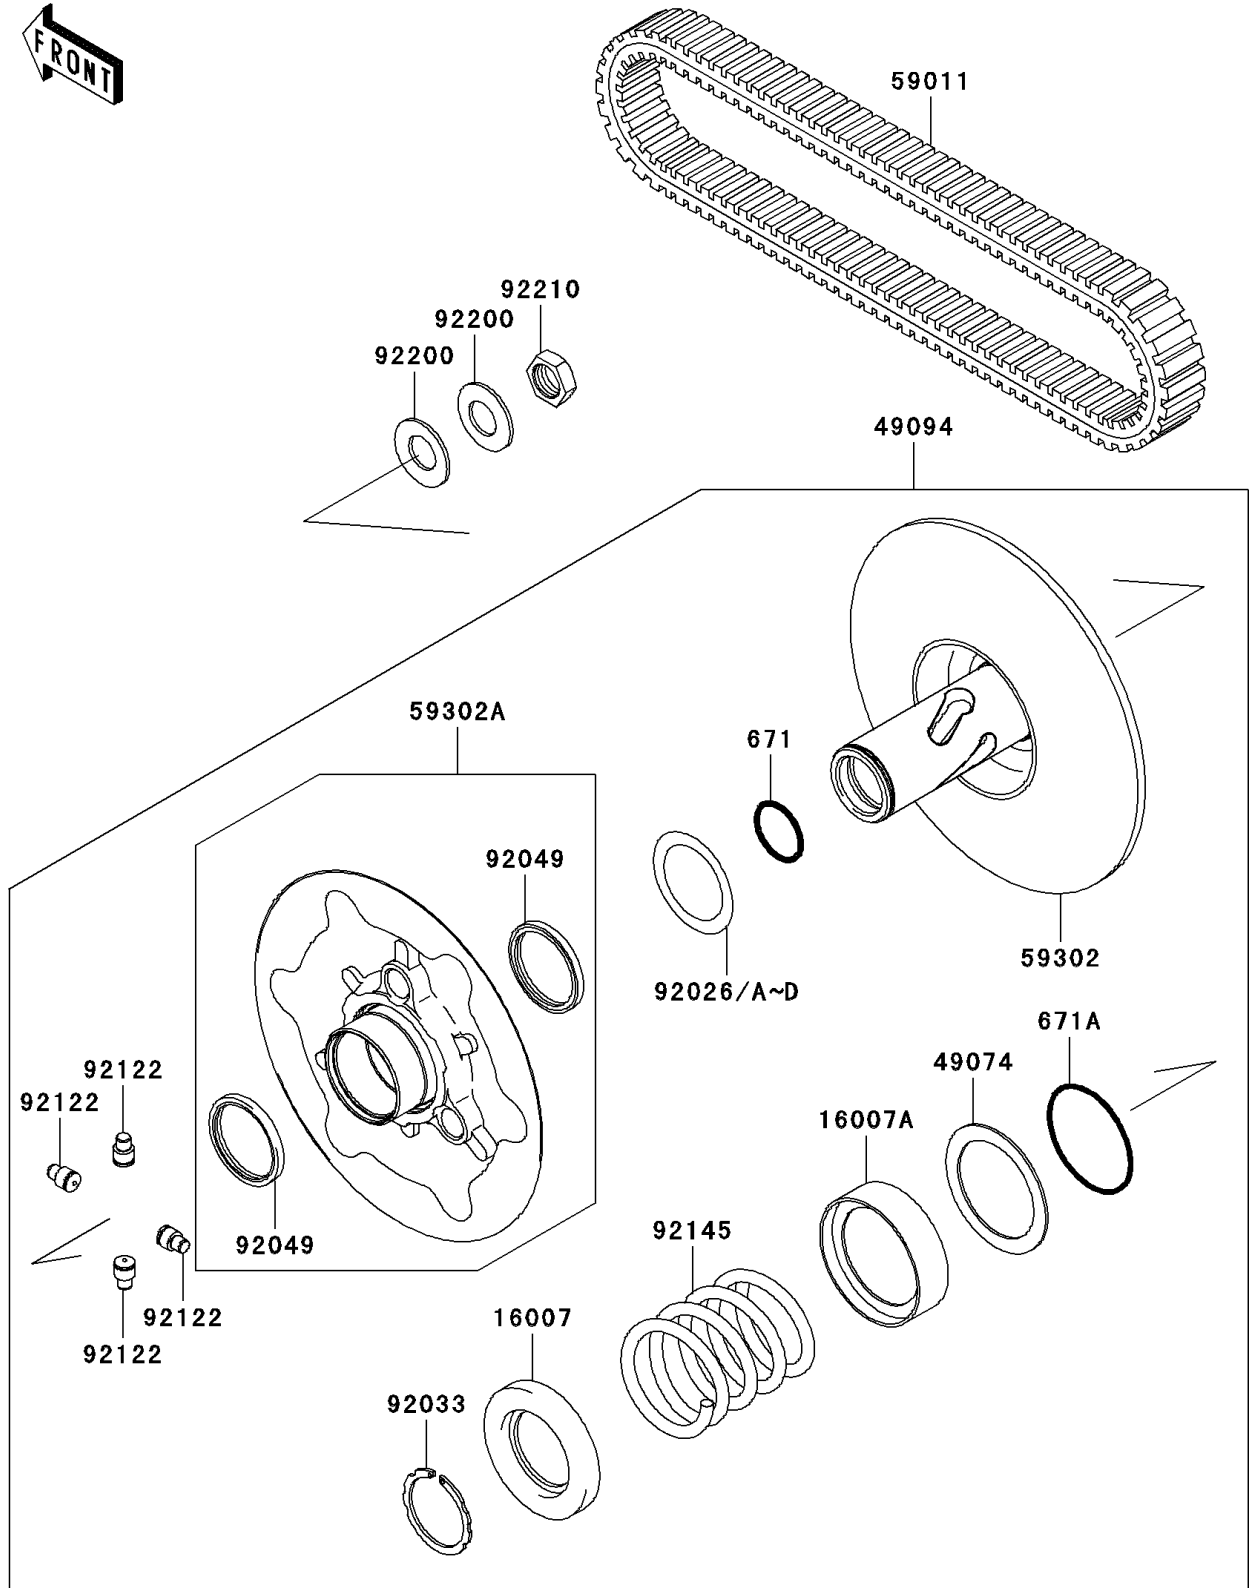

2005 Brute Force 750 4x4i PARTS DIAGRAM

Driven Converter/Drive Belt

E1392

2005 Brute Force 750 4x4i PARTS LIST

Driven Converter/Drive Belt

ITEM NAME	PART NUMBER	QUANTITY
O RING (Ref # 671)	671D2530	1
O RING (Ref # 671A)	671D2550	1
SEAT-SPRING (Ref # 16007)	16007-1203	1
SEAT-SPRING,SHEAVE MOVABLE (Ref # 16007A)	16007-1221	1
PLATE-THRUST (Ref # 49074)	49074-1055	1
CONVERTER-ASSY-DRIVEN (Ref # 49094)	49094-0019	1
BELT (Ref # 59011)	59011-0003	1
SHEAVE-COMP,FIXED (Ref # 59302)	59302-0001	1
SHEAVE-COMP,MOVABLE (Ref # 59302A)	59302-0002	1
SPACER,T=0.30 (Ref # 92026)	92026-0034	AR
SPACER,T=1.00 (Ref # 92026A)	92026-1565	AR
SPACER,T=0.60 (Ref # 92026B)	92026-1569	AR
SPACER,T=1.40 (Ref # 92026C)	92026-1570	AR
SPACER,T=0.80 (Ref # 92026D)	92026-1617	AR
RING-SNAP (Ref # 92033)	92033-1317	1
SEAL-OIL (Ref # 92049)	92049-1528	2
ROLLER (Ref # 92122)	92122-1209	4
SPRING,PURPLE (Ref # 92145)	92145-1499	1
WASHER (Ref # 92200)	92200-1505	2
NUT,18MM (Ref # 92210)	92210-1367	1