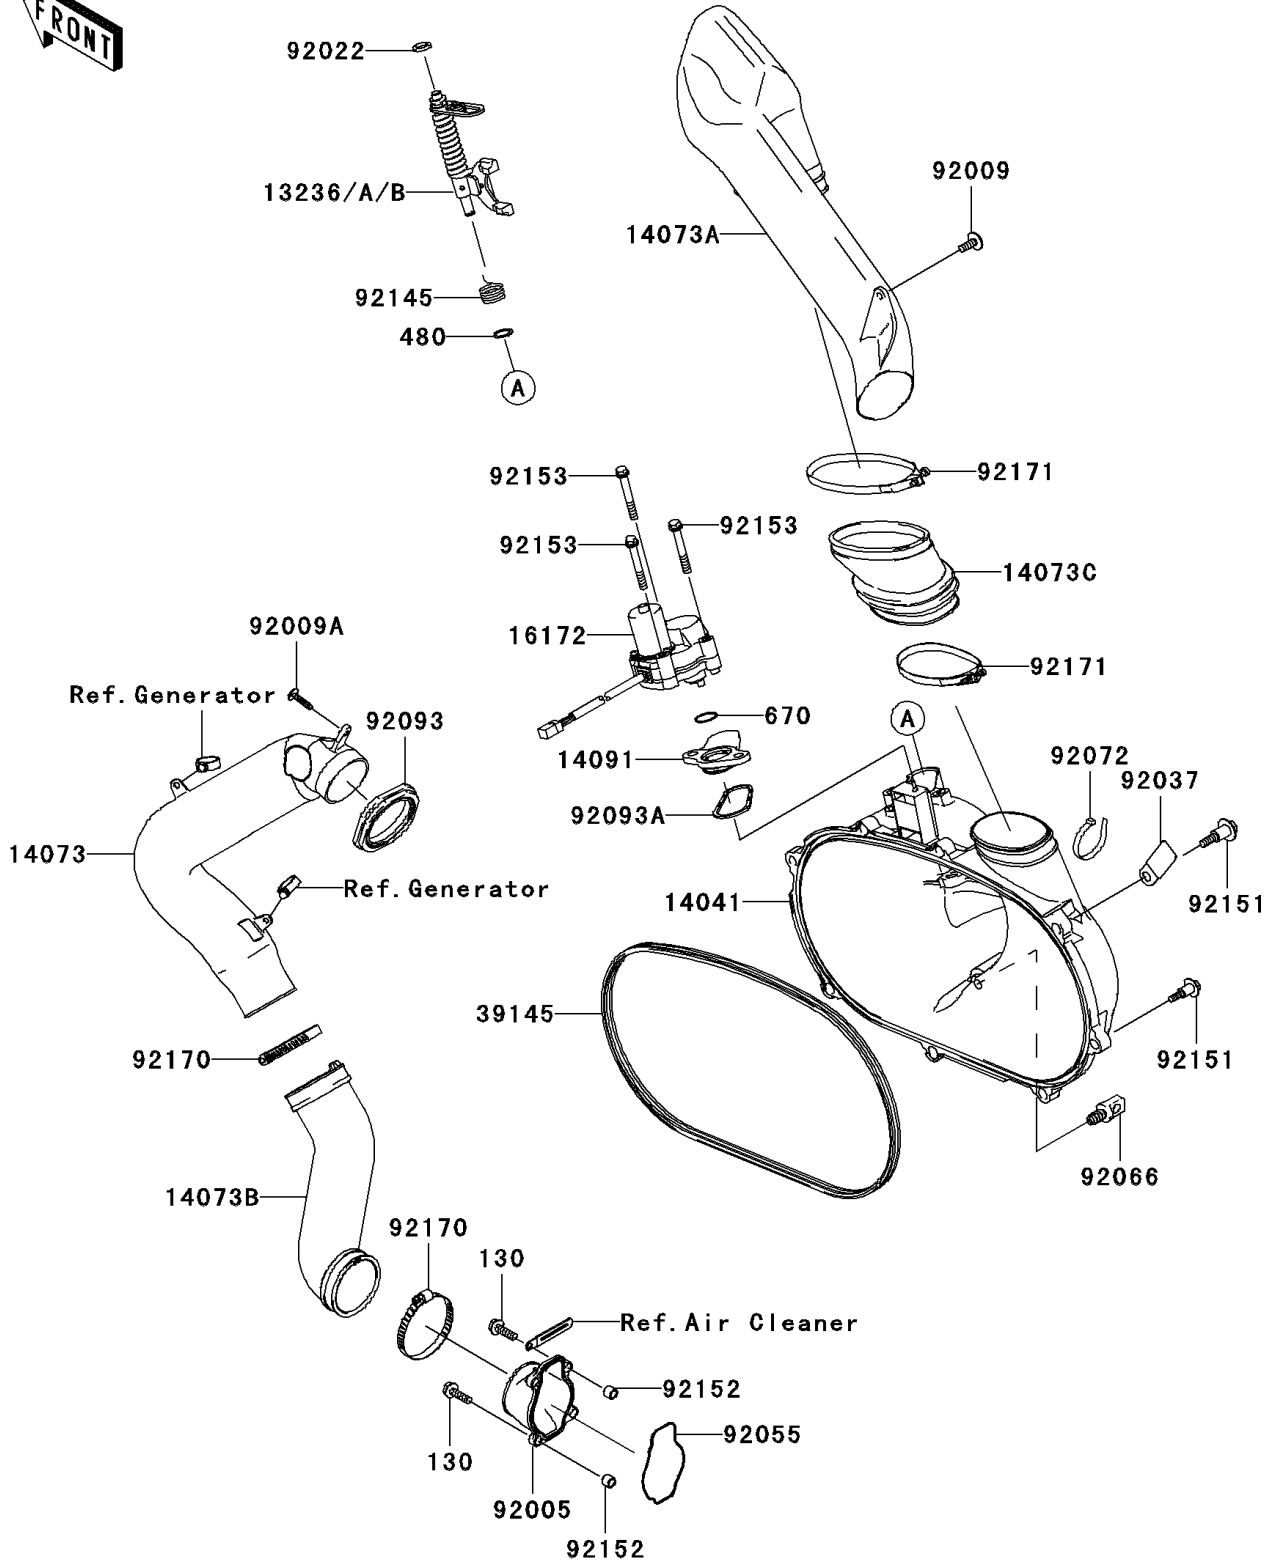

# 2005 Brute Force 750 4x4i PARTS DIAGRAM

Converter Cover

E1393

## 2005 Brute Force 750 4x4i PARTS LIST

### Converter Cover

ITEM NAME	PART NUMBER	QUANTITY
BOLT-FLANGED,6X20 (Ref # 130)	130Z0620	4
CIRCLIP-TYPE-C,10MM (Ref # 480)	480J1000	1
O RING (Ref # 670)	670D3022	1
LEVER-COMP,YELLOW (Ref # 13236)	13236-0046	AR
LEVER-COMP,GREEN (Ref # 13236A)	13236-0047	AR
LEVER-COMP,PAINT LESS (Ref # 13236B)	13236-0048	1
COVER-COMP (Ref # 14041)	14041-0004	1
DUCT,INTAKE (Ref # 14073)	14073-0025	1
DUCT,EXHAUST (Ref # 14073A)	14073-0026	1
DUCT,INTAKE JOINT (Ref # 14073B)	14073-0027	1
DUCT,EXHAUST JOINT (Ref # 14073C)	14073-0028	1
COVER (Ref # 14091)	14091-1421	1
ACTUATOR (Ref # 16172)	16172-0006	1
TRIM-SEAL (Ref # 39145)	39145-1135	1
FITTING (Ref # 92005)	92005-1387	1
SCREW,6X16 (Ref # 92009)	92009-1694	1
SCREW,TAPPING,5X20 (Ref # 92009A)	92009-1993	1
WASHER,10.2X16X1 (Ref # 92022)	92022-1829	1
CLAMP (Ref # 92037)	92037-1780	1
RING-O (Ref # 92055)	92055-1630	1
PLUG,DRAIN,11X19 (Ref # 92066)	92066-1580	1
BAND,L=188 (Ref # 92072)	92072-1239	1
SEAL (Ref # 92093)	92093-0016	1
SEAL (Ref # 92093A)	92093-1548	1
SPRING (Ref # 92145)	92145-1567	1
BOLT,FLANGED,6X30 (Ref # 92151)	92151-1686	8
COLLAR (Ref # 92152)	92152-1332	4
BOLT,6X47 (Ref # 92153)	92153-0678	3
CLAMP (Ref # 92170)	92170-1764	2

## 2005 Brute Force 750 4x4i PARTS LIST

Converter Cover

ITEM NAME	PART NUMBER	QUANTITY
CLAMP (Ref # 92171)	92171-0208	2