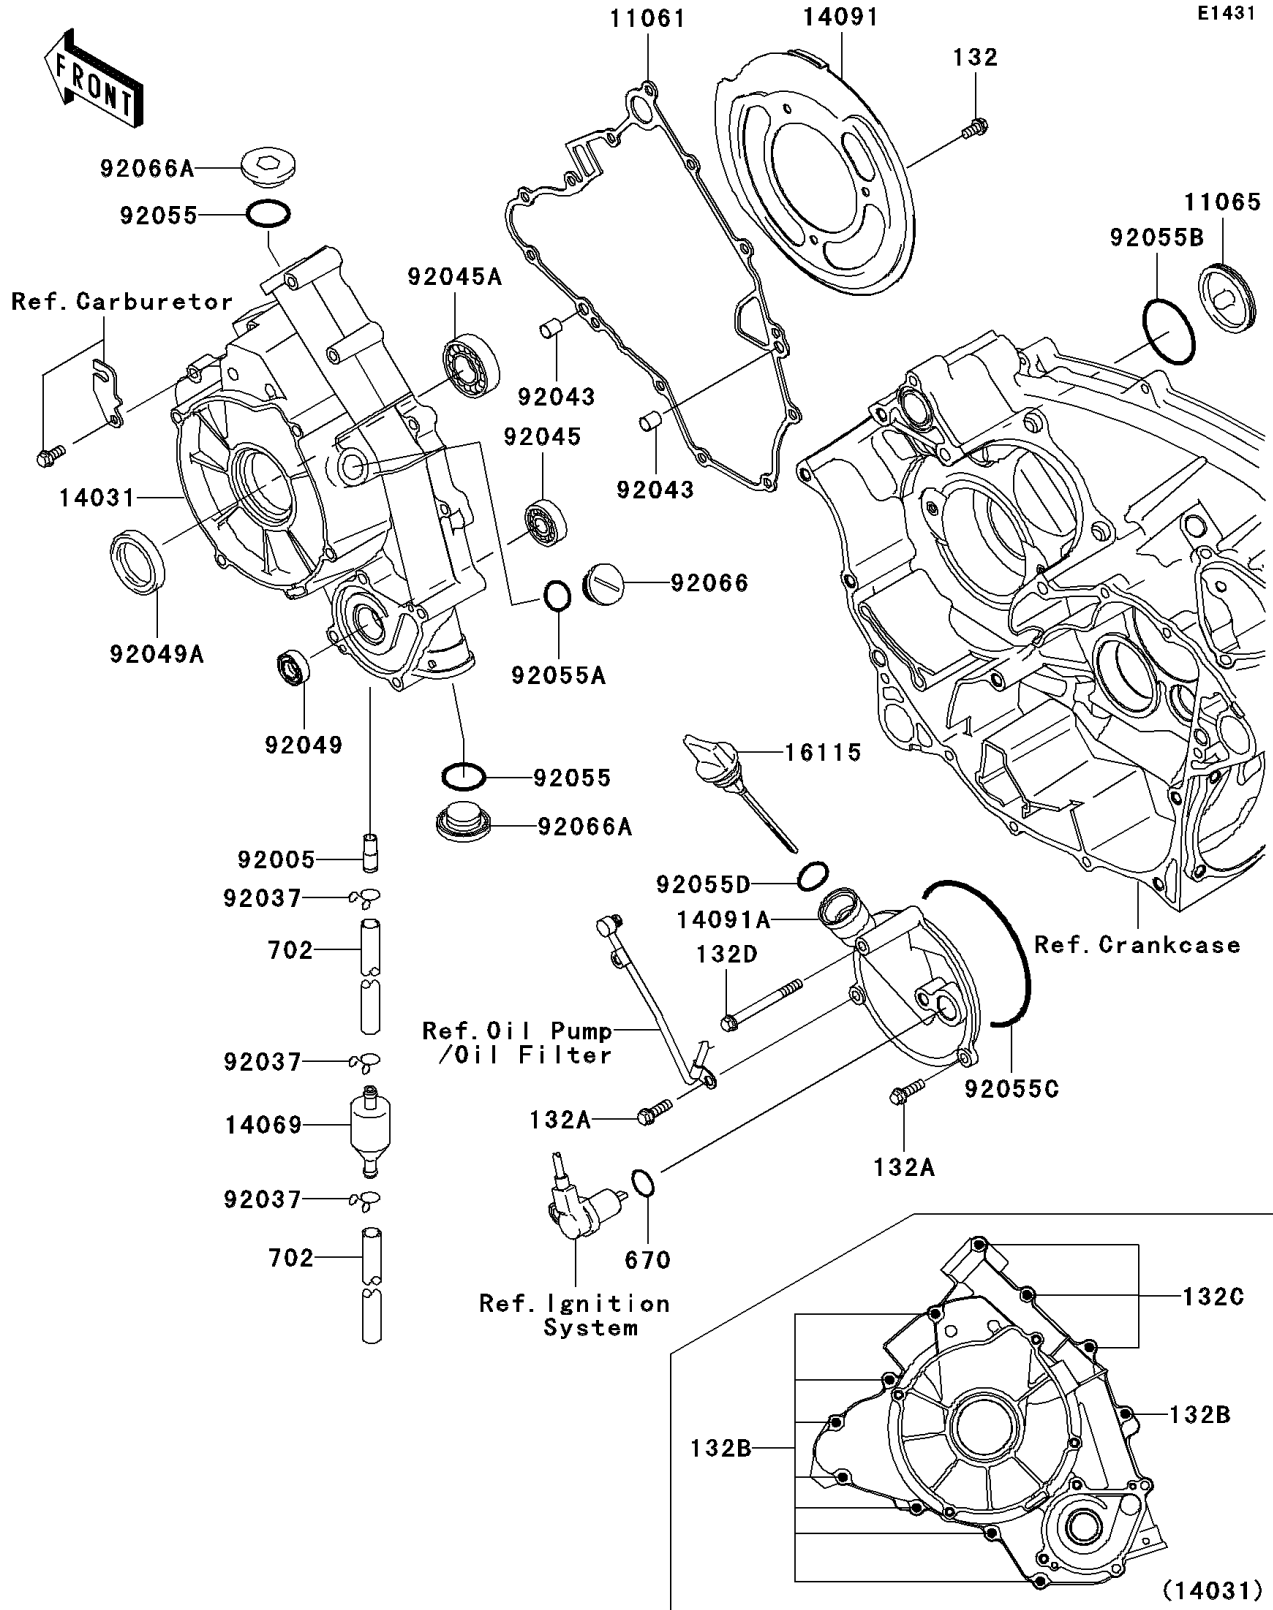

2005 Brute Force 750 4x4i PARTS DIAGRAM

Engine Cover(s)

2005 Brute Force 750 4x4i PARTS LIST

Engine Cover(s)

ITEM NAME	PART NUMBER	QUANTITY
BOLT-FLANGED-SMALL,6X12 (Ref # 132)	132Y0612	3
BOLT-FLANGED-SMALL,6X20 (Ref # 132A)	132Y0620	2
BOLT-FLANGED-SMALL,6X30 (Ref # 132B)	132Y0630	8
BOLT-FLANGED-SMALL,6X55 (Ref # 132C)	132Y0655	3
BOLT-FLANGED-SMALL,6X65 (Ref # 132D)	132Y0665	1
O RING (Ref # 670)	670D2018	1
TUBE-RUBBER,7X10X35 (Ref # 702)	702A07035	2
GASKET (Ref # 11061)	11061-1119	1
CAP (Ref # 11065)	11065-1151	1
COVER-GENERATOR (Ref # 14031)	14031-0030	1
BREATHER (Ref # 14069)	14069-1051	1
COVER,BELT CONVERTER (Ref # 14091)	14091-0309	1
COVER (Ref # 14091A)	14091-1365	1
CAP-OIL FILLER (Ref # 16115)	16115-1072	1
FITTING (Ref # 92005)	92005-1369	1
CLAMP,TUBE (Ref # 92037)	92037-147	3
PIN,6.2X8X14 (Ref # 92043)	92043-1263	2
BEARING-BALL,6901 (Ref # 92045)	92045-1246	1
BEARING-BALL (Ref # 92045A)	92045-1403	1
SEAL-OIL,SC 12X22X5 (Ref # 92049)	92049-1228	1
SEAL-OIL,HTC 28X45X7 (Ref # 92049A)	92049-1576	1
RING-O,25.7X2.4 (Ref # 92055)	92055-1136	2
RING-O,20X2 (Ref # 92055A)	92055-1146	1
RING-O,44.7X2.4 (Ref # 92055B)	92055-1279	1
RING-O,99.5X2.0 (Ref # 92055C)	92055-1632	1
RING-O,20X3 (Ref # 92055D)	92055-2185	1
PLUG,COVER (Ref # 92066)	92066-0011	1
PLUG,25X8 (Ref # 92066A)	92066-0012	2