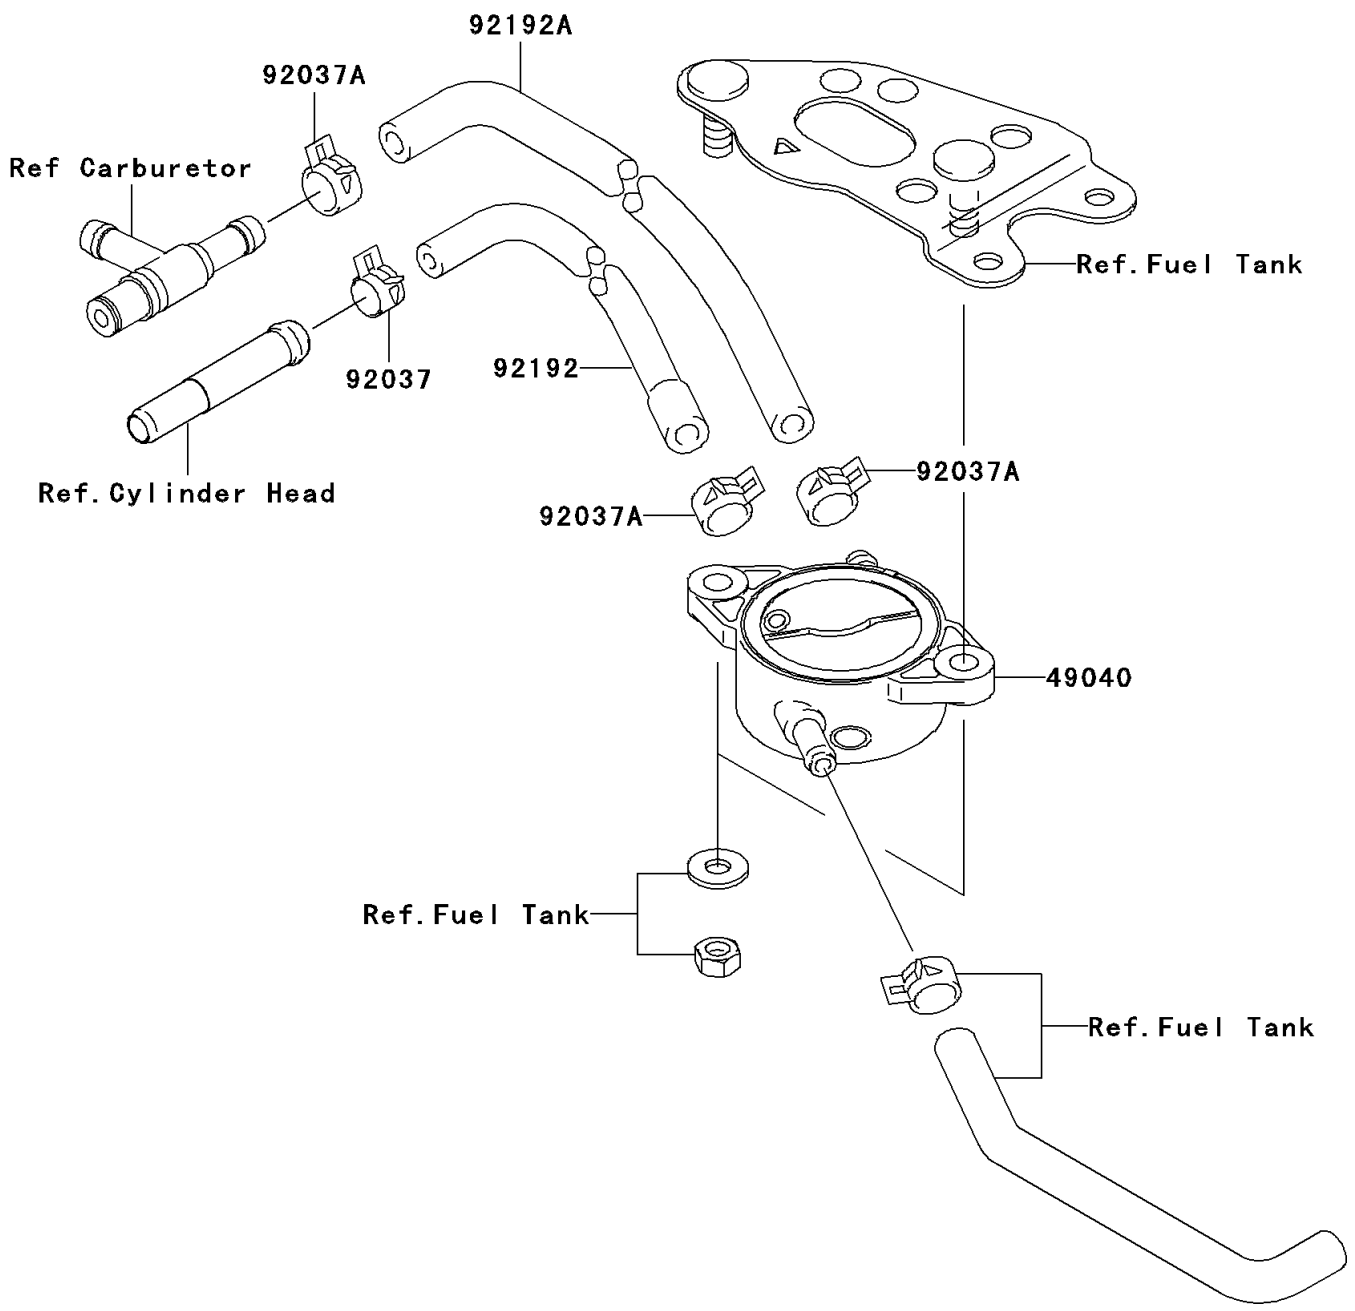

2005 Brute Force 750 4x4i PARTS DIAGRAM

Fuel Pump

E1520

2005 Brute Force 750 4x4i PARTS LIST

Fuel Pump

ITEM NAME	PART NUMBER	QUANTITY
PUMP-FUEL (Ref # 49040)	49040-0005	1
CLAMP,TUBE (Ref # 92037)	92037-1461	1
CLAMP,TUBE (Ref # 92037A)	92037-1505	3
TUBE,L=510,BLUE STRIPE (Ref # 92192)	92192-0060	1
TUBE,5.8X10.8X580 (Ref # 92192A)	92192-0182	1