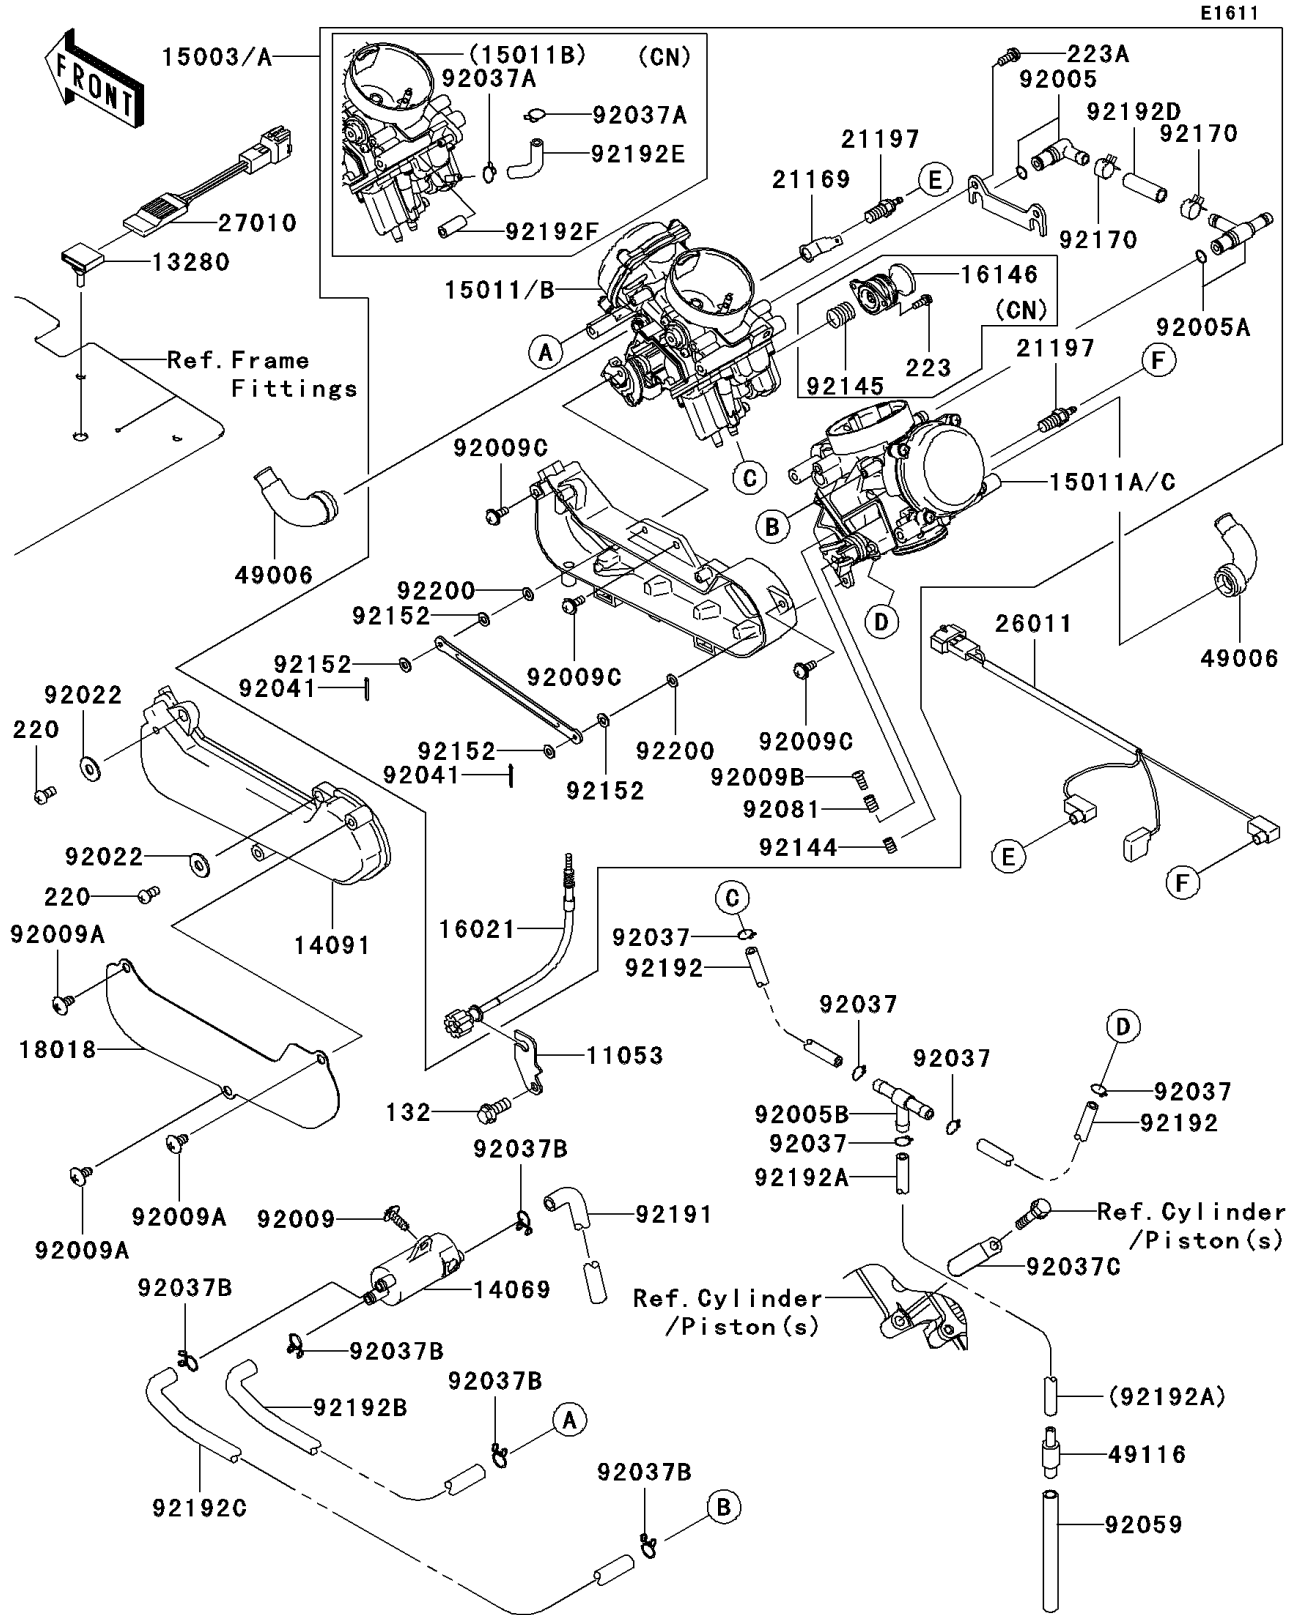

# 2005 Brute Force 750 4x4i PARTS DIAGRAM

Carburetor

### Carburetor

ITEM NAME	PART NUMBER	QUANTITY
BRACKET (Ref # 11053)	11053-1299	1
HOLDER,CARBURETOR (Ref # 13280)	13280-1253	1
BREATHER (Ref # 14069)	14069-0002	1
COVER (Ref # 14091)	14091-0360	1
SCREW-THROTTLE STOP (Ref # 16021)	16021-0011	1
PLATE-HEAT GUARD (Ref # 18018)	18018-0004	1
TERMINAL (Ref # 21169)	21169-0001	1
HEATER (Ref # 21197)	21197-1006	2
WIRE-LEAD (Ref # 26011)	26011-0030	1
SWITCH (Ref # 27010)	27010-0013	1
BOOT (Ref # 49006)	49006-0028	2
VALVE-ASSY (Ref # 49116)	49116-1126	1
FITTING (Ref # 92005)	92005-0029	1
FITTING (Ref # 92005A)	92005-0030	1
FITTING,TUBE,T-TYPE (Ref # 92005B)	92005-1017	1
SCREW,TAPPING (Ref # 92009)	92009-1113	1
SCREW,6X12 (Ref # 92009A)	92009-1480	3
SCREW,SYNCHRONIZE (Ref # 92009B)	92009-1858	1
SCREW (Ref # 92009C)	92009-1878	4
WASHER,5.2X13X1 (Ref # 92022)	92022-1380	2
CLAMP,TUBE (Ref # 92037)	92037-010	5
CLAMP,TUBE (Ref # 92037B)	92037-147	5
CLAMP,L=45 (Ref # 92037C)	92037-1539	1
COTTER (Ref # 92041)	92041-1061	2
TUBE,7X10X100 (Ref # 92059)	92059-1736	1
BOLT-FLANGED-SMALL,6X14 (Ref # 132)	132Y0614	1
SCREW-PAN-CROS,4X8 (Ref # 220)	220B0408	2
SCREW-PAN-WS-CROS,5X14 (Ref # 223A)	223D0514	2
SPRING (Ref # 92081)	92081-1620	1