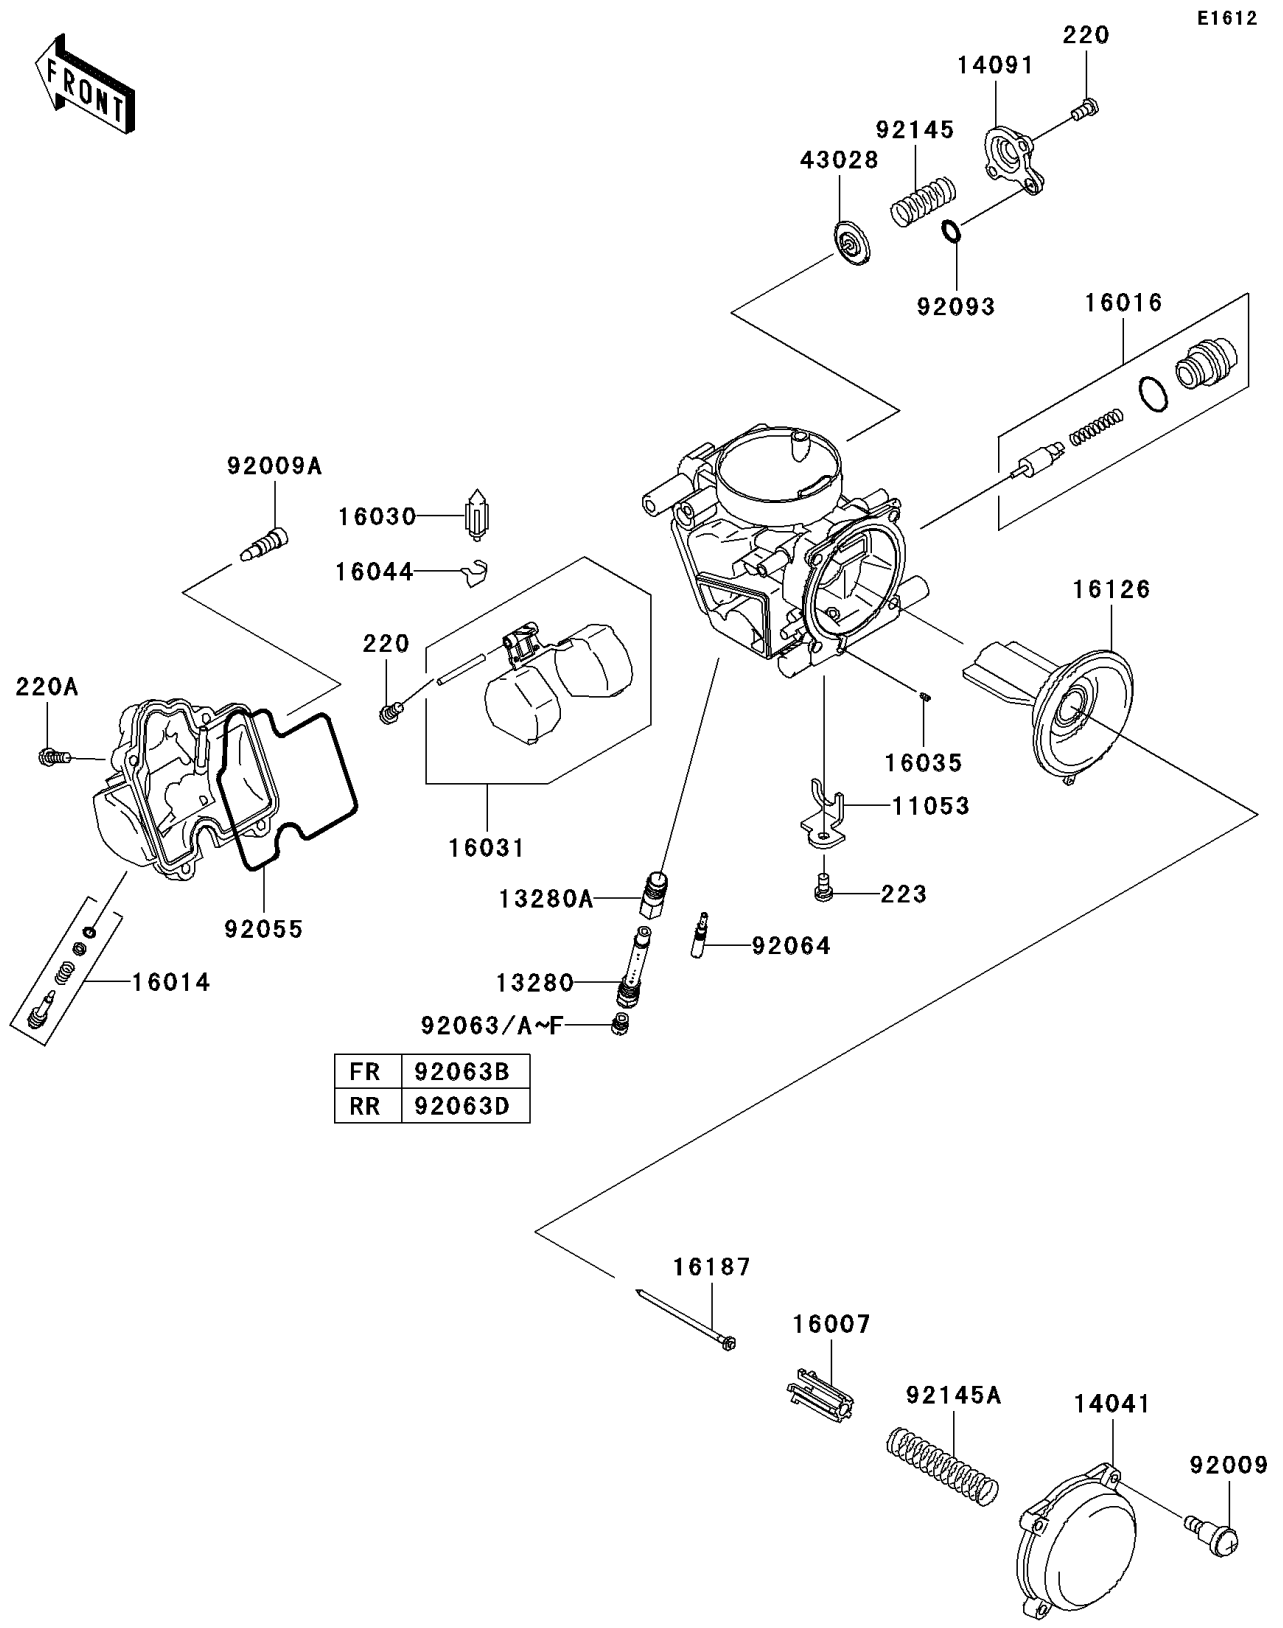

2005 Brute Force 750 4x4i PARTS DIAGRAM

Carburetor Parts

2005 Brute Force 750 4x4i PARTS LIST

Carburetor Parts

ITEM NAME	PART NUMBER	QUANTITY
SCREW-PAN-CROS,4X8 (Ref # 220)	220D0408	6
SCREW-PAN-CROS,4X14 (Ref # 220A)	220D0414	8
SCREW-PAN-WS-CROS,4X8 (Ref # 223)	223D0408	2
BRACKET (Ref # 11053)	11053-1606	2
HOLDER (Ref # 13280)	13280-0115	2
HOLDER,JET (Ref # 13280A)	13280-1096	2
CAP-CHAMBER,MIXING (Ref # 14041)	14041-1091	2
COVER,AIR CUT VALVE (Ref # 14091)	14091-1246	2
SEAT-SPRING,VALVE (Ref # 16007)	16007-1117	2
SCREW-PILOT AIR (Ref # 16014)	16014-0009	2
PLUNGER (Ref # 16016)	16016-1117	2
VALVE-FLOAT (Ref # 16030)	16030-1007	2
FLOAT (Ref # 16031)	16031-1097	2
JET-AIR,LEAK (Ref # 16035)	16035-1055	2
CLAMP,FLOAT VALVE (Ref # 16044)	16044-007	2
VALVE (Ref # 16126)	16126-0015	2
NEEDLE-JET,NFKL (Ref # 16187)	16187-0156	2
DIAPHRAGM,AIR CUT VALVE (Ref # 43028)	43028-1085	2
SCREW,4X4.4 (Ref # 92009)	92009-1549	8
SCREW,DRAIN,6X0.75 (Ref # 92009A)	92009-1551	2
RING-O,FLOAT CHAMBER (Ref # 92055)	92055-1589	2
JET-MAIN,#148 (Ref # 92063)	92063-1324	AR
JET-MAIN,#150 (Ref # 92063A)	92063-1330	AR
JET-MAIN,#152 (Ref # 92063B)	92063-1331	1
JET-MAIN,#155 (Ref # 92063C)	92063-1332	AR
JET-MAIN,#158 (Ref # 92063D)	92063-1344	1
JET-MAIN,#160 (Ref # 92063E)	92063-1345	AR
JET-MAIN,#162 (Ref # 92063F)	92063-1346	AR
JET-PILOT,#38 (Ref # 92064)	92064-0011	2

2005 Brute Force 750 4x4i PARTS LIST

Carburetor Parts

ITEM NAME	PART NUMBER	QUANTITY
SEAL,"U"RING (Ref # 92093)	92093-1046	2
SPRING,AIR CUT VALVE (Ref # 92145)	92145-0097	2
SPRING (Ref # 92145A)	92145-0267	2