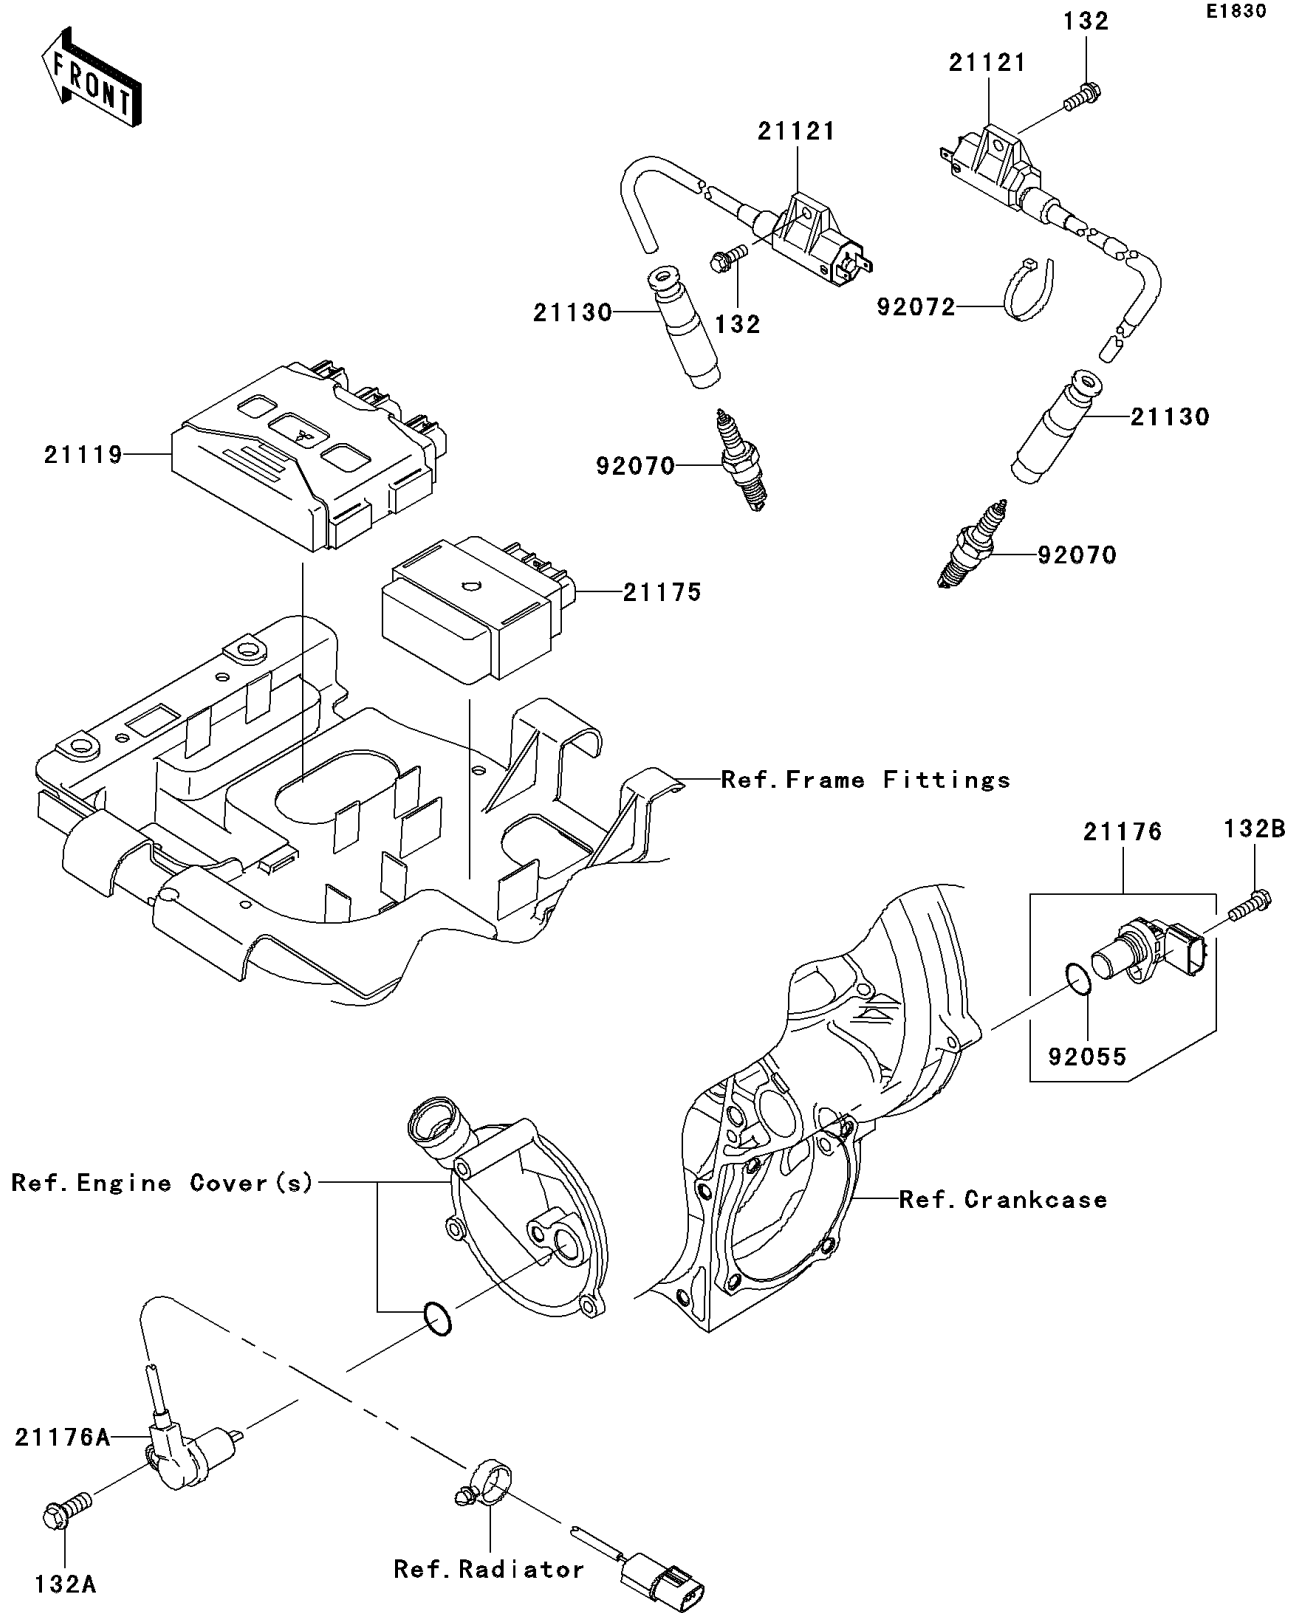

# 2005 Brute Force 750 4x4i PARTS DIAGRAM

## Ignition System

## 2005 Brute Force 750 4x4i PARTS LIST

### Ignition System

| ITEM NAME                             | PART NUMBER | QUANTITY |
|---------------------------------------|-------------|----------|
| BOLT-FLANGED-SMALL,6X16 (Ref # 132)   | 132H0616    | 2        |
| BOLT-FLANGED-SMALL,8X22 (Ref # 132A)  | 132H0822    | 1        |
| BOLT-FLANGED-SMALL,6X20 (Ref # 132B)  | 132Y0620    | 1        |
| IGNITER (Ref # 21119)                 | 21119-0025  | 1        |
| COIL-IGNITION (Ref # 21121)           | 21121-0018  | 2        |
| CAP-SPARK PLUG (Ref # 21130)          | 21130-1071  | 2        |
| CONTROL UNIT-ELECTRONIC (Ref # 21175) | 21175-0086  | 1        |
| SENSOR,SPEED (Ref # 21176)            | 21176-1104  | 1        |
| SENSOR,REVERSE (Ref # 21176A)         | 21176-1109  | 1        |
| RING-O (Ref # 92055)                  | 92055-1718  | 1        |
| PLUG-SPARK,CR7E(NGK) (Ref # 92070)    | 92070-1209  | 2        |
| BAND,L=188 (Ref # 92072)              | 92072-1239  | 1        |