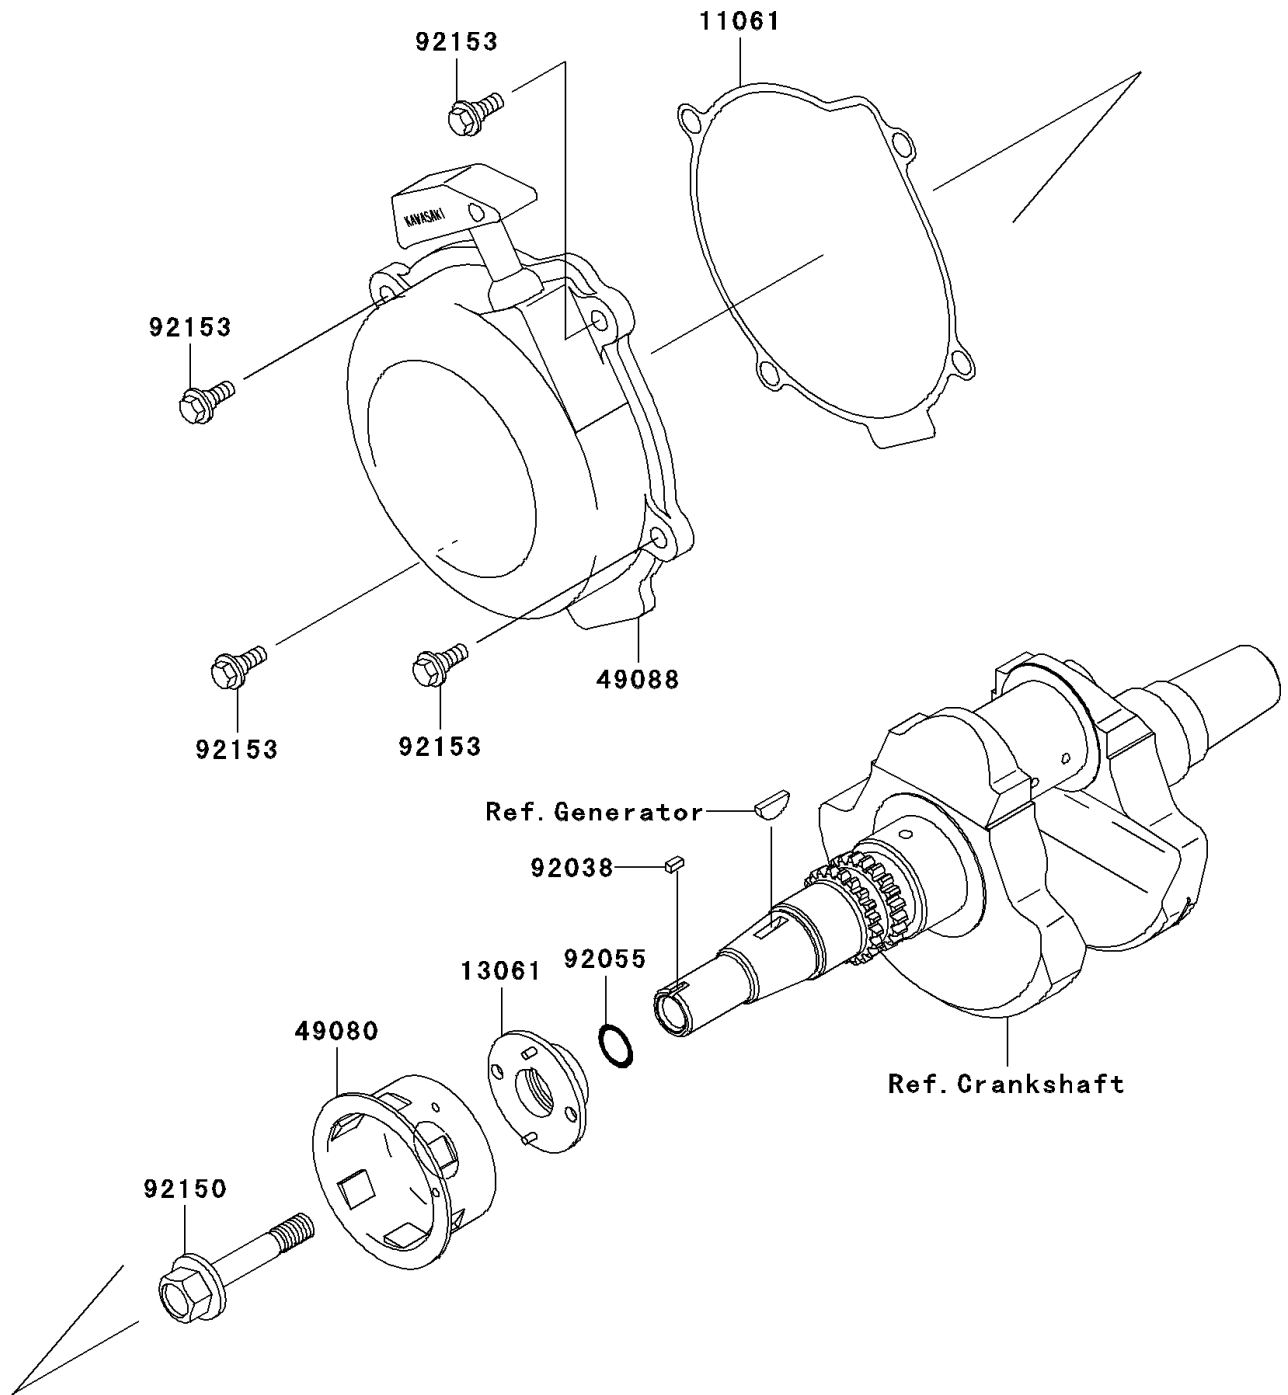

2005 Brute Force 750 4x4i PARTS DIAGRAM

Recoil Starter

E3040

2005 Brute Force 750 4x4i PARTS LIST

Recoil Starter

ITEM NAME	PART NUMBER	QUANTITY
GASKET,RECOIL STARTER (Ref # 11061)	11061-1153	1
BOSS (Ref # 13061)	13061-1873	1
PULLEY-STARTING (Ref # 49080)	49080-1061	1
STARTER-RECOIL (Ref # 49088)	49088-1058	1
KEY,SUNK (Ref # 92038)	92038-1051	1
RING-O,19.8X2.2 (Ref # 92055)	92055-1215	1
BOLT,12X65 (Ref # 92150)	92150-1987	1
BOLT,FLANGED,6X16 (Ref # 92153)	92153-7007	4