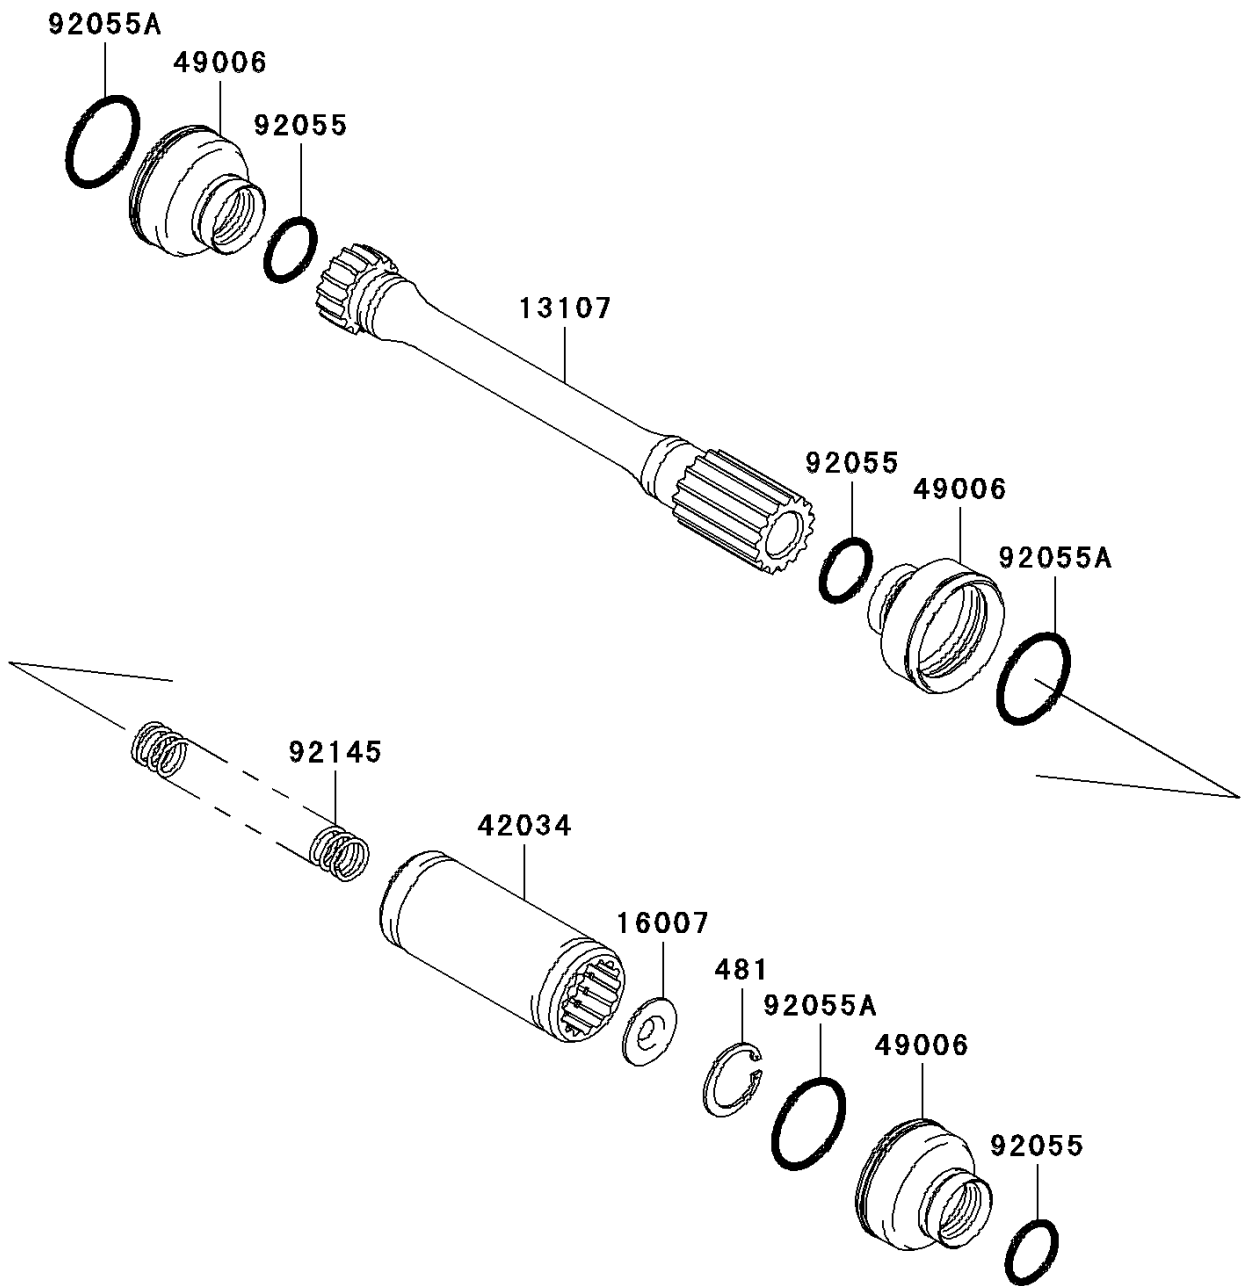

2005 Brute Force 750 4x4i PARTS DIAGRAM

Drive Shaft-Propeller

E3135

2005 Brute Force 750 4x4i PARTS LIST

Drive Shaft-Propeller

ITEM NAME	PART NUMBER	QUANTITY
CIRCLIP-TYPE-C,25MM (Ref # 481)	481J2500	1
SHAFT,FR PROPELLER SHAFT (Ref # 13107)	13107-1505	1
SEAT-SPRING,PROPELLER SHAFT (Ref # 16007)	16007-1205	1
COUPLING,PROPELLER (Ref # 42034)	42034-1193	1
BOOT (Ref # 49006)	49006-1362	3
RING-O,18X24X3 (Ref # 92055)	92055-1633	3
RING-O,30X35X2.5 (Ref # 92055A)	92055-1693	3
SPRING,PROPELLER SHAFT (Ref # 92145)	92145-1304	1