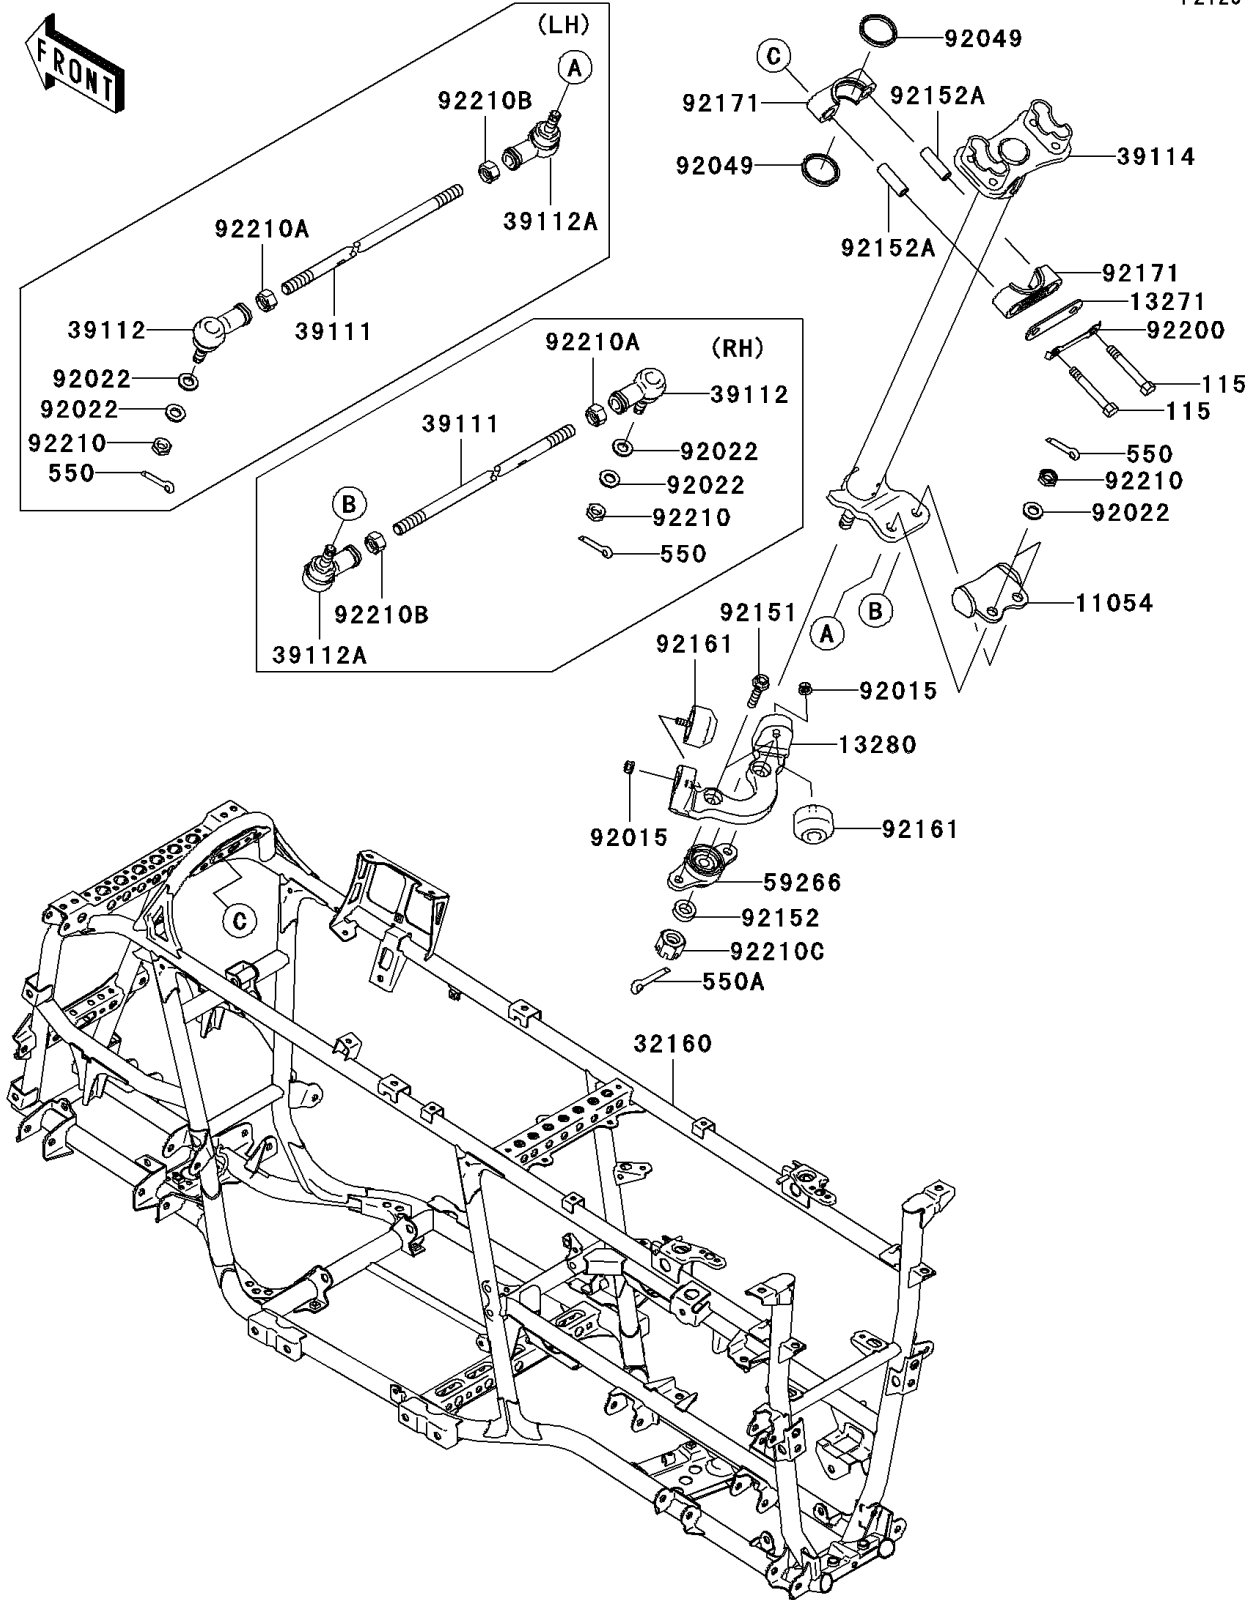

2005 Brute Force 750 4x4i PARTS DIAGRAM

Frame

F2120

2005 Brute Force 750 4x4i PARTS LIST

Frame

ITEM NAME	PART NUMBER	QUANTITY
BOLT-SMALL-UPSET,8X55 (Ref # 115)	115S0855	2
PIN-COTTER,2.0X15 (Ref # 550)	550D2015	4
PIN-COTTER,3.0X25 (Ref # 550A)	550D3025	1
BRACKET,STEERING SHAFT (Ref # 11054)	11054-0589	1
PLATE,STEERING,CLAMP (Ref # 13271)	13271-7506	1
HOLDER,STEERING SHAFT (Ref # 13280)	13280-0200	1
FRAME-COMP (Ref # 32160)	32160-0135	1
ROD-TIE (Ref # 39111)	39111-0023	2
RODEND-TIE,RIGHT HANDED (Ref # 39112)	39112-0009	2
RODEND-TIE,LEFT HANDED (Ref # 39112A)	39112-0010	2
SHAFT-COMP-STRG (Ref # 39114)	39114-0006	1
JOINT-BALL (Ref # 59266)	59266-0016	1
NUT,LOCK,FLANGED,6MM (Ref # 92015)	92015-1603	2
WASHER,10.2X20X1.5 (Ref # 92022)	92022-3742	6
SEAL-OIL,SR31.8X37.5X3.8LR (Ref # 92049)	92049-7501	2
BOLT,8X35 (Ref # 92151)	92151-3763	2
COLLAR,12X21.3X7 (Ref # 92152)	92152-1351	1
COLLAR,9.1X13.95X42 (Ref # 92152A)	92152-7501	2
DAMPER (Ref # 92161)	92161-0385	2
CLAMP,STEERING (Ref # 92171)	92171-7501	2
WASHER,STEERING CLAMP (Ref # 92200)	92200-7503	1
NUT,LOCK,10MM (Ref # 92210)	92210-1184	4
NUT,RIGHT HANDED (Ref # 92210A)	92210-1385	2
NUT,LEFT HANDED (Ref # 92210B)	92210-1386	2
NUT,12MM (Ref # 92210C)	92210-7501	1