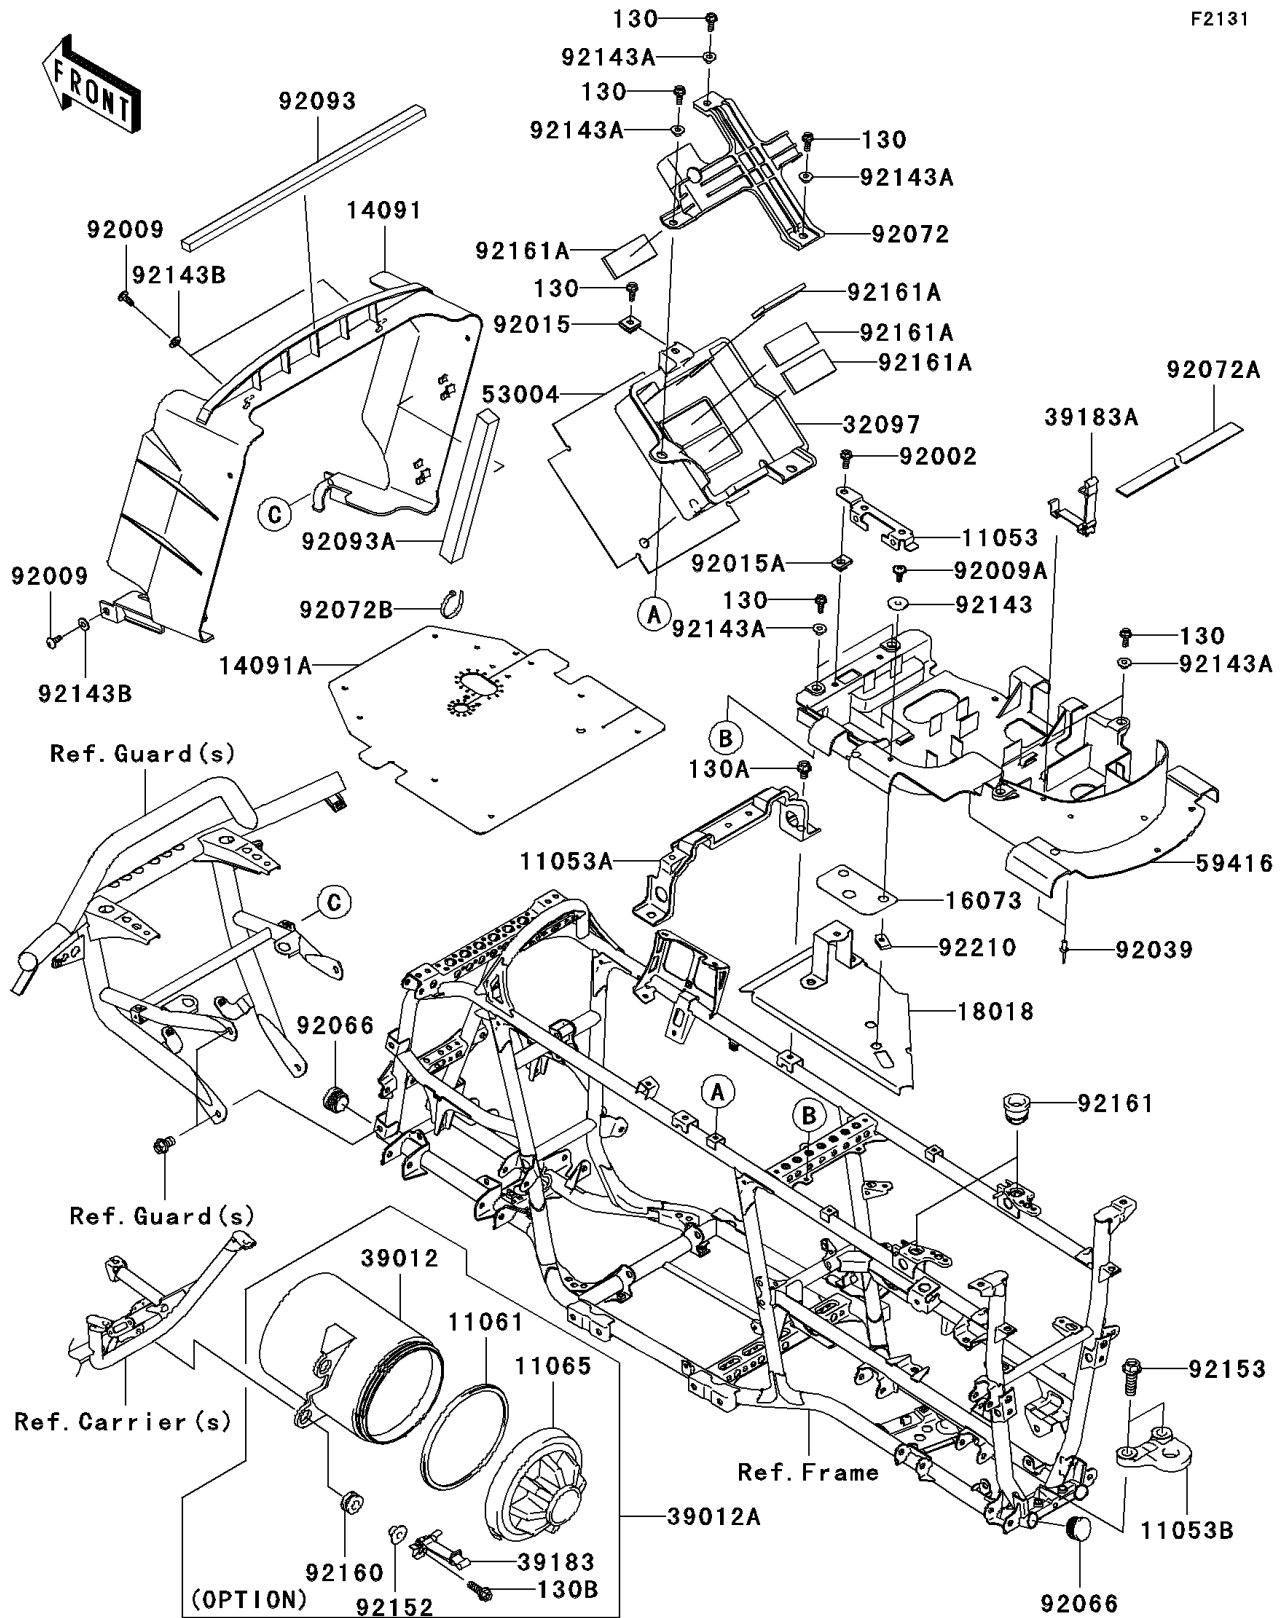

2005 Brute Force 750 4x4i PARTS DIAGRAM

Frame Fittings

2005 Brute Force 750 4x4i PARTS LIST

Frame Fittings

ITEM NAME	PART NUMBER	QUANTITY
BRACKET,FUSE ASSY (Ref # 11053)	11053-0937	1
BRACKET,SEAT&BATTERY BAND (Ref # 11053A)	11053-0969	1
BRACKET,TRAILER HITCH (Ref # 11053B)	11053-1638	1
GASKET,TOOL CASE (Ref # 11061)	11061-0072	1
CAP,TOOL CASE (Ref # 11065)	11065-0088	1
COVER,RADIATOR (Ref # 14091)	14091-0338	1
COVER,AIR CLEANER (Ref # 14091A)	14091-0339	1
INSULATOR,ELECTRIC CASE (Ref # 16073)	16073-0018	1
PLATE-HEAT GUARD (Ref # 18018)	18018-0003	1
CASE-BATTERY (Ref # 32097)	32097-0009	1
CASE-STORAGE (Ref # 39012)	39012-0005	1
CASE-STORAGE,ASSY (Ref # 39012A)	39012-5013	1
BAND-ASSY,TOOL BAG (Ref # 39183)	39183-0003	1
BAND-ASSY,TOOL BAG (Ref # 39183A)	39183-1065	1
MAT,BATTERY CASE (Ref # 53004)	53004-0002	1
CASE-ELECTRIC (Ref # 59416)	59416-0004	1
BOLT,6X16 (Ref # 92002)	92002-1571	1
SCREW,TAPPING,6X16 (Ref # 92009)	92009-1166	4
SCREW,6X16 (Ref # 92009A)	92009-1621	1
NUT,6MM (Ref # 92015)	92015-1094	1
NUT,6MM (Ref # 92015A)	92015-1602	1
RIVET,4.8MM (Ref # 92039)	92039-3719	2
PLUG (Ref # 92066)	92066-0036	4
BAND,BATTERY (Ref # 92072)	92072-0033	1
BAND,MAGIC TAPE (Ref # 92072A)	92072-0040	1
BAND,L=188 (Ref # 92072B)	92072-1239	10
SEAL,L=408 (Ref # 92093)	92093-0024	1
SEAL,L=250 (Ref # 92093A)	92093-0028	2
COLLAR,L=6.5 (Ref # 92143)	92143-1025	1

2005 Brute Force 750 4x4i PARTS LIST

Frame Fittings

ITEM NAME	PART NUMBER	QUANTITY
COLLAR (Ref # 92143A)	92143-1057	7
COLLAR (Ref # 92143B)	92143-1087	4
COLLAR (Ref # 92152)	92152-0155	2
BOLT,FLANGED,12X35 (Ref # 92153)	92153-0847	2
DAMPER (Ref # 92160)	92160-1151	2
BOLT-FLANGED,6X16 (Ref # 130)	130J0616	8
BOLT-FLANGED,8X12 (Ref # 130A)	130J0812	2
BOLT-FLANGED,8X25 (Ref # 130B)	130J0825	2
DAMPER (Ref # 92161)	92161-0048	2
DAMPER (Ref # 92161A)	92161-1127	4
NUT (Ref # 92210)	92210-1331	1