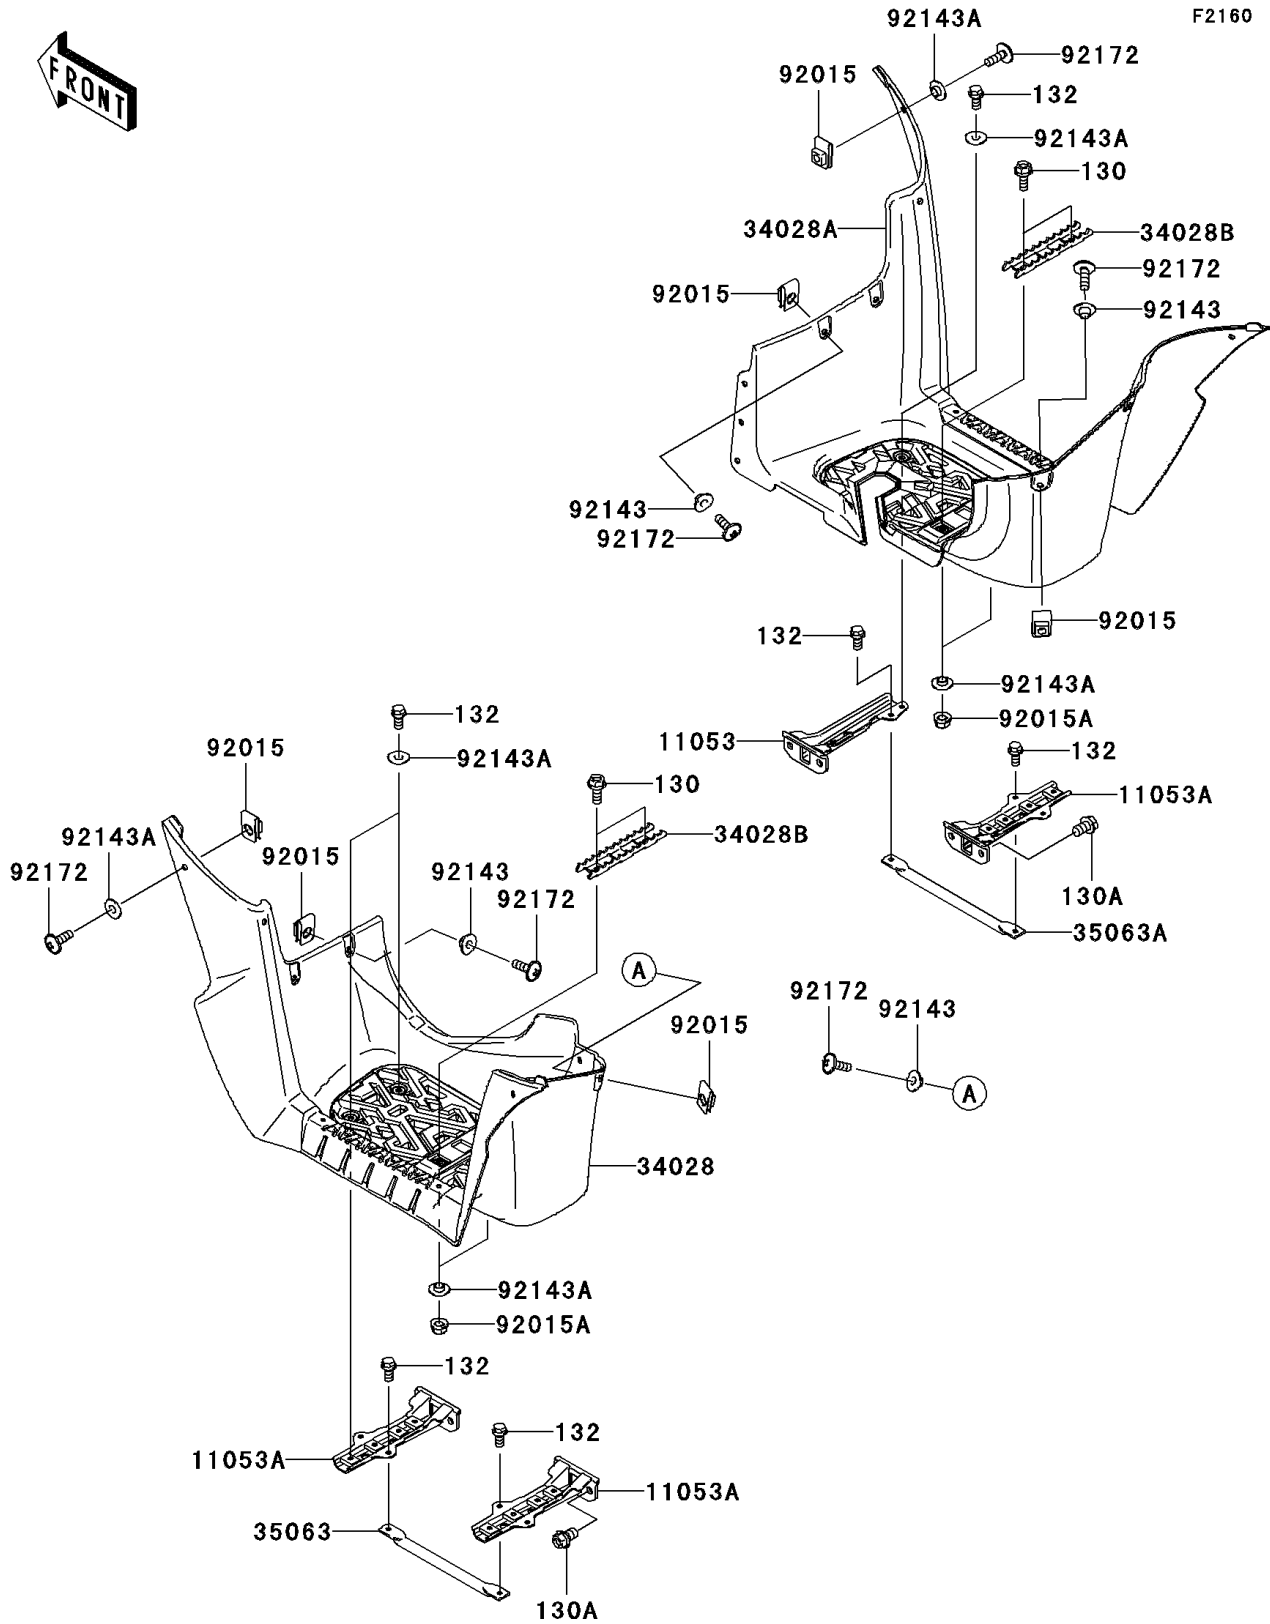

2005 Brute Force 750 4x4i PARTS DIAGRAM

Footrests

2005 Brute Force 750 4x4i PARTS LIST

Footrests

ITEM NAME	PART NUMBER	QUANTITY
BOLT-FLANGED,6X16 (Ref # 130)	130J0616	4
BOLT-FLANGED,10X16 (Ref # 130A)	130J1016	8
BOLT-FLANGED-SMALL,6X12 (Ref # 132)	132J0612	11
BRACKET,FOOT BOARD,RH (Ref # 11053)	11053-0994	1
BRACKET,FOOT BOARD (Ref # 11053A)	11053-0996	3
STEP,FOOT BOARD,LH,F.BLACK (Ref # 34028)	34028-0021-6Z	1
STEP,FOOT BOARD,RH,F.BLACK (Ref # 34028A)	34028-0022-6Z	1
STEP,FOOT PEG,F.BLACK (Ref # 34028B)	34028-1487-21	2
STAY,STEP,LH (Ref # 35063)	35063-0098	1
STAY,STEP,RH (Ref # 35063A)	35063-0099	1
NUT,6MM (Ref # 92015)	92015-1602	17
NUT,LOCK,FLANGED,6MM (Ref # 92015A)	92015-1603	4
COLLAR (Ref # 92143)	92143-1057	4
COLLAR (Ref # 92143A)	92143-1087	24
SCREW,6X18 (Ref # 92172)	92172-0002	17