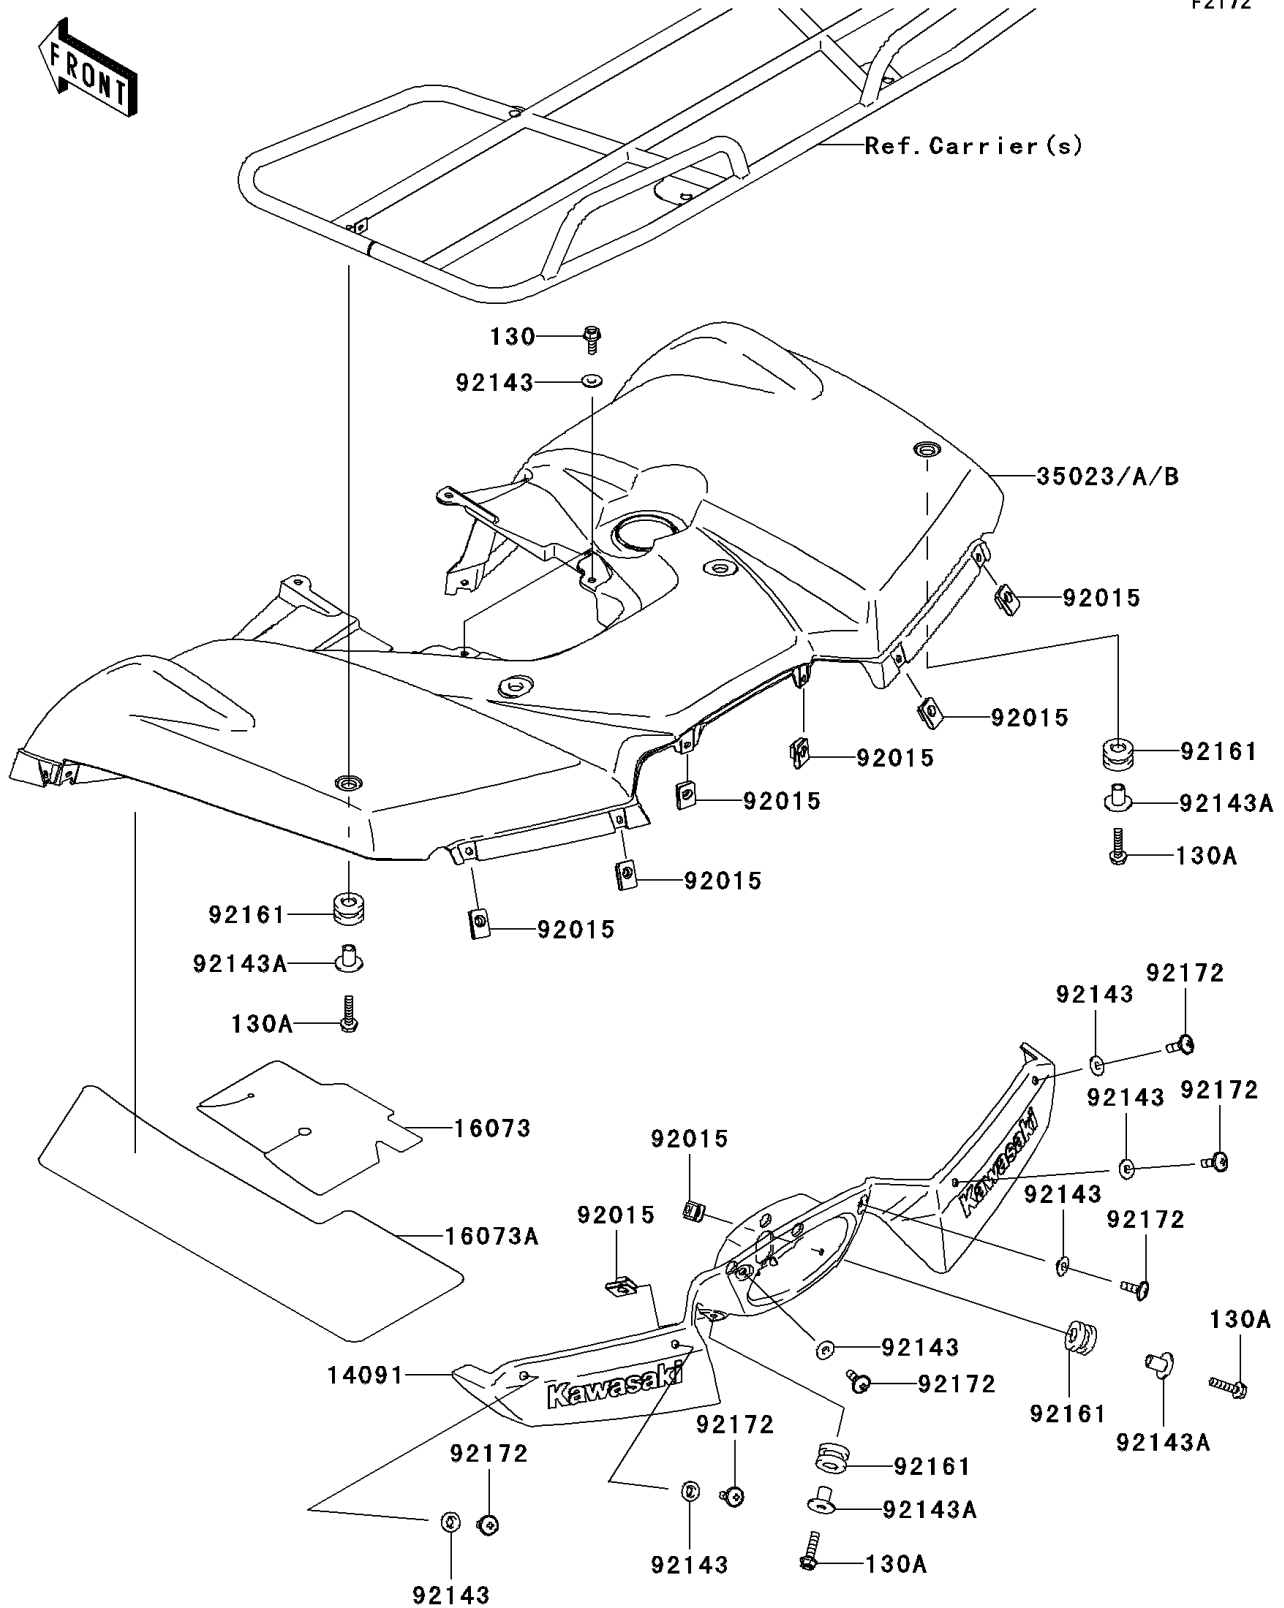

# 2005 Brute Force 750 4x4i PARTS DIAGRAM

Rear Fender(s)

F2172

## 2005 Brute Force 750 4x4i PARTS LIST

### Rear Fender(s)

ITEM NAME	PART NUMBER	QUANTITY
BOLT-FLANGED,6X16 (Ref # 130)	130J0616	2
BOLT-FLANGED,6X25 (Ref # 130A)	130J0625	4
COVER,TAIL LAMP,F.BLACK (Ref # 14091)	14091-0252-6Z	1
INSULATOR,REAR FENDER,INNER (Ref # 16073)	16073-0031	1
INSULATOR,REAR FENDER,OUTER (Ref # 16073A)	16073-0032	1
FENDER-REAR,A.RED (Ref # 35023)	35023-0050-260	1
FENDER-REAR,D.YELLOW (Ref # 35023A)	35023-0050-277	1
FENDER-REAR,H.GREEN (Ref # 35023B)	35023-0050-6A	1
NUT,6MM (Ref # 92015)	92015-1602	8
COLLAR (Ref # 92143)	92143-1087	8
COLLAR (Ref # 92143A)	92143-1960	4
DAMPER (Ref # 92161)	92161-0106	4
SCREW,6X18 (Ref # 92172)	92172-0002	6