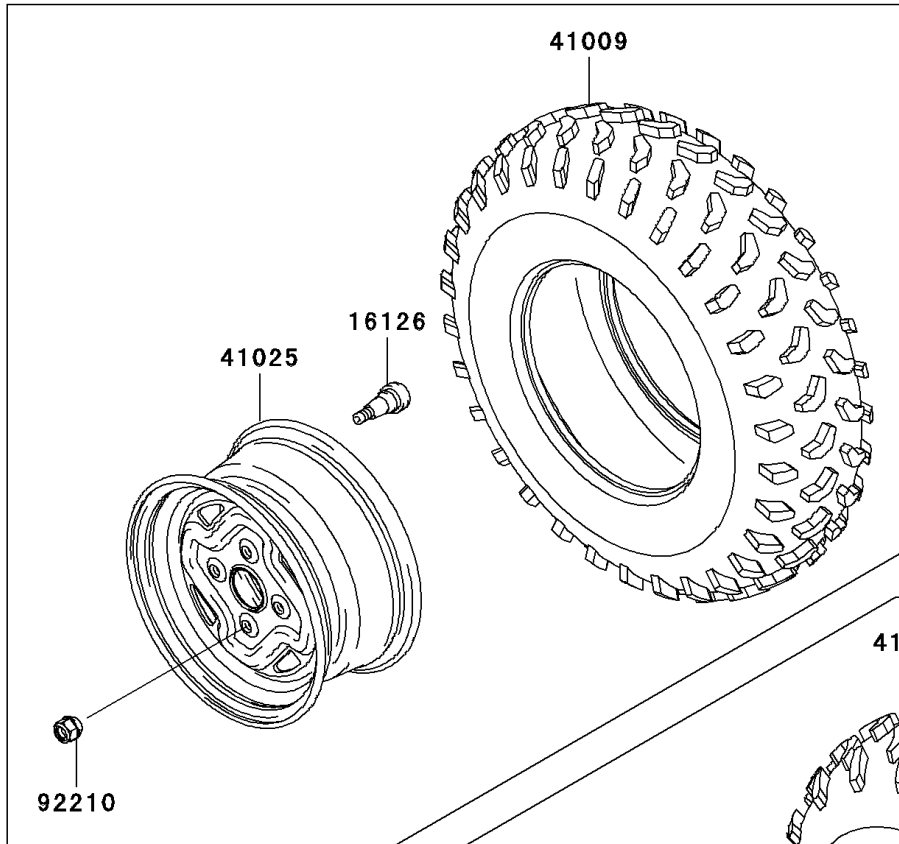

2005 Brute Force 750 4x4i PARTS DIAGRAM

Wheels/Tires

F2210

2005 Brute Force 750 4x4i PARTS LIST

Wheels/Tires

ITEM NAME	PART NUMBER	QUANTITY
VALVE (Ref # 16126)	16126-4001	4
TIRE,FR,AT25X8-12,KT191(D) (Ref # 41009)	41009-0039	2
TIRE,RR,AT25X10-12,KT195(D) (Ref # 41009A)	41009-0112	2
RIM,FR,12X6.0AT,M.GRAYSTONE (Ref # 41025)	41025-0043-379	2
RIM,RR,12X7.5AT,M.GRAYSTONE (Ref # 41025A)	41025-0044-379	2
NUT,LOCK,10MM (Ref # 92210)	92210-0203	16