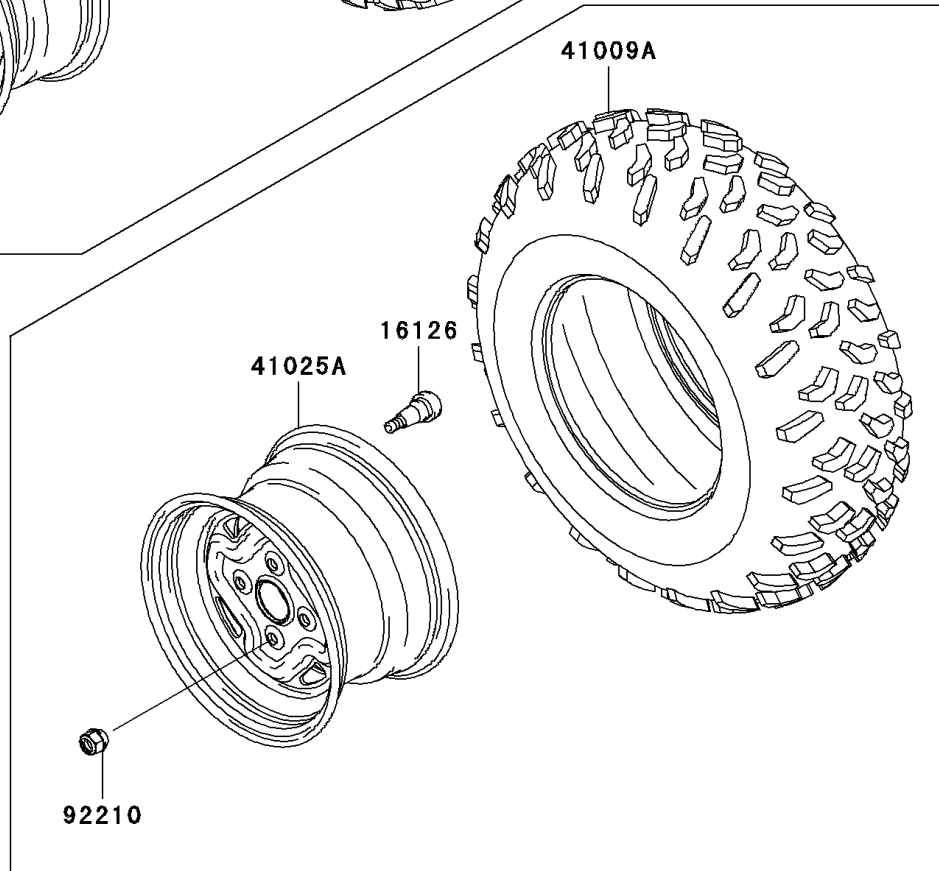

2005 Brute Force 750 4x4i PARTS DIAGRAM

Wheels/Tires

F2210

2005 Brute Force 750 4x4i PARTS LIST

Wheels/Tires

ITEM NAME	PART NUMBER	QUANTITY
VALVE (Ref # 16126)	16126-4001	4
TIRE,FR,AT25X8-12,KT191(D) (Ref # 41009)	41009-0039	2
TIRE,RR,AT25X10-12,KT195(D) (Ref # 41009A)	41009-0112	2
RIM,FR,12X6.0AT,M.GRAYSTONE (Ref # 41025)	41025-0043-379	2
RIM,RR,12X7.5AT,M.GRAYSTONE (Ref # 41025A)	41025-0044-379	2
NUT,LOCK,10MM (Ref # 92210)	92210-0203	16