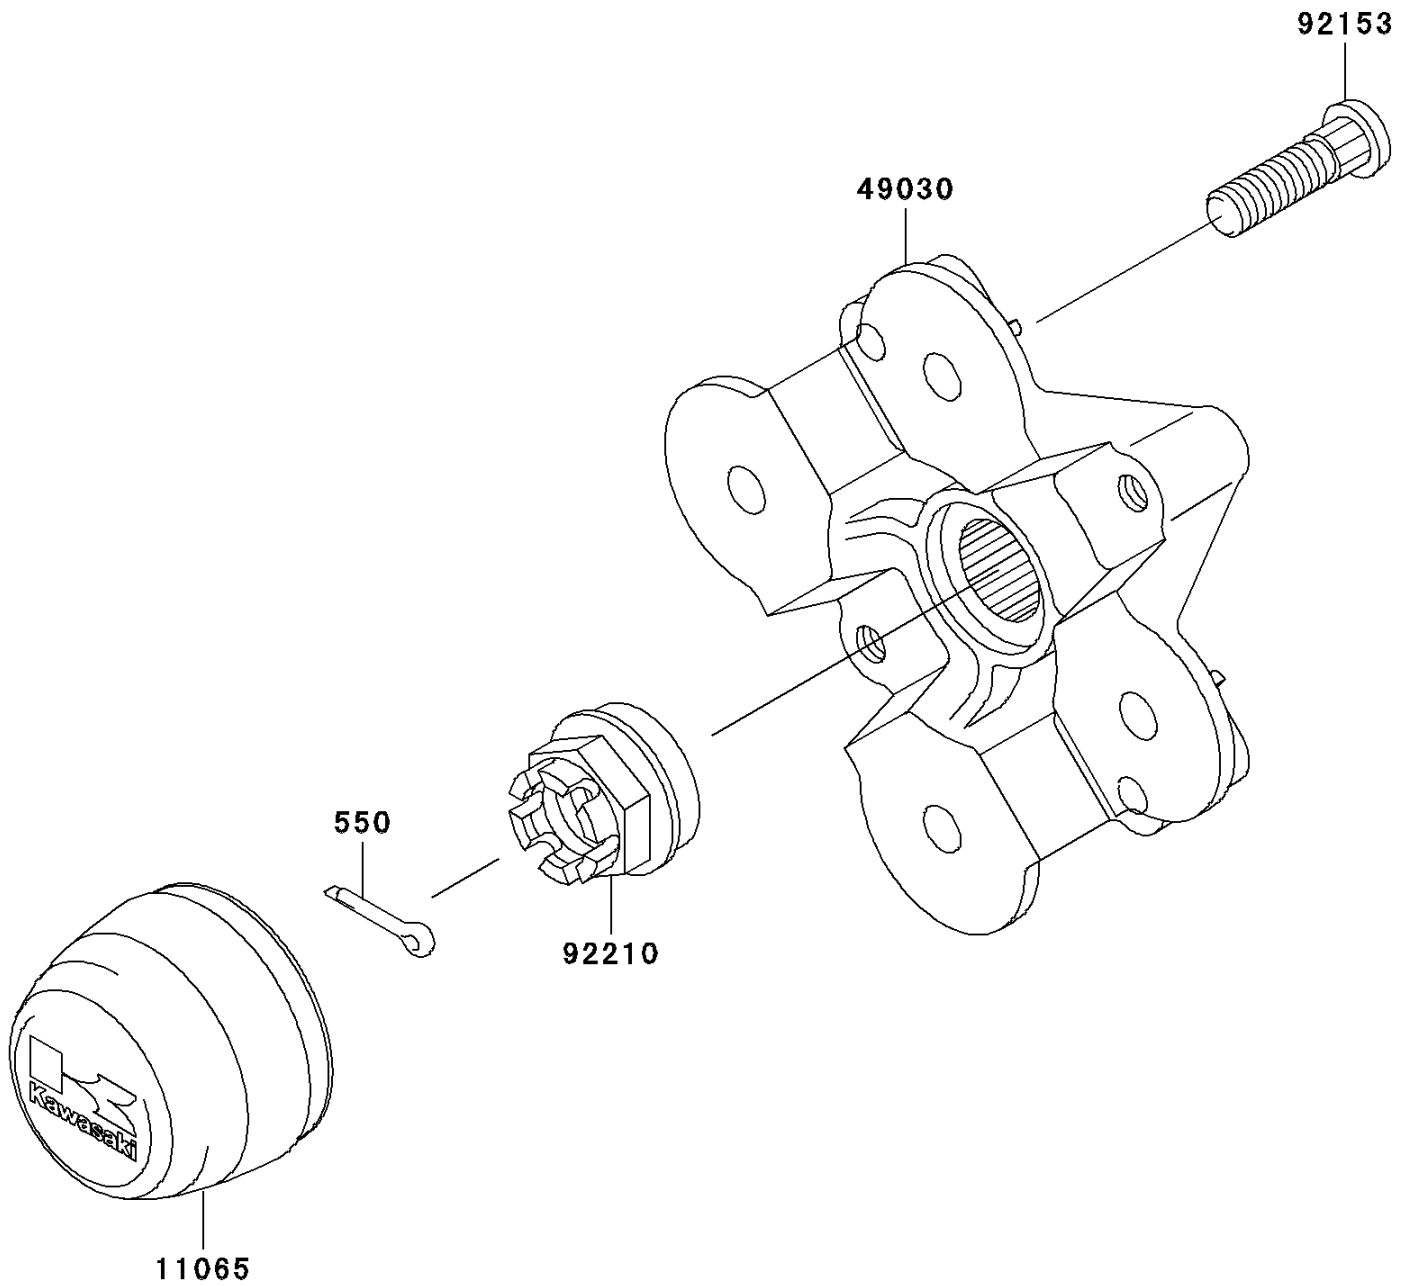

# 2005 Brute Force 750 4x4i PARTS DIAGRAM

Front Hub

F2230

## 2005 Brute Force 750 4x4i PARTS LIST

### Front Hub

ITEM NAME	PART NUMBER	QUANTITY
PIN-COTTER,4.0X25 (Ref # 550)	550D4025	2
CAP,WHEEL (Ref # 11065)	11065-0108	2
HUB,FR (Ref # 49030)	49030-0013	2
BOLT,10X36.5 (Ref # 92153)	92153-0890	8
NUT,CASTLE,18MM (Ref # 92210)	92210-1349	2