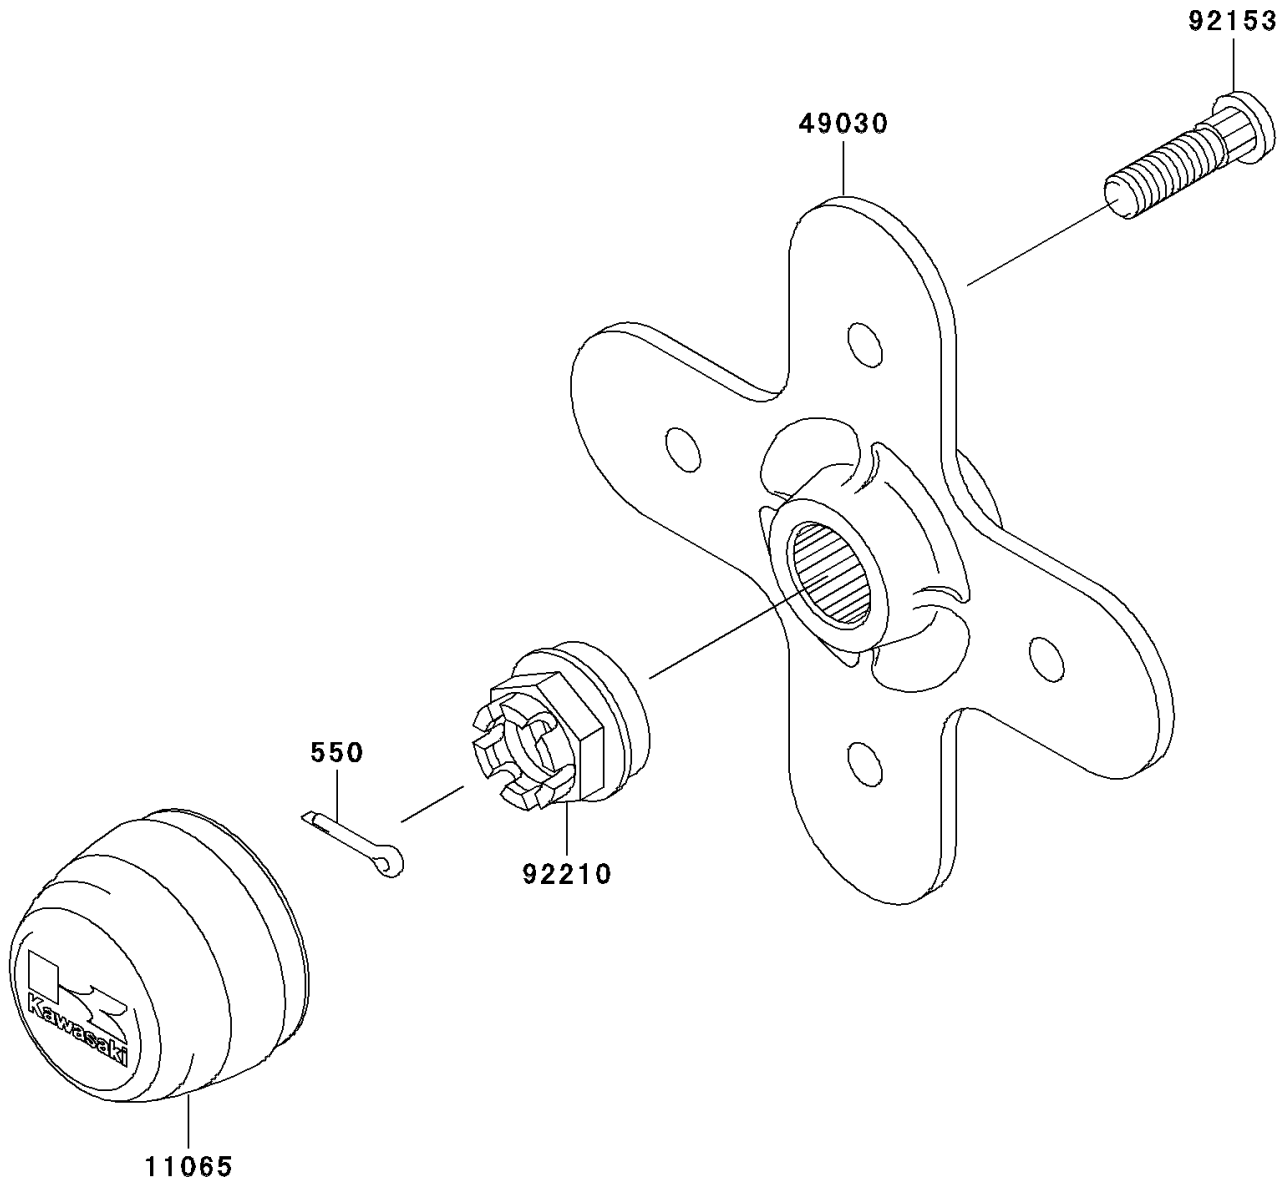

2005 Brute Force 750 4x4i PARTS DIAGRAM

Rear Hub

F2240

2005 Brute Force 750 4x4i PARTS LIST

Rear Hub

ITEM NAME	PART NUMBER	QUANTITY
PIN-COTTER,4.0X25 (Ref # 550)	550D4025	2
CAP,WHEEL (Ref # 11065)	11065-0108	2
HUB,RR (Ref # 49030)	49030-0009	2
BOLT,10X36.5 (Ref # 92153)	92153-0890	8
NUT,CASTLE,20MM (Ref # 92210)	92210-1381	2