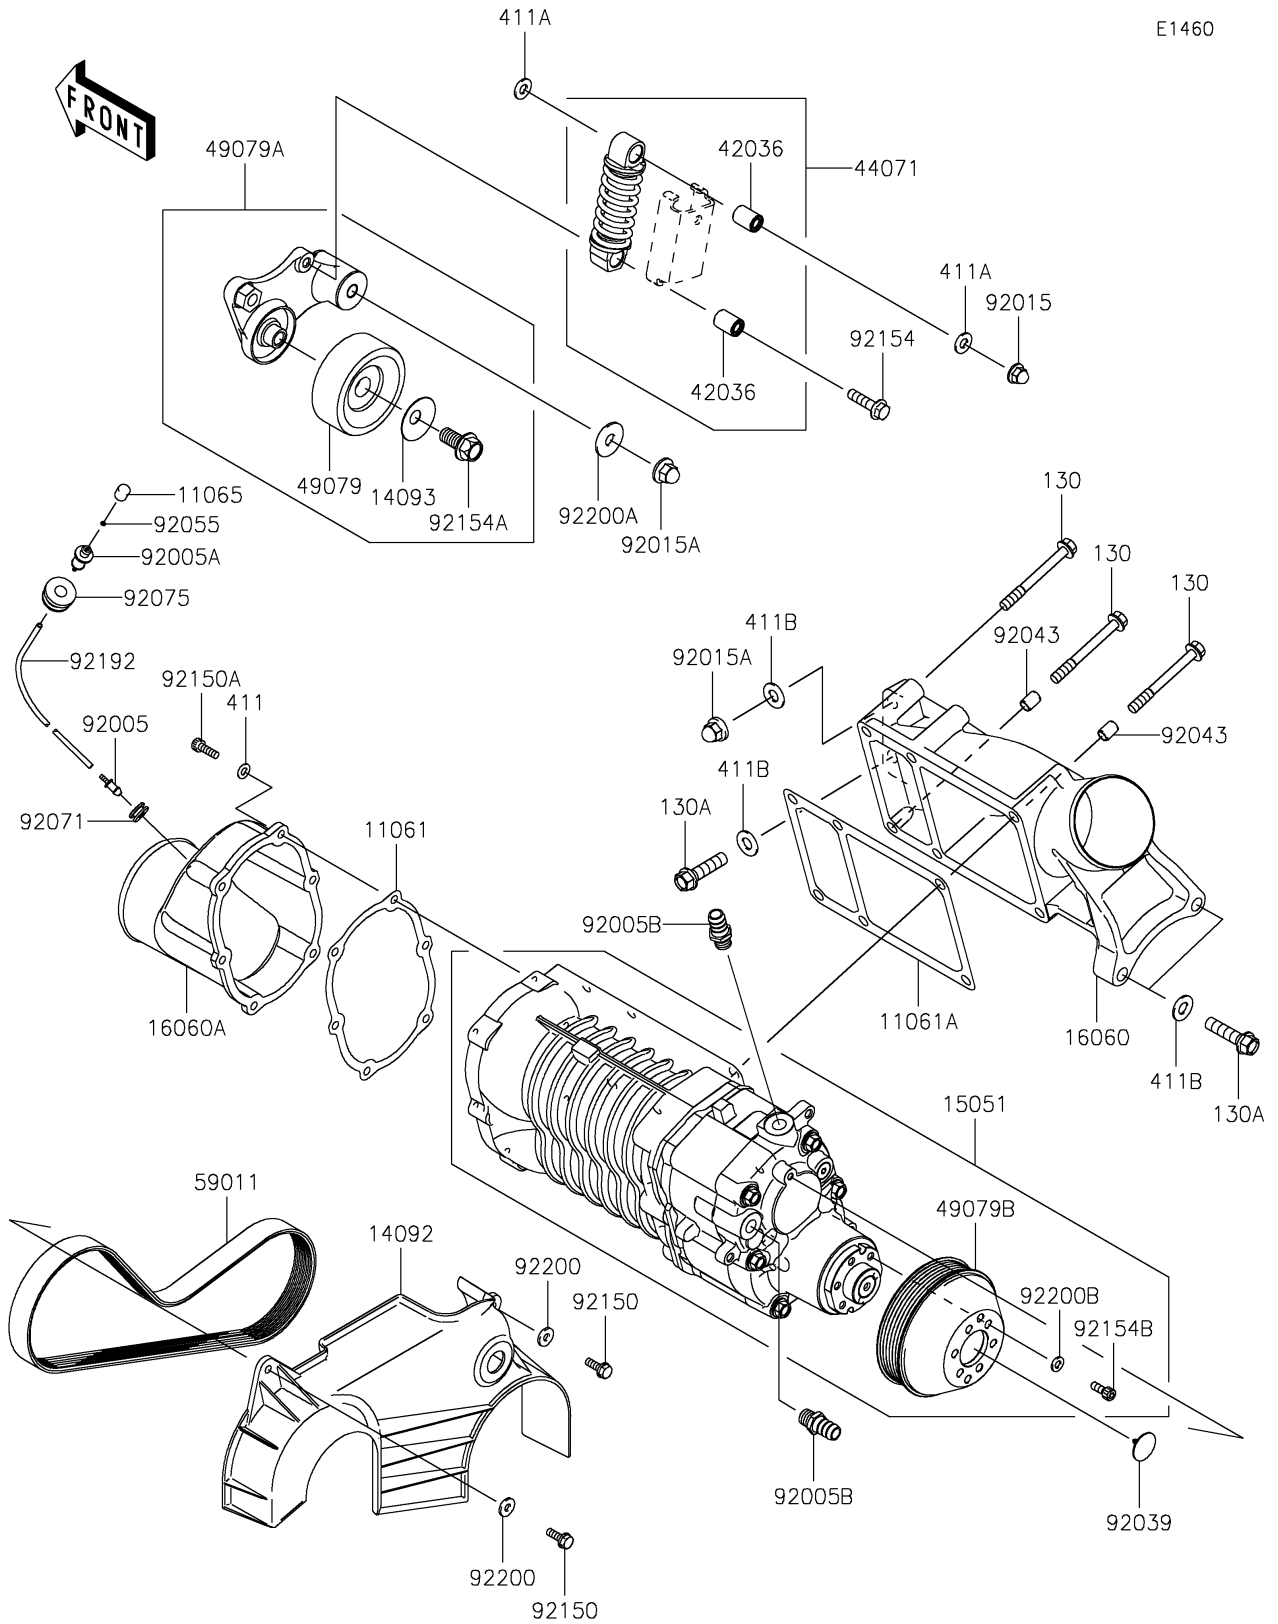

2020 JET SKI® ULTRA® 310X PARTS DIAGRAM

Super Charger

E1460

2020 JET SKI® ULTRA® 310X PARTS LIST

Super Charger

ITEM NAME	PART NUMBER	QUANTITY
GASKET,COMPRESSOR INLET (Ref # 11061)	11061-0760	1
GASKET,COMPRESSOR OUT (Ref # 11061A)	11061-3763	1
CAP (Ref # 11065)	11065-0156	1
BOLT-FLANGED,8X75 (Ref # 130)	130CD0875	6
BOLT-FLANGED,10X40 (Ref # 130A)	130CD1040	3
COVER,BELT (Ref # 14092)	14092-0838	1
COVER (Ref # 14093)	14093-0222	1
COMPRESSOR-AIR,SUPER CHARGER (Ref # 15051)	15051-3704	1
PIPE-INTAKE,COMPRESSOR OUT (Ref # 16060)	16060-0028	1
PIPE-INTAKE,COMPRESSOR INLET (Ref # 16060A)	16060-0738	1
WASHER-PLAIN,6MM (Ref # 411)	411S0600	6
WASHER-PLAIN,8MM (Ref # 411A)	411S0800	2
WASHER-PLAIN,10MM (Ref # 411B)	411S1000	4
SLEEVE (Ref # 42036)	42036-0713	2
DAMPER-ASSY (Ref # 44071)	44071-0776	1
PULLEY-BELT (Ref # 49079)	49079-0025	1
PULLEY-BELT (Ref # 49079A)	49079-0028	1
PULLEY-BELT (Ref # 49079B)	49079-3704	1
BELT,6PK845 (Ref # 59011)	59011-0032	1
FITTING (Ref # 92005)	92005-0722	1
FITTING (Ref # 92005A)	92005-0723	1
FITTING (Ref # 92005B)	92005-3714	2
NUT,CAP,8MM (Ref # 92015)	92015-1371	1
NUT,10MM (Ref # 92015A)	92015-1649	2
RIVET (Ref # 92039)	92039-3795	1
PIN,8.2X10.5X14 (Ref # 92043)	92043-3764	2
RING-O,2X1 (Ref # 92055)	92055-0718	1
GROMMET (Ref # 92071)	92071-3733	1
DAMPER,FUEL TANK (Ref # 92075)	92075-1424	1

2020 JET SKI® ULTRA® 310X PARTS LIST

Super Charger

ITEM NAME	PART NUMBER	QUANTITY
BOLT,6X18 (Ref # 92150)	92150-3729	2
BOLT,SOCKET,6X18 (Ref # 92150A)	92150-3775	6
BOLT (Ref # 92154)	92154-0865	1
BOLT (Ref # 92154A)	92154-1626	1
BOLT,SOCKET,6X16 (Ref # 92154B)	92154-3714	6
TUBE,3X4X600 (Ref # 92192)	92192-1004	1
WASHER,6.5X16X2.0 (Ref # 92200)	92200-1543	2
WASHER (Ref # 92200A)	92200-3762	1
WASHER,6.5X13X1.5 (Ref # 92200B)	92200-3814	6