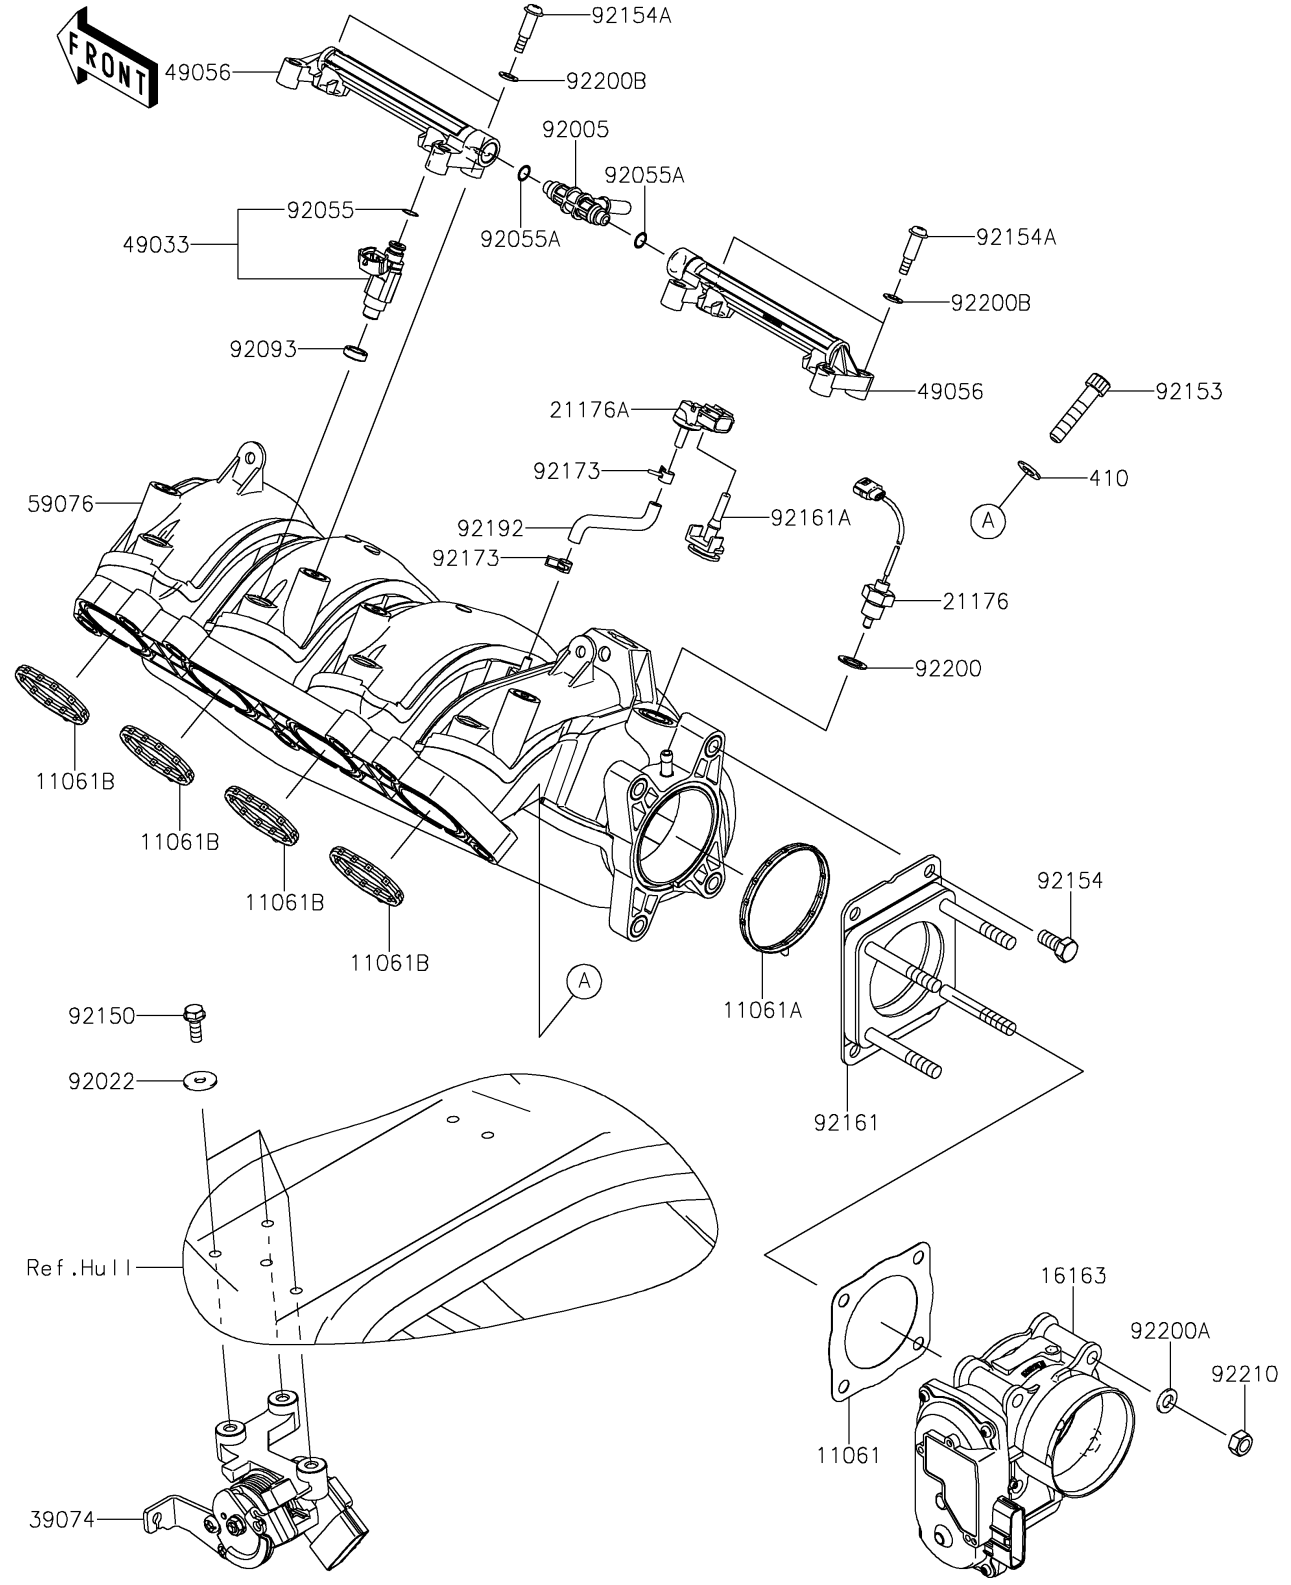

# 2019 JET SKI® Ultra® 310X PARTS DIAGRAM

## Throttle

E1510

## 2019 JET SKI® Ultra® 310X PARTS LIST

### Throttle

ITEM NAME	PART NUMBER	QUANTITY
GASKET,THROTTLE (Ref # 11061)	11061-0824	1
GASKET,MANIFOLD (Ref # 11061A)	11061-3766	1
GASKET,THROTTLE (Ref # 11061B)	11061-3767	4
THROTTLE-ASSY (Ref # 16163)	16163-1168	1
SENSOR,AIR TEMPERATURE (Ref # 21176)	21176-3767	1
SENSOR,BOOST (Ref # 21176A)	21176-3777	1
LEVER-ASSY-THROTTLE (Ref # 39074)	39074-3730	1
WASHER-PLAIN-SMALL,8MM (Ref # 410)	410S0800	7
NOZZLE-INJECTION (Ref # 49033)	49033-3709	4
PIPE-INJECTION,FUEL (Ref # 49056)	49056-3705	2
MANIFOLD-INTAKE (Ref # 59076)	59076-0006	1
FITTING,FUEL PIPE (Ref # 92005)	92005-3766	1
WASHER,6.5X20X1.5 (Ref # 92022)	92022-3710	3
RING-O,INJECTION NOZZLE (Ref # 92055)	92055-1622	4
RING-O (Ref # 92055A)	92055-3782	2
SEAL (Ref # 92093)	92093-0127	4
BOLT,6X18 (Ref # 92150)	92150-3729	3
BOLT,SOCKET,8X40 (Ref # 92153)	92153-0517	7
BOLT (Ref # 92154)	92154-1389	4
BOLT (Ref # 92154A)	92154-3713	4
DAMPER (Ref # 92161)	92161-1635	1
DAMPER (Ref # 92161A)	92161-3796	1
CLAMP (Ref # 92173)	92173-3702	2
TUBE (Ref # 92192)	92192-1361	1
WASHER,12X18X1 (Ref # 92200)	92200-0712	1
WASHER (Ref # 92200A)	92200-3806	4
WASHER (Ref # 92200B)	92200-3807	4
NUT (Ref # 92210)	92210-0897	4