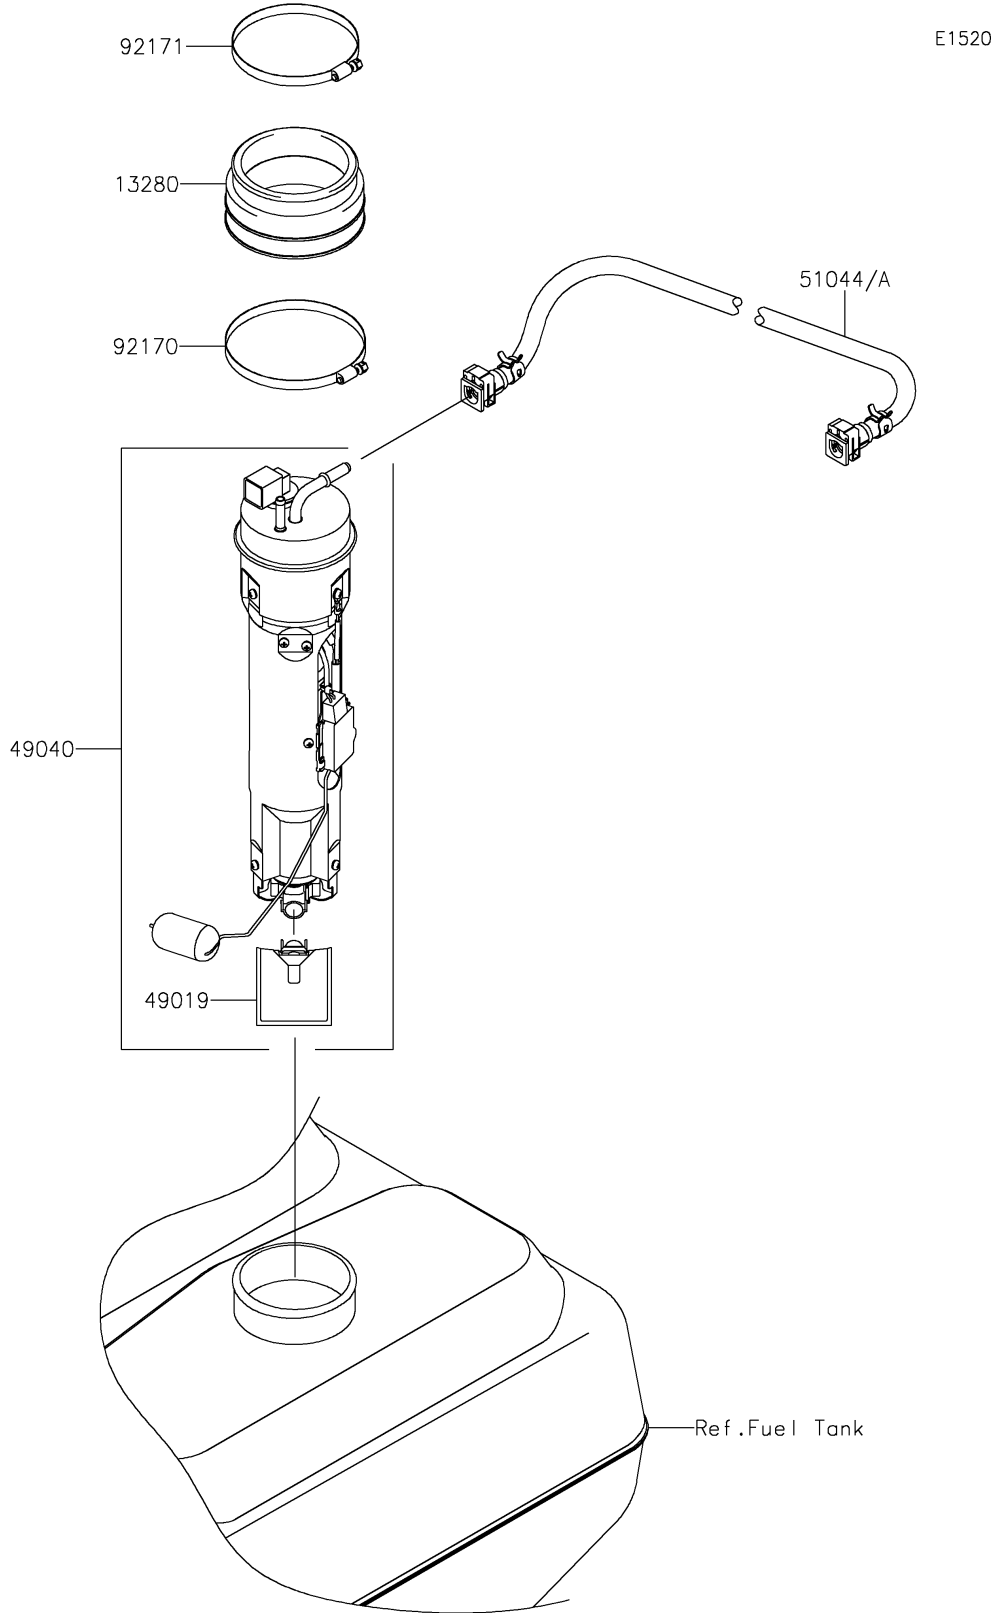

2019 JET SKI® Ultra® 310X PARTS DIAGRAM

Fuel Pump

2019 JET SKI® Ultra® 310X PARTS LIST

Fuel Pump

ITEM NAME	PART NUMBER	QUANTITY
HOLDER (Ref # 13280)	13280-0729	1
FILTER-FUEL (Ref # 49019)	49019-0022	1
PUMP-FUEL (Ref # 49040)	49040-0748	1
TUBE-ASSY,FUEL (Ref # 51044)	51044-0840	1
CLAMP (Ref # 92170)	92170-3760	1
CLAMP (Ref # 92171)	92171-3716	1