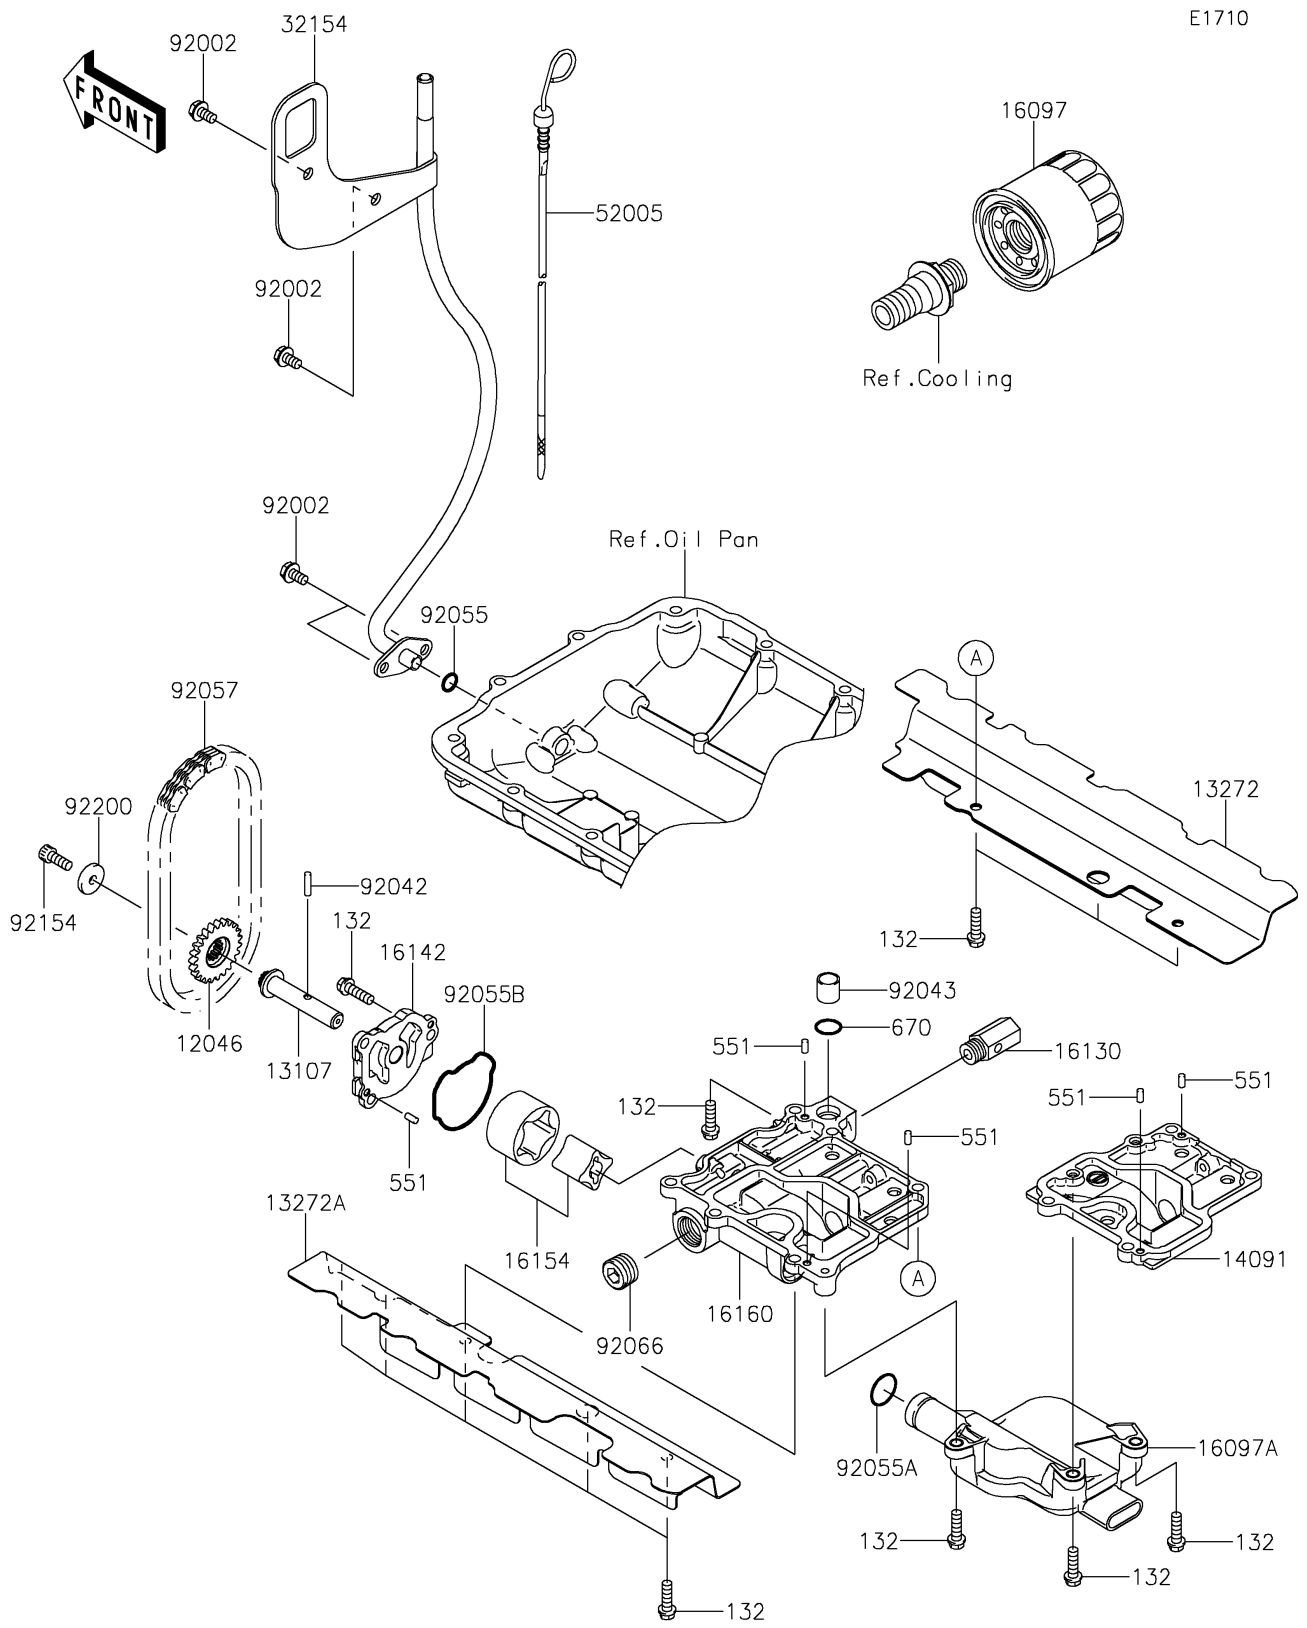

2019 JET SKI® Ultra® 310X PARTS DIAGRAM

Oil Pump

E1710

2019 JET SKI® Ultra® 310X PARTS LIST

Oil Pump

ITEM NAME	PART NUMBER	QUANTITY
SPROCKET,23T (Ref # 12046)	12046-3708	1
SHAFT (Ref # 13107)	13107-0730	1
BOLT-FLANGED-SMALL,6X20 (Ref # 132)	132BD0620	16
PLATE,RH (Ref # 13272)	13272-1563	1
PLATE,LH (Ref # 13272A)	13272-1798	1
COVER (Ref # 14091)	14091-3767	1
FILTER-ASSY-OIL (Ref # 16097)	16097-0007	1
FILTER-ASSY-OIL (Ref # 16097A)	16097-3702	1
VALVE-ASSY-RELIEF (Ref # 16130)	16130-3701	1
COVER-PUMP (Ref # 16142)	16142-3703	1
ROTOR-PUMP (Ref # 16154)	16154-1124	1
BODY,OIL PUMP (Ref # 16160)	16160-0705	1
PIPE,OIL LEVEL (Ref # 32154)	32154-3721	1
GAUGE,OIL LEVEL (Ref # 52005)	52005-0729	1
PIN-DOWEL (Ref # 551)	551R0408	5
O RING,14MM (Ref # 670)	670D2014	1
BOLT,6X12 (Ref # 92002)	92002-3763	4
PIN,DOWEL,4X15.8 (Ref # 92042)	92042-014	1
PIN,11.5X14X14 (Ref # 92043)	92043-1279	1
RING-O,9.8X2.4 (Ref # 92055)	92055-1150	1
RING-O,19.8X1.9 (Ref # 92055A)	92055-1332	1
RING-O (Ref # 92055B)	92055-3764	1
CHAIN,OIL PUMP,98XRH2010-52L (Ref # 92057)	92057-3713	1
PLUG,PT1/2X12.5 (Ref # 92066)	92066-0002	1
BOLT,SOCKET,6X16 (Ref # 92154)	92154-3709	1
WASHER,6X20X3.2 (Ref # 92200)	92200-0120	1