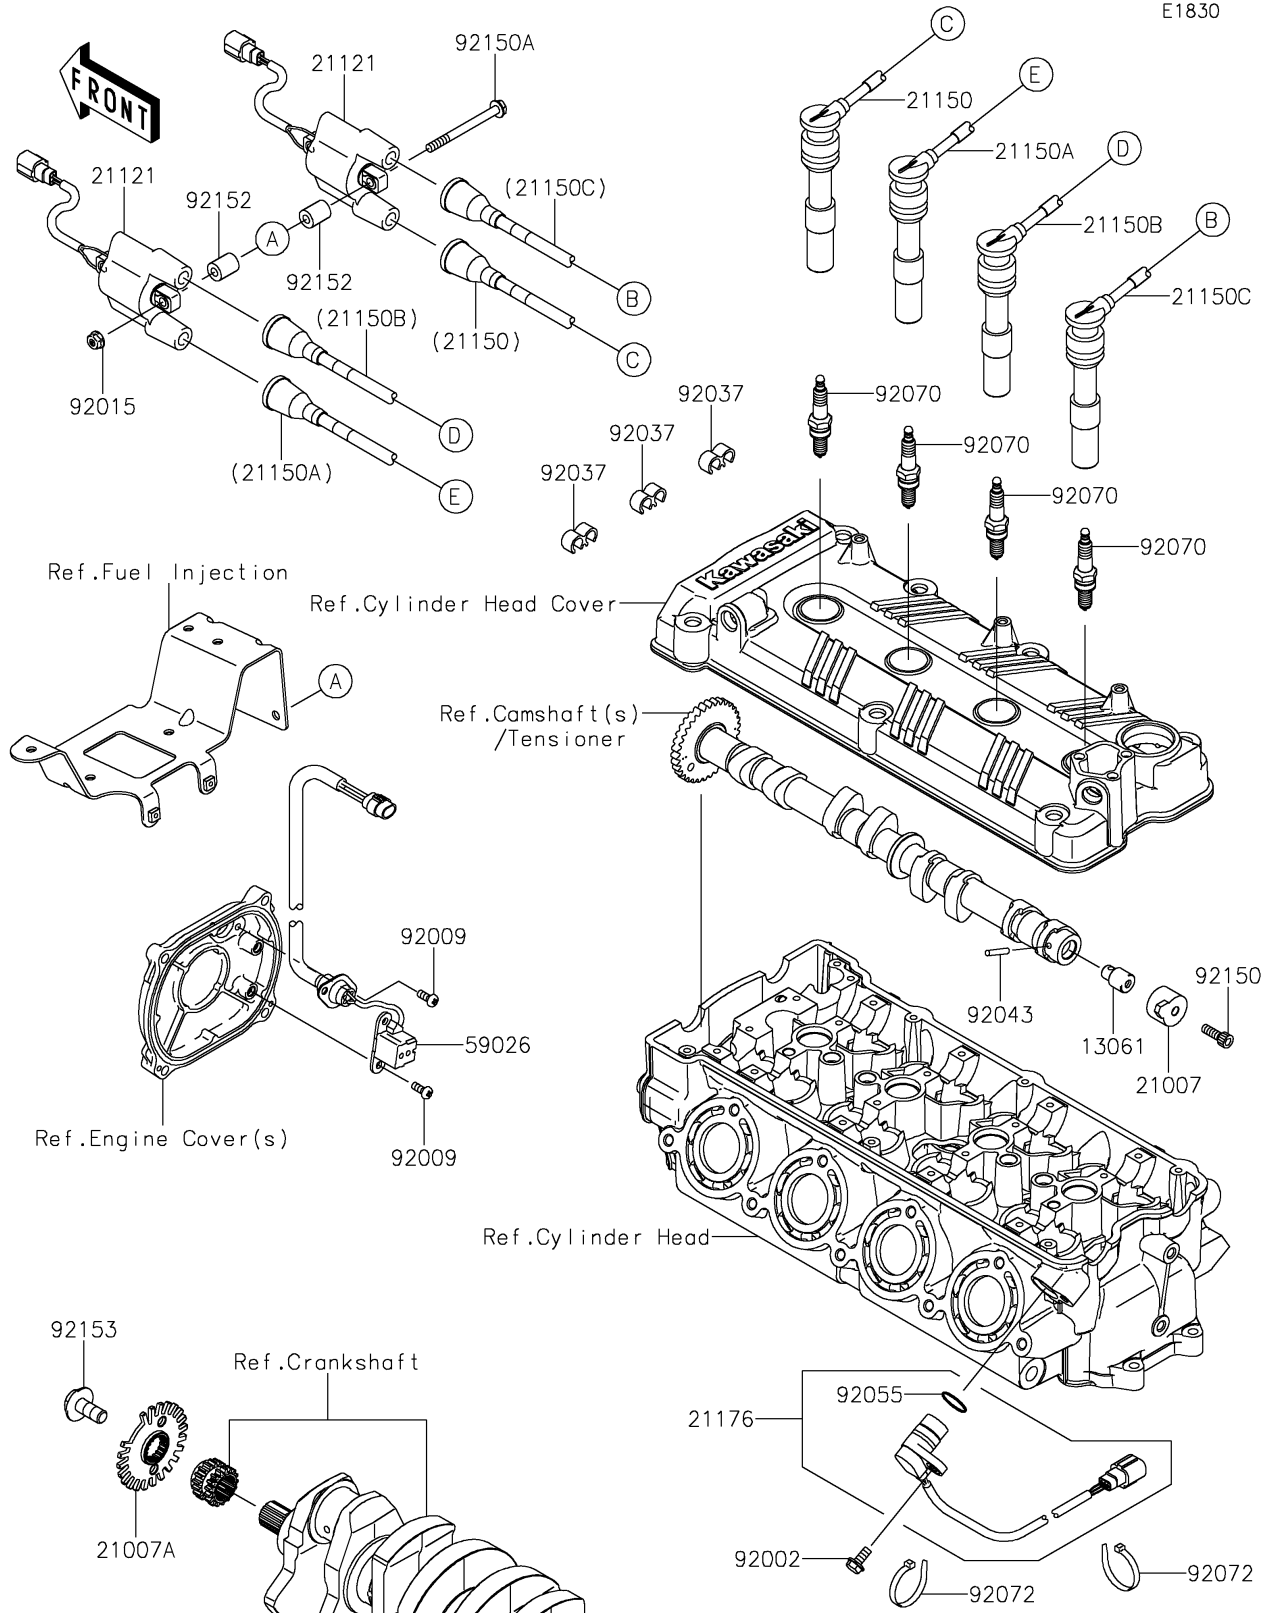

2019 JET SKI® Ultra® 310X PARTS DIAGRAM

Ignition System

E1830

2019 JET SKI® Ultra® 310X PARTS LIST

Ignition System

ITEM NAME	PART NUMBER	QUANTITY
BOSS,CAM SENSOR (Ref # 13061)	13061-1687	1
ROTOR,EX CAM (Ref # 21007)	21007-3742	1
ROTOR,PULSING (Ref # 21007A)	21007-3747	1
COIL-IGNITION (Ref # 21121)	21121-0720	2
CORD-ASSY,#1,L=340 (Ref # 21150)	21150-0006	1
CORD-ASSY,#2,L=450 (Ref # 21150A)	21150-0007	1
CORD-ASSY,#3,L=540 (Ref # 21150B)	21150-0008	1
CORD-ASSY,#4,L=600 (Ref # 21150C)	21150-0009	1
SENSOR,CAM ANGLE (Ref # 21176)	21176-1077	1
COIL-PULSING (Ref # 59026)	59026-3702	1
BOLT,6X16 (Ref # 92002)	92002-3728	1
SCREW,5X12 (Ref # 92009)	92009-1296	4
NUT,6MM (Ref # 92015)	92015-3767	2
CLAMP,CORD (Ref # 92037)	92037-1603	3
PIN (Ref # 92043)	92043-1575	1
RING-O (Ref # 92055)	92055-1639	1
PLUG-SPARK,PMR9B(NGK) (Ref # 92070)	92070-3707	4
BAND,L=188.85 (Ref # 92072)	92072-0105	2
BOLT,6X18 (Ref # 92150)	92150-1645	1
BOLT,6X70 (Ref # 92150A)	92150-3753	2
COLLAR (Ref # 92152)	92152-3738	4
BOLT,FLANGED,8X23 (Ref # 92153)	92153-0549	1