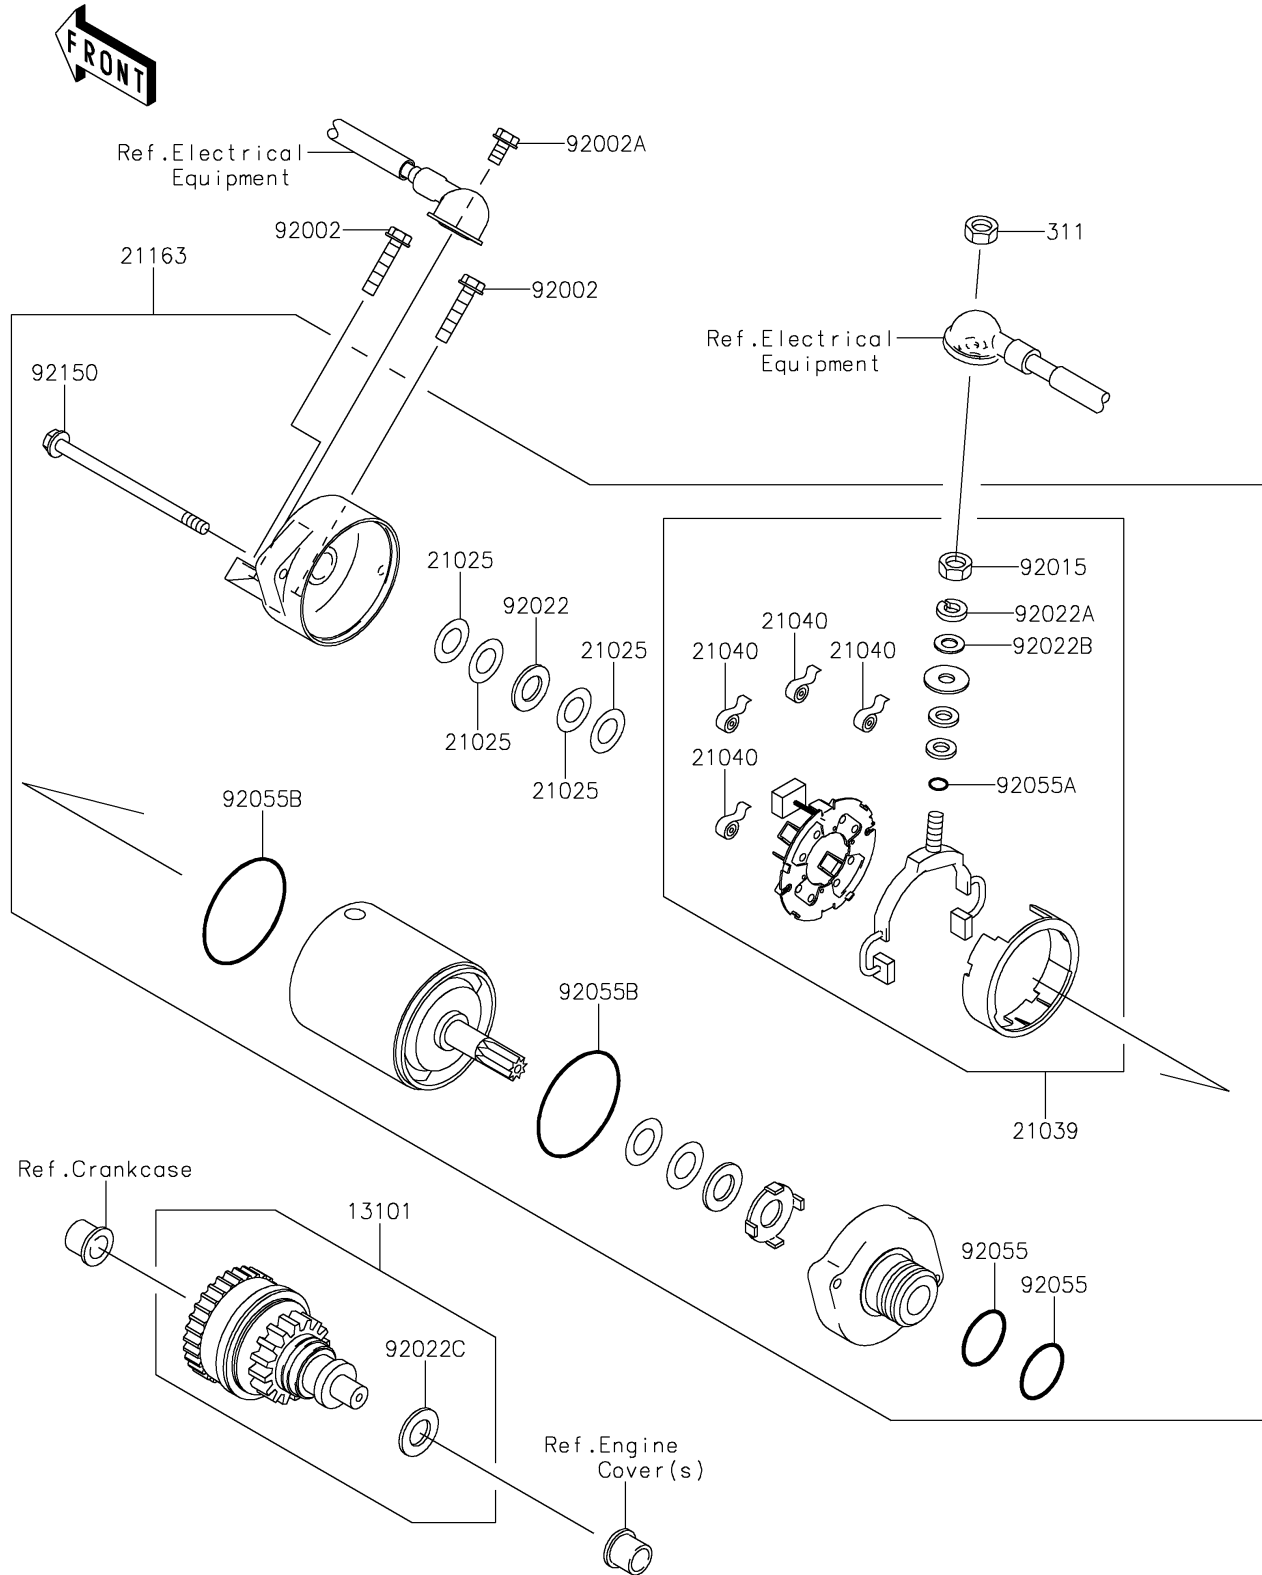

2020 JET SKI® ULTRA® 310X PARTS DIAGRAM

Starter Motor

E1840

2020 JET SKI® ULTRA® 310X PARTS LIST

Starter Motor

ITEM NAME	PART NUMBER	QUANTITY
GEAR-ASSY (Ref # 13101)	13101-3710	1
WASHER,9.1X18X0.2 (Ref # 21025)	21025-011	AR
BRUSH,CARBON (Ref # 21039)	21039-3703	1
SPRING-BRUSH (Ref # 21040)	21040-1055	4
STARTER-ELECTRIC (Ref # 21163)	21163-3721	1
NUT-HEX,6MM (Ref # 311)	311R0600	1
BOLT,6X25 (Ref # 92002)	92002-3714	2
BOLT,6X12 (Ref # 92002A)	92002-3763	1
NUT,6MM (Ref # 92015)	92015-3710	1
WASHER,9.1X18X0.8 (Ref # 92022)	92022-1132	1
WASHER,6MM (Ref # 92022A)	92022-3711	1
WASHER,6MM (Ref # 92022B)	92022-3713	1
WASHER,12X24X1.0 (Ref # 92022C)	92022-3731	1
RING-O (Ref # 92055)	92055-1276	2
RING-O,4.5X2.0 (Ref # 92055A)	92055-1370	1
RING-O,STARTER MOTOR (Ref # 92055B)	92055-1381	2
BOLT (Ref # 92150)	92150-3772	2