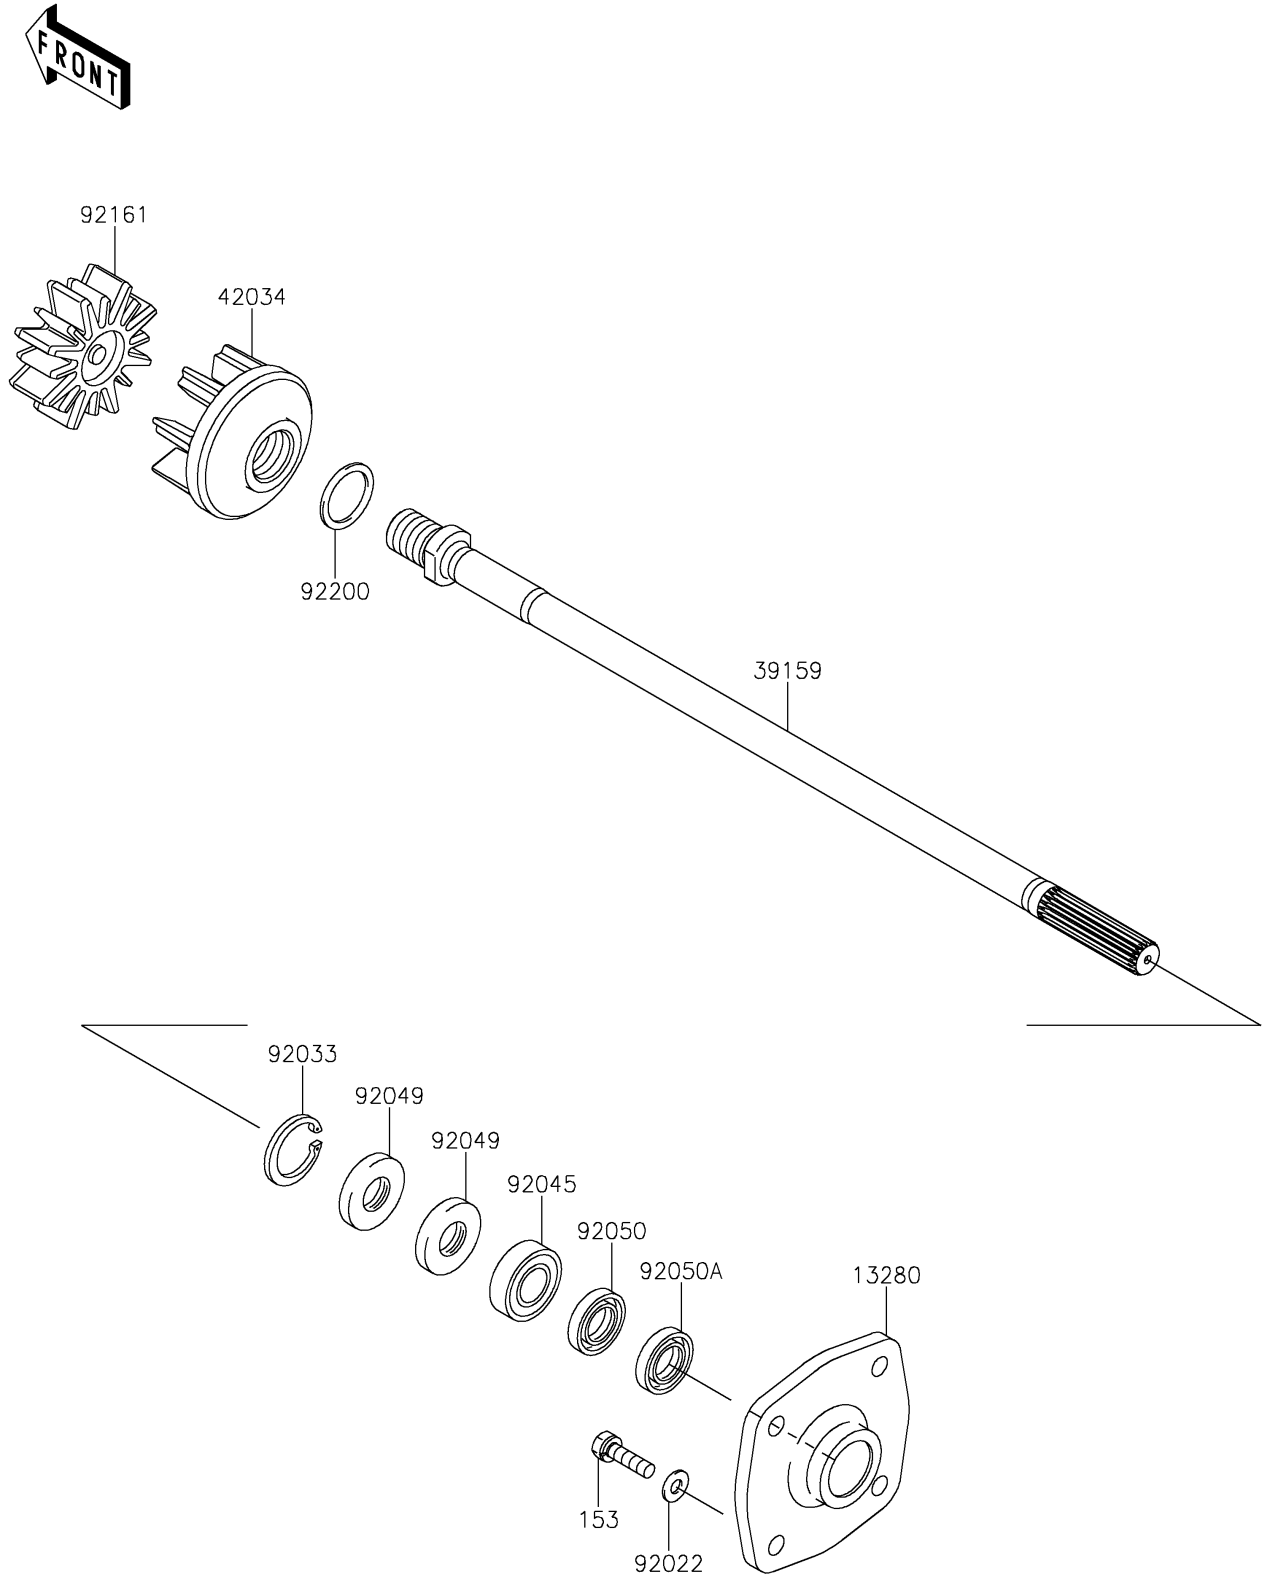

2020 JET SKI® ULTRA® 310X PARTS DIAGRAM

Drive Shaft

E3134

2020 JET SKI® ULTRA® 310X PARTS LIST

Drive Shaft

ITEM NAME	PART NUMBER	QUANTITY
HOLDER (Ref # 13280)	13280-3756	1
BOLT-WS-SMALL,8X30 (Ref # 153)	153R0830	4
SHAFT-DRIVE (Ref # 39159)	39159-0044	1
COUPLING (Ref # 42034)	42034-3720	1
WASHER,8.2X18X1.5 (Ref # 92022)	92022-1964	4
RING-SNAP,42MM (Ref # 92033)	92033-3713	1
BEARING-BALL,60042RD (Ref # 92045)	92045-3705	1
SEAL-OIL,S620426 (Ref # 92049)	92049-3707	2
SEAL-OIL,SCY20368 (Ref # 92050)	92050-502	1
SEAL-OIL,SC20367 (Ref # 92050A)	92050-503	1
DAMPER,COUPLING (Ref # 92161)	92161-3797	1
WASHER,30.5X38X2 (Ref # 92200)	92200-3809	1