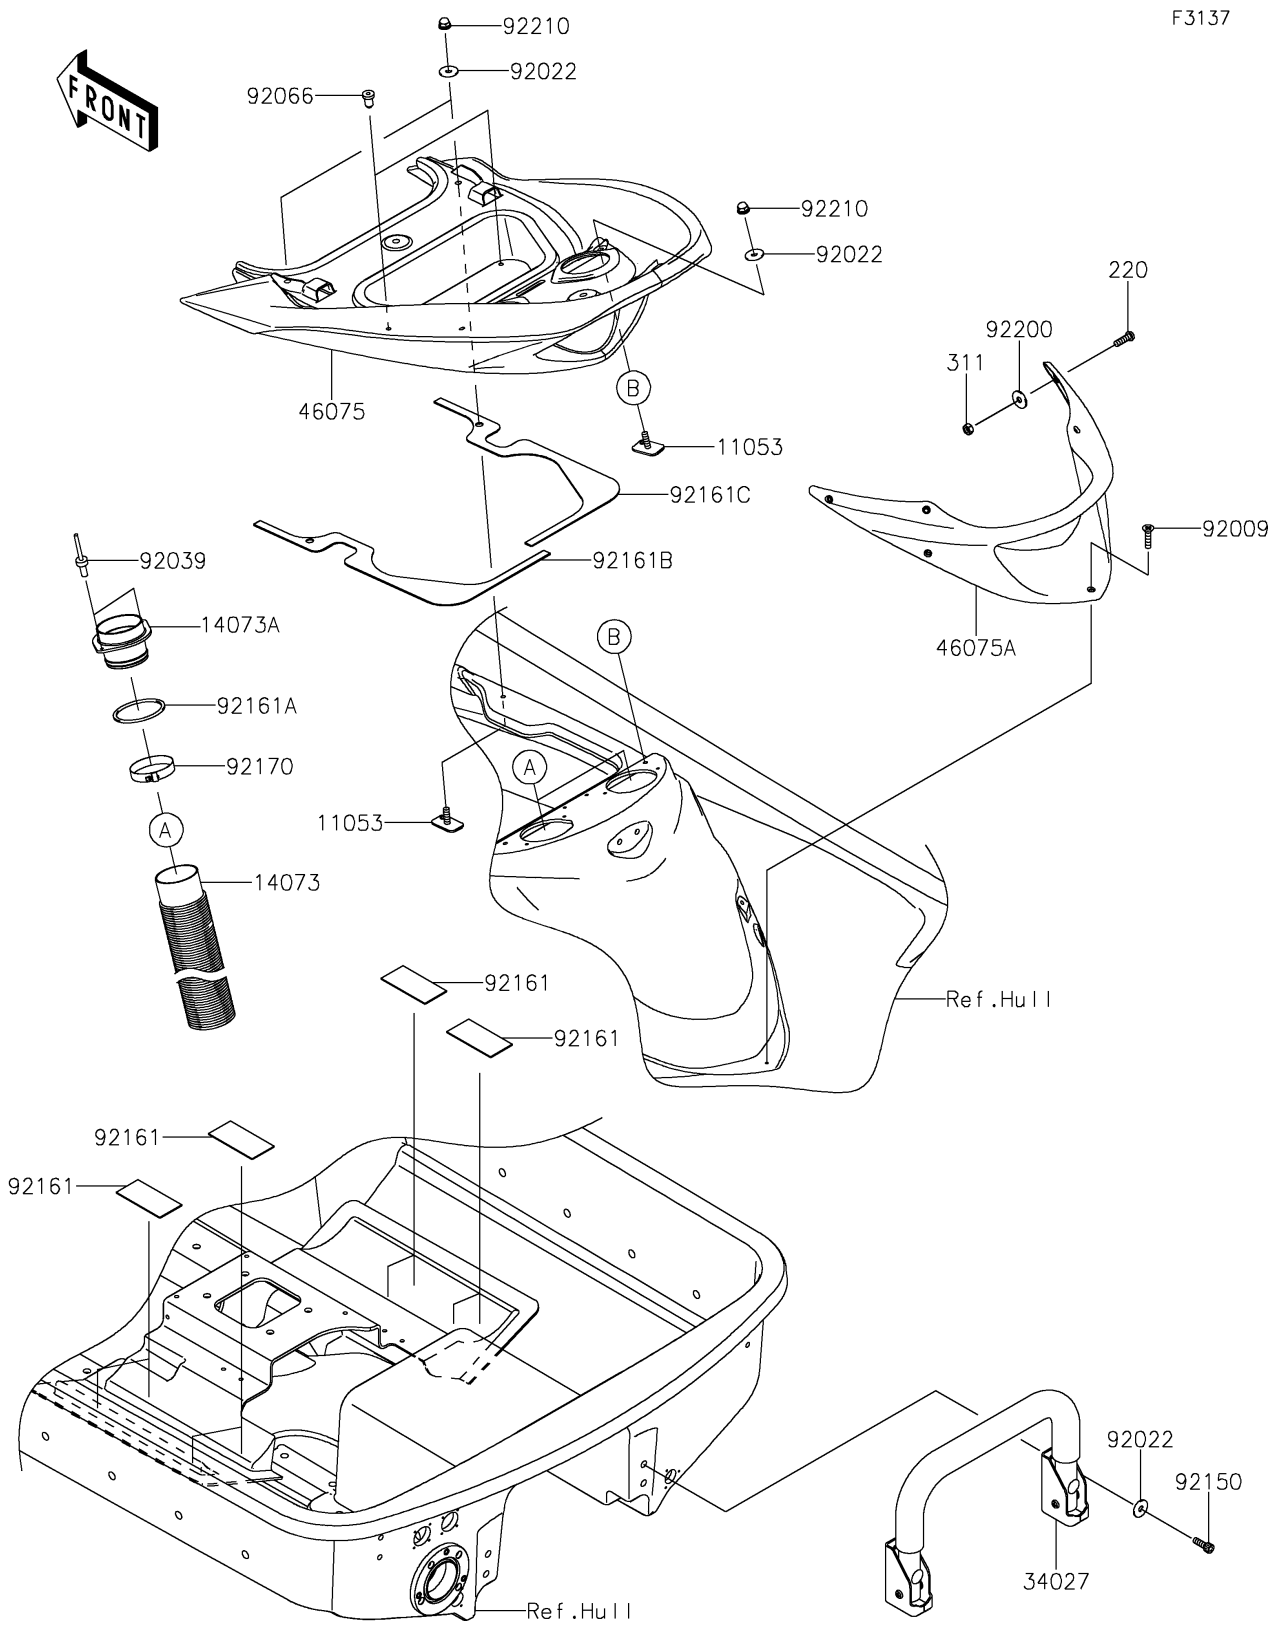

2020 JET SKI® ULTRA® 310X PARTS DIAGRAM

Hull Rear Fittings

F3137

2020 JET SKI® ULTRA® 310X PARTS LIST

Hull Rear Fittings

ITEM NAME	PART NUMBER	QUANTITY
BRACKET (Ref # 11053)	11053-3776	4
DUCT,L=800 (Ref # 14073)	14073-0878	2
DUCT (Ref # 14073A)	14073-3805	2
SCREW-PAN-CROS,6X20 (Ref # 220)	220R0620	6
NUT-HEX,6MM (Ref # 311)	311AA0600	6
STEP-ASSY (Ref # 34027)	34027-0067	1
GRIP,RR (Ref # 46075)	46075-0589	1
GRIP,HANDLE (Ref # 46075A)	46075-3765	1
SCREW,TAPPING,6X20 (Ref # 92009)	92009-3842	1
WASHER,6.5X20X1.5 (Ref # 92022)	92022-3710	8
RIVET (Ref # 92039)	92039-3775	4
PLUG (Ref # 92066)	92066-3773	2
BOLT,SOCKET,6X18 (Ref # 92150)	92150-3775	4
DAMPER (Ref # 92161)	92161-3728	8
DAMPER (Ref # 92161A)	92161-3769	2
DAMPER (Ref # 92161B)	92161-3781	1
DAMPER (Ref # 92161C)	92161-3782	1
CLAMP (Ref # 92170)	92170-1679	2
WASHER,6.5X20X1.6 (Ref # 92200)	92200-0283	6
NUT,CAP,6MM (Ref # 92210)	92210-3785	4