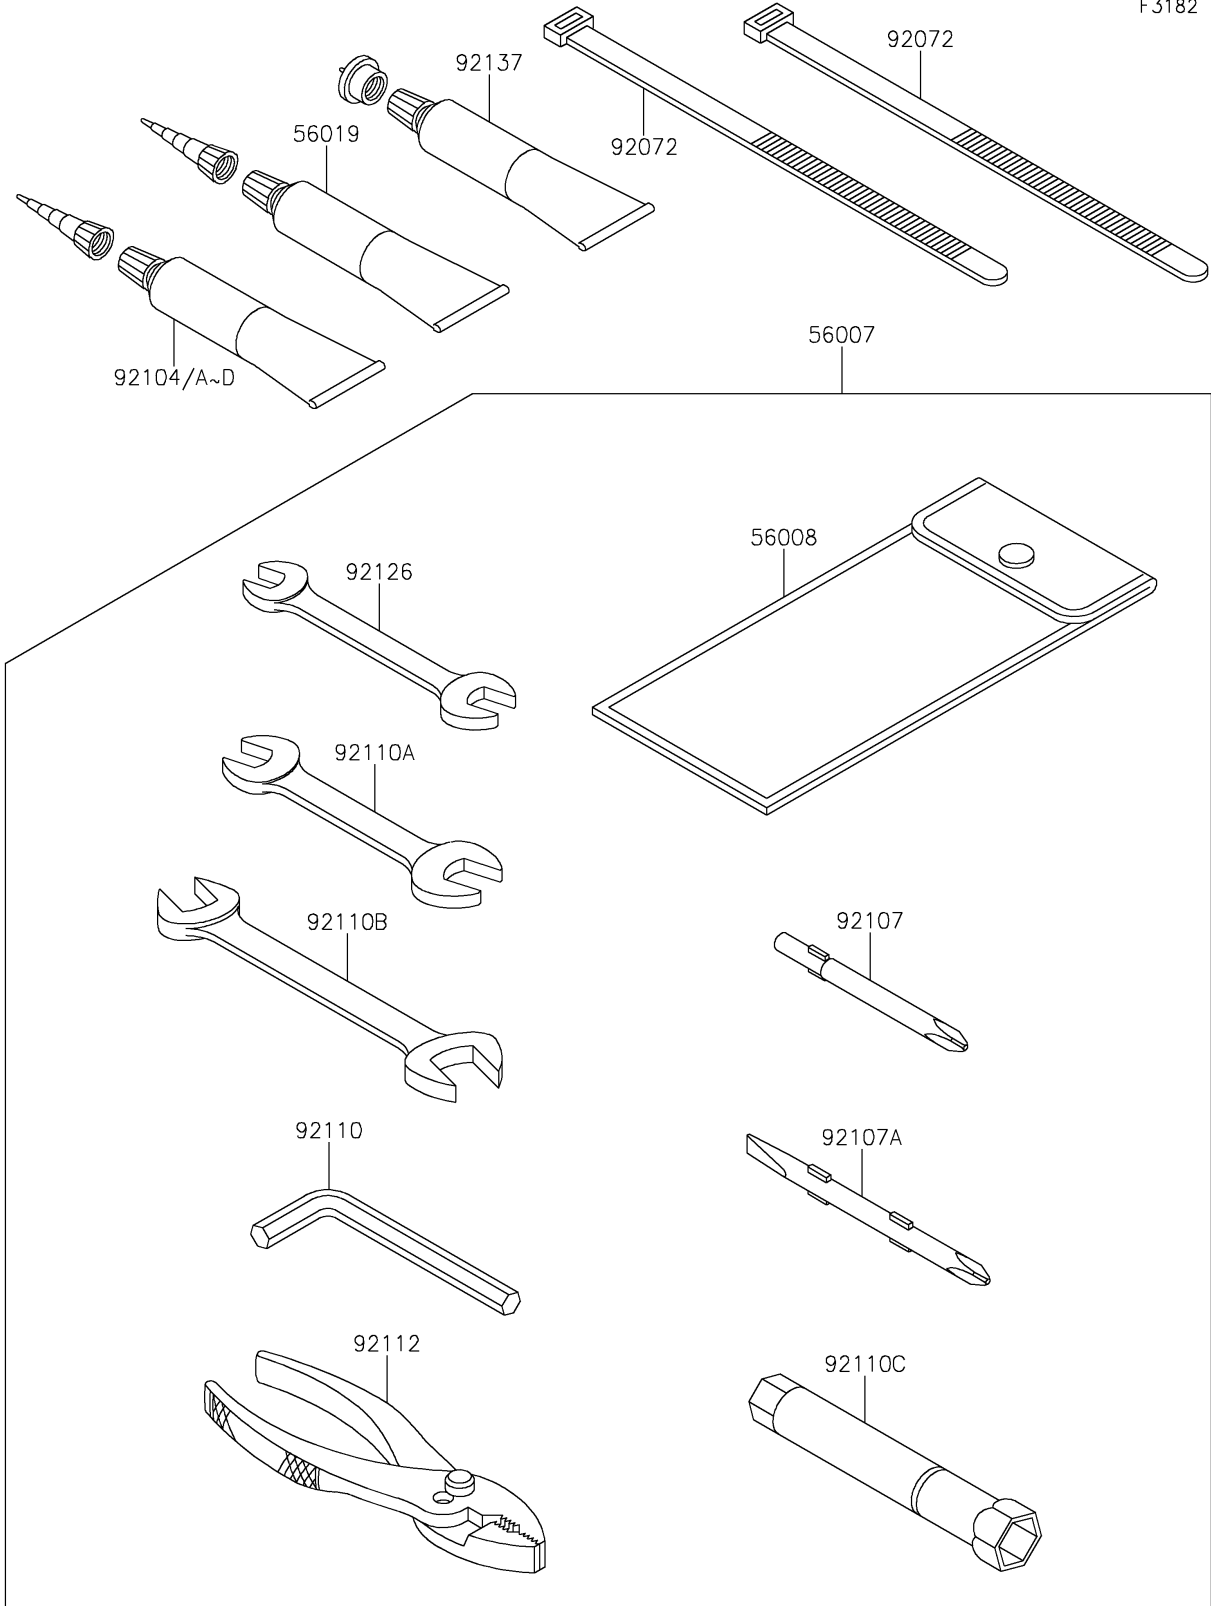

2019 JET SKI® Ultra® 310X PARTS DIAGRAM

Owner's Tools

F3182

2019 JET SKI® Ultra® 310X PARTS LIST

Owner's Tools

ITEM NAME	PART NUMBER	QUANTITY
TOOL-KIT (Ref # 56007)	56007-3720	1
BAG,TOOL (Ref # 56008)	56008-3706	1
GASKET-LIQUID,TB1211,WHITE (Ref # 56019)	56019-120	1
BAND,L=250 (Ref # 92072)	92072-1237	2
GASKET-LIQUID,TB1211F,CLEAR (Ref # 92104)	92104-0004	1
GASKET-LIQUID,TB1216,GRAY (Ref # 92104A)	92104-1063	1
GASKET-LIQUID,TB1216B,BLACK (Ref # 92104B)	92104-1064	1
GASKET-LIQUID,TB1215,GRAY (Ref # 92104C)	92104-1065	1
GASKET-LIQUID,TB1521,BROWN (Ref # 92104D)	92104-3701	1
TOOL-DRIVER,#3PHILLIPS (Ref # 92107)	92107-005	1
TOOL-DRIVER,#2PHILLIPS&SLOT (Ref # 92107A)	92107-1051	1
TOOL-WRENCH,ALLEN,5MM (Ref # 92110)	92110-1015	1
TOOL-WRENCH,OPEN END,10X12 (Ref # 92110A)	92110-1152	1
TOOL-WRENCH,OPEN END,14X17 (Ref # 92110B)	92110-1153	1
TOOL-WRENCH,BOX,16MM (Ref # 92110C)	92110-3706	1
TOOL-PLIERS (Ref # 92112)	92112-1001	1
TOOL-WRENCH,OPEN END,8X10 (Ref # 92126)	92126-004	1
GREASE (Ref # 92137)	92137-1002	1