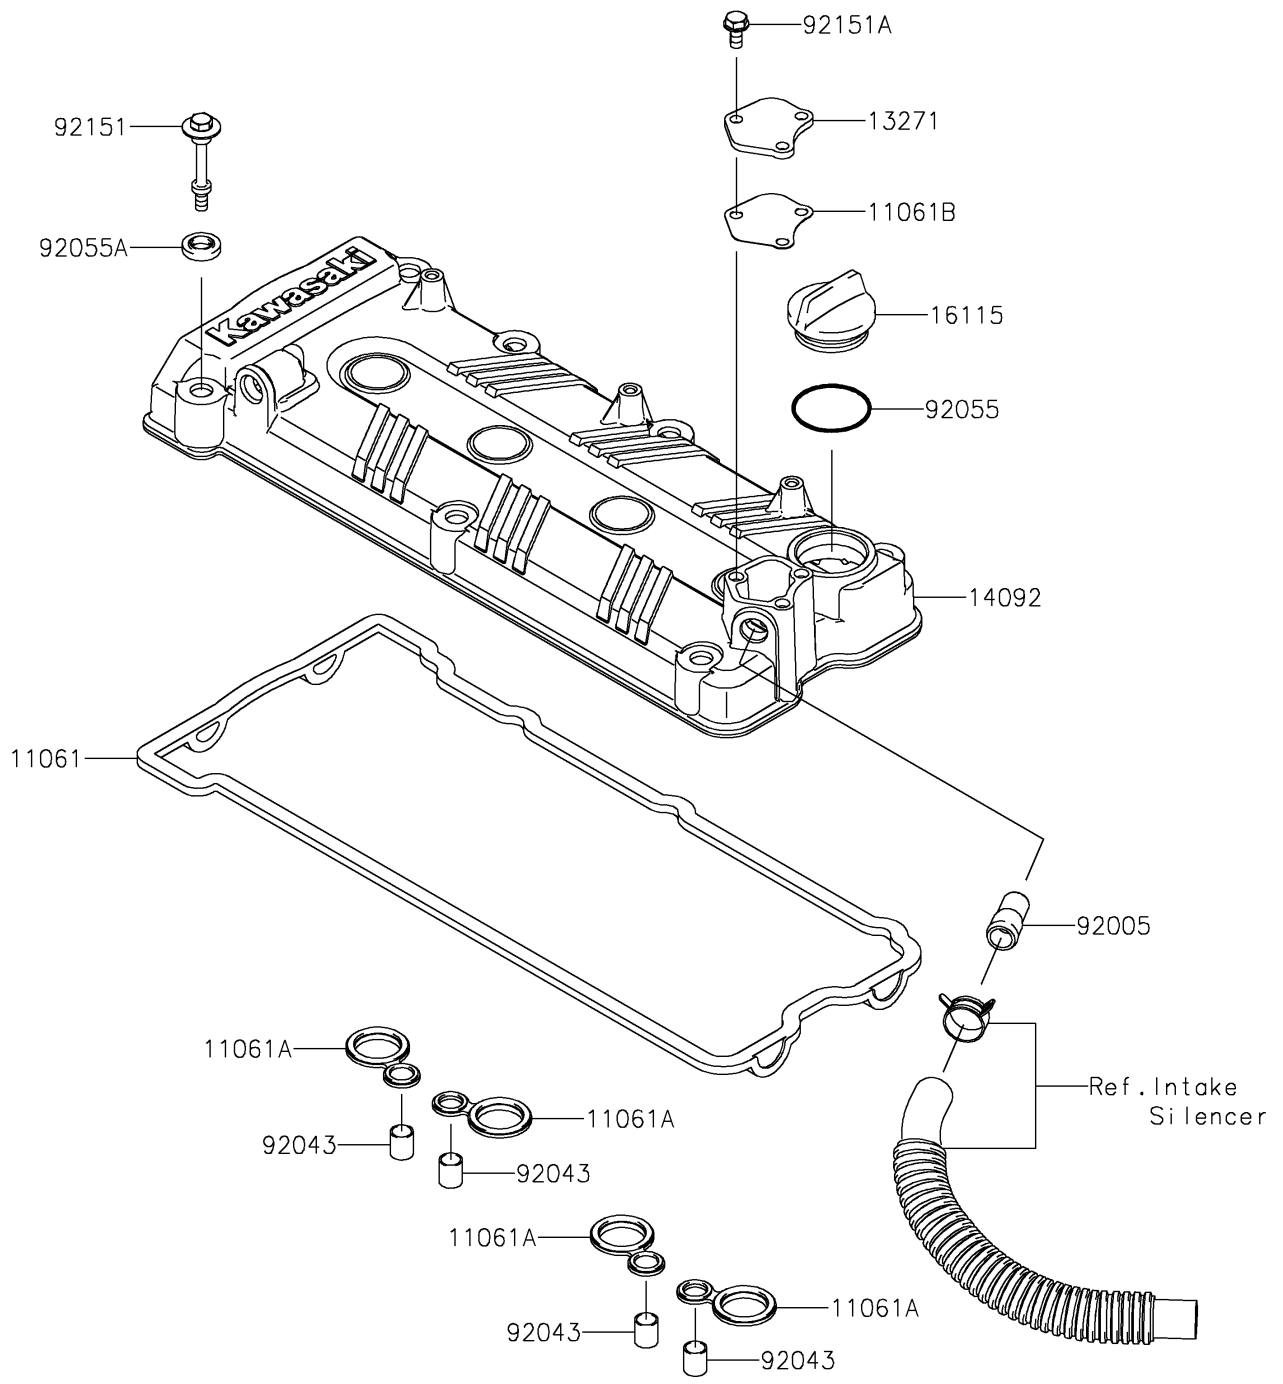

2019 JET SKI® Ultra® 310LX PARTS DIAGRAM

Cylinder Head Cover

E1112

2019 JET SKI® Ultra® 310LX PARTS LIST

Cylinder Head Cover

ITEM NAME	PART NUMBER	QUANTITY
GASKET,HEAD COVER (Ref # 11061)	11061-0090	1
GASKET,SPARK PLUG HOLE (Ref # 11061A)	11061-0105	4
GASKET,PLATE (Ref # 11061B)	11061-0814	1
PLATE (Ref # 13271)	13271-3898	1
COVER,HEAD (Ref # 14092)	14092-0836	1
CAP-OIL FILLER (Ref # 16115)	16115-1064	1
FITTING (Ref # 92005)	92005-3741	1
PIN,10.1X12X14 (Ref # 92043)	92043-4009	4
RING-O,38X1.9 (Ref # 92055)	92055-1295	1
RING-O,HEAD COVER BOLT (Ref # 92055A)	92055-1352	7
BOLT,HEAD COVER (Ref # 92151)	92151-1221	7
BOLT,6X14 (Ref # 92151A)	92151-3788	3