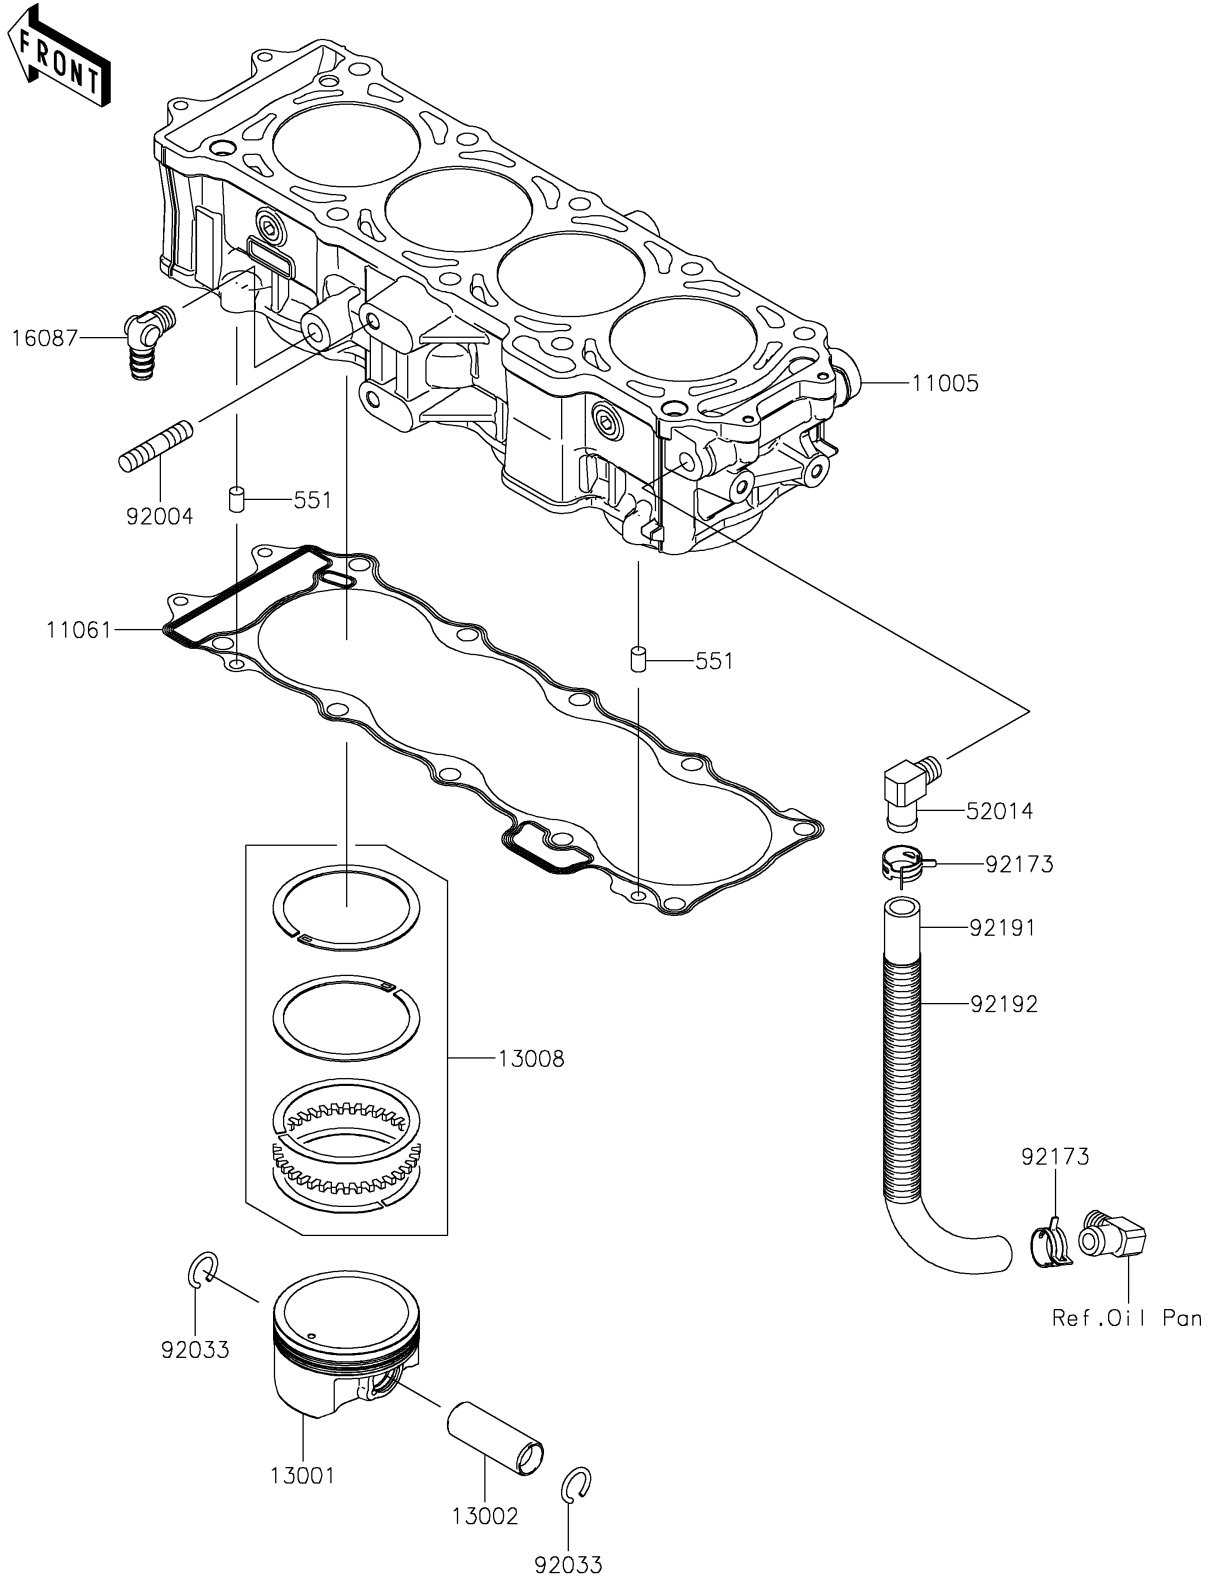

# 2020 JET SKI® ULTRA® 310LX PARTS DIAGRAM

Cylinder/Piston(s)

E1120

## 2020 JET SKI® ULTRA® 310LX PARTS LIST

Cylinder/Piston(s)

ITEM NAME	PART NUMBER	QUANTITY
CYLINDER-ENGINE (Ref # 11005)	11005-0630	1
GASKET,CYLINDER BASE (Ref # 11061)	11061-3770	1
PISTON-ENGINE (Ref # 13001)	13001-0787	4
PIN-PISTON (Ref # 13002)	13002-1131	4
RING-SET-PISTON (Ref # 13008)	13008-0564	4
VALVE-CHECK (Ref # 16087)	16087-3714	1
ELBOW (Ref # 52014)	52014-3717	1
PIN-DOWEL (Ref # 551)	551R0812	2
STUD,10X32 (Ref # 92004)	92004-3759	1
RING-SNAP (Ref # 92033)	92033-1188	8
CLAMP (Ref # 92173)	92173-1039	2
TUBE,BREATHER (Ref # 92191)	92191-3983	1
TUBE,CORRUGATED,L=265 (Ref # 92192)	92192-1083	1