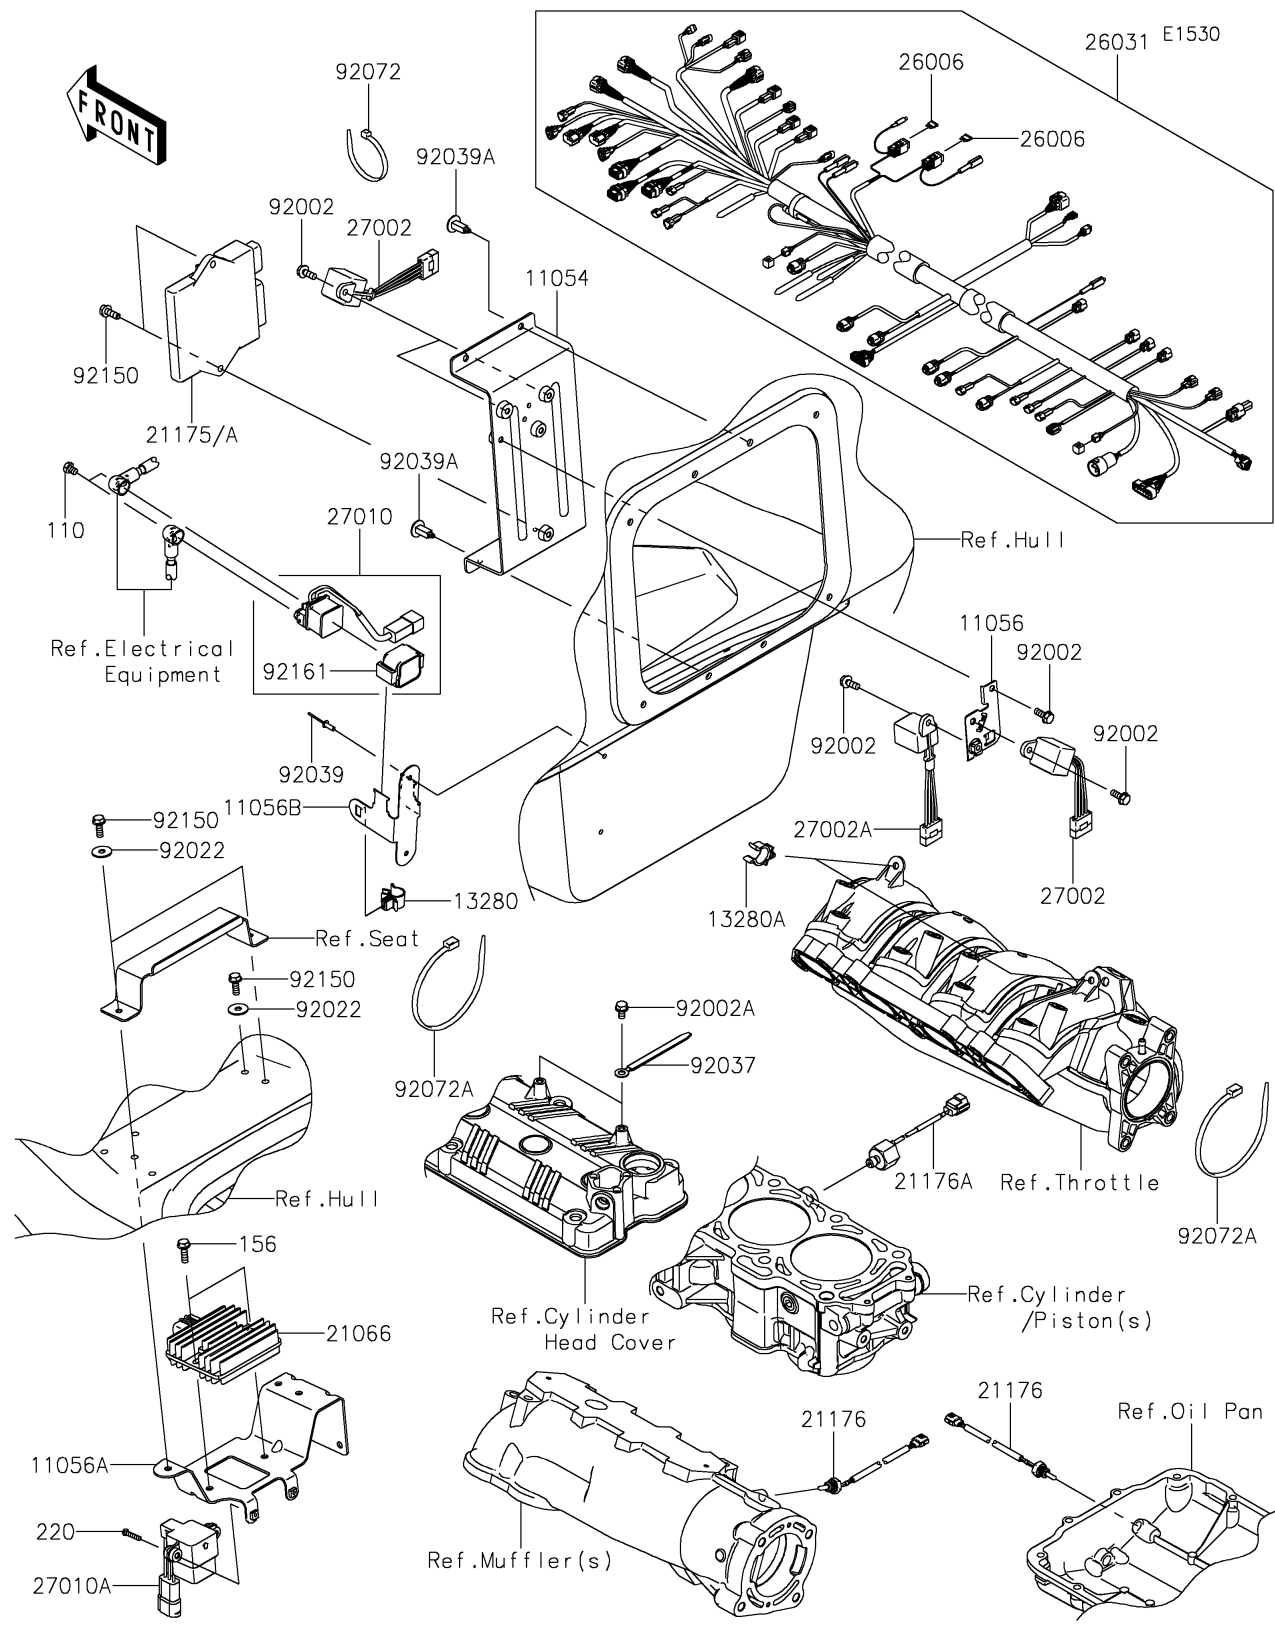

2019 JET SKI® Ultra® 310LX PARTS DIAGRAM

Fuel Injection

2019 JET SKI® Ultra® 310LX PARTS LIST

Fuel Injection

ITEM NAME	PART NUMBER	QUANTITY
BOLT,6X8 (Ref # 110)	110R0608	2
BRACKET,ECU&RELAY (Ref # 11054)	11054-3743	1
BRACKET,RELAY (Ref # 11056)	11056-2820	1
BRACKET,REGULATOR&VDS (Ref # 11056A)	11056-3702	1
BRACKET,SWITCH (Ref # 11056B)	11056-3855	1
HOLDER (Ref # 13280)	13280-0789	1
HOLDER,HARNESS (Ref # 13280A)	13280-3760	2
BOLT-WP,6X20 (Ref # 156)	156R0620	2
REGULATOR-VOLTAGE (Ref # 21066)	21066-3718	1
CONTROL UNIT-ELECTRONIC (Ref # 21175)	21175-0954	1
SENSOR,TEMP (Ref # 21176)	21176-0741	2
SENSOR,KNOCK (Ref # 21176A)	21176-0770	1
SCREW-PAN-CROS,4X20 (Ref # 220)	220R0420	2
FUSE,MINI BLADE,20A,YELLOW (Ref # 26006)	26006-3704	2
HARNESS,MAIN (Ref # 26031)	26031-1699	1
RELAY-ASSY (Ref # 27002)	27002-3703	3
RELAY-ASSY (Ref # 27002A)	27002-3704	1
SWITCH (Ref # 27010)	27010-0710	1
SWITCH,VDS (Ref # 27010A)	27010-3785	1
BOLT,6X16 (Ref # 92002)	92002-3728	5
BOLT,6X12 (Ref # 92002A)	92002-3763	2
WASHER,6.5X20X1.5 (Ref # 92022)	92022-3710	3
CLAMP,L=100 (Ref # 92037)	92037-3736	2
RIVET (Ref # 92039)	92039-3714	2
RIVET (Ref # 92039A)	92039-3788	4
BAND,L=188.85 (Ref # 92072)	92072-0105	1
BAND,L=372.24 (Ref # 92072A)	92072-3883	2
BOLT,6X18 (Ref # 92150)	92150-3729	5
DAMPER,SWITCH (Ref # 92161)	92161-1625	1