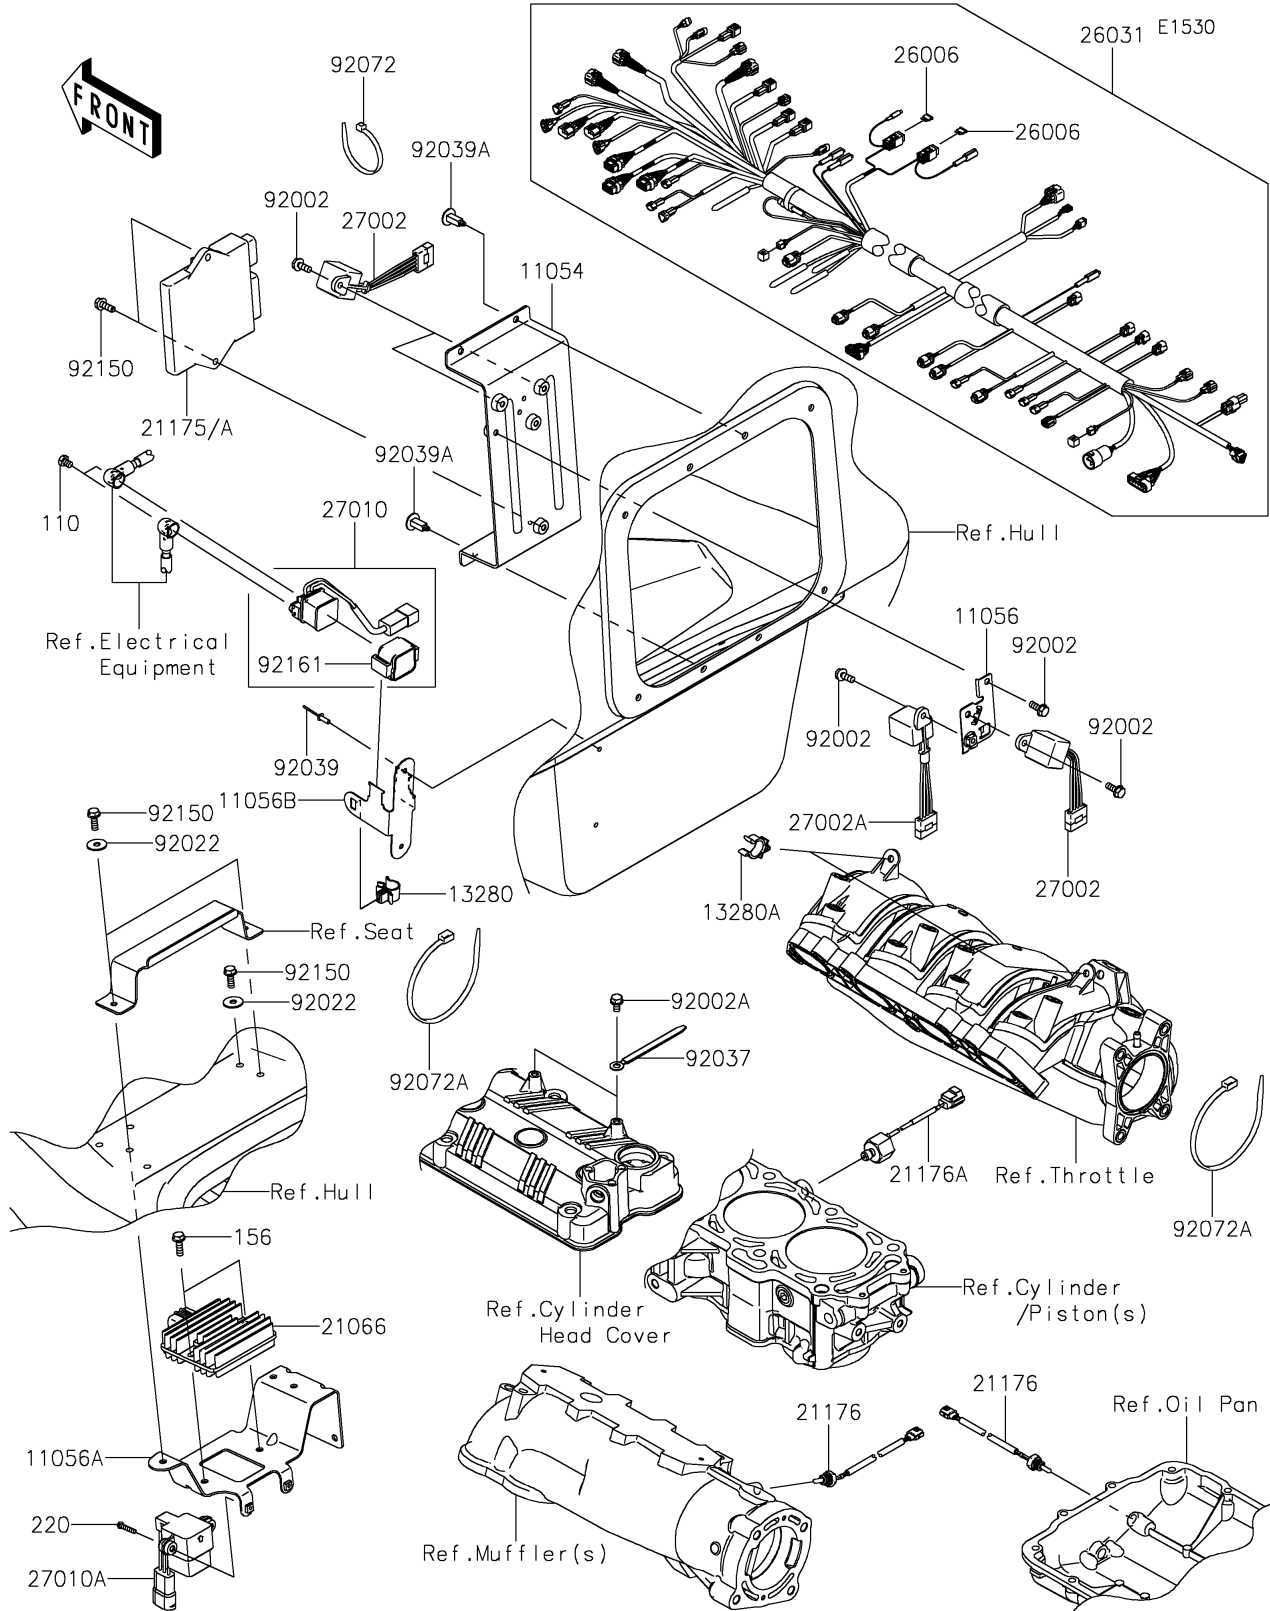

2020 JET SKI® ULTRA® 310LX PARTS DIAGRAM

Fuel Injection

2020 JET SKI® ULTRA® 310LX PARTS LIST

Fuel Injection

ITEM NAME	PART NUMBER	QUANTITY
BOLT,6X8 (Ref # 110)	110R0608	2
BRACKET,ECU&RELAY (Ref # 11054)	11054-3743	1
BRACKET,RELAY (Ref # 11056)	11056-2820	1
BRACKET,REGULATOR&VDS (Ref # 11056A)	11056-3702	1
BRACKET,SWITCH (Ref # 11056B)	11056-3855	1
HOLDER (Ref # 13280)	13280-0789	1
HOLDER,HARNESS (Ref # 13280A)	13280-3760	2
BOLT-WP,6X20 (Ref # 156)	156R0620	2
REGULATOR-VOLTAGE (Ref # 21066)	21066-3718	1
CONTROL UNIT-ELECTRONIC (Ref # 21175A)	21175-1556	1
SENSOR,TEMP (Ref # 21176)	21176-0741	2
SENSOR,KNOCK (Ref # 21176A)	21176-0770	1
SCREW-PAN-CROS,4X20 (Ref # 220)	220R0420	2
FUSE,MINI BLADE,20A,YELLOW (Ref # 26006)	26006-3704	2
HARNESS,MAIN (Ref # 26031)	26031-1699	1
RELAY-ASSY (Ref # 27002)	27002-3703	3
RELAY-ASSY (Ref # 27002A)	27002-3704	1
SWITCH (Ref # 27010)	27010-0710	1
SWITCH,VDS (Ref # 27010A)	27010-3785	1
BOLT,6X16 (Ref # 92002)	92002-3728	5
BOLT,6X12 (Ref # 92002A)	92002-3763	2
WASHER,6.5X20X1.5 (Ref # 92022)	92022-3710	3
CLAMP,L=100 (Ref # 92037)	92037-3736	2
RIVET (Ref # 92039)	92039-3714	2
RIVET (Ref # 92039A)	92039-3788	4
BAND,L=188.85 (Ref # 92072)	92072-0105	1
BAND,L=372.24 (Ref # 92072A)	92072-3883	2
BOLT,6X18 (Ref # 92150)	92150-3729	5
DAMPER,SWITCH (Ref # 92161)	92161-1625	1