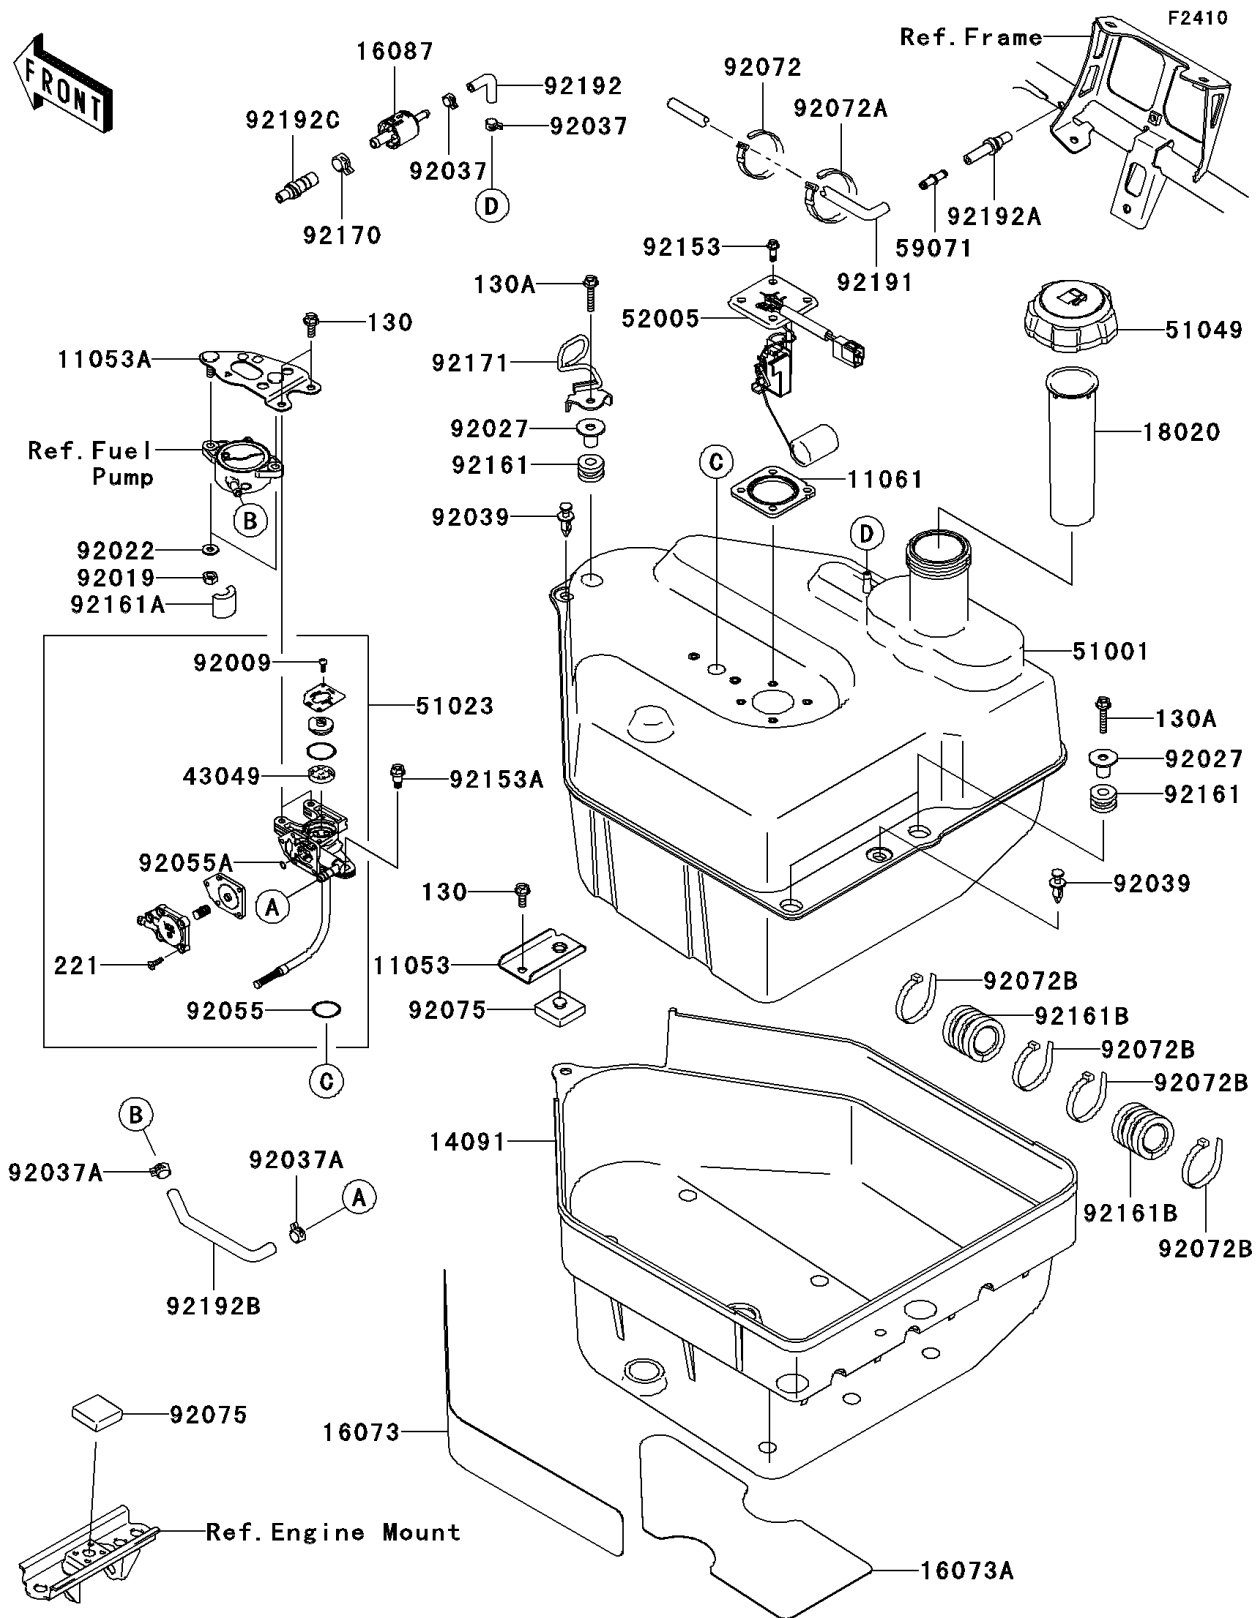

2005 Brute Force 750 4x4i PARTS DIAGRAM

Fuel Tank

2005 Brute Force 750 4x4i PARTS LIST

Fuel Tank

ITEM NAME	PART NUMBER	QUANTITY
BRACKET,FUEL TANK,TOP (Ref # 11053)	11053-0936	1
BRACKET,FUEL PUMP (Ref # 11053A)	11053-1247	1
GASKET,FUEL GAUGE (Ref # 11061)	11061-0071	1
COVER,FUEL TANK,LWR (Ref # 14091)	14091-0308	1
INSULATOR,FUEL TANK COVER,SIDE (Ref # 16073)	16073-0016	1
INSULATOR,FUEL TANK COVER,LWR (Ref # 16073A)	16073-0017	1
VALVE-CHECK (Ref # 16087)	16087-0002	1
BAFFLE,FUEL TANK (Ref # 18020)	18020-0008	1
PACKING (Ref # 43049)	43049-1103	1
TANK-COMP-FUEL (Ref # 51001)	51001-0058	1
TAP-ASSY,FUEL (Ref # 51023)	51023-0011	1
CAP-TANK,FUEL (Ref # 51049)	51049-1128	1
GAUGE,FUEL (Ref # 52005)	52005-0011	1
JOINT (Ref # 59071)	59071-3717	1
SCREW,3X5 (Ref # 92009)	92009-1123	2
NUT,LOCK,6MM (Ref # 92019)	92019-008	2
WASHER,6.2X15.0X1.2 (Ref # 92022)	92022-2373	2
COLLAR,L=16.1 (Ref # 92027)	92027-1847	3
CLAMP,TUBE (Ref # 92037)	92037-1461	2
CLAMP,TUBE (Ref # 92037A)	92037-1505	2
RIVET (Ref # 92039)	92039-1229	2
RING-O,FUEL TAP (Ref # 92055)	92055-0054	1
RING-O (Ref # 92055A)	92055-1664	1
BAND,L=149 (Ref # 92072)	92072-031	1
BAND,L=186 (Ref # 92072A)	92072-056	1
BAND,L=188 (Ref # 92072B)	92072-1239	4
DAMPER (Ref # 92075)	92075-1882	2
BOLT,FLANGED,5MM (Ref # 92153)	92153-0361	4
BOLT,6MM (Ref # 92153A)	92153-0824	2

2005 Brute Force 750 4x4i PARTS LIST

Fuel Tank

ITEM NAME	PART NUMBER	QUANTITY
DAMPER (Ref # 92161)	92161-0106	3
DAMPER,FUEL PUMP (Ref # 92161A)	92161-0125	1
DAMPER,FUEL TANK,RR (Ref # 92161B)	92161-1111	2
CLAMP (Ref # 92170)	92170-1492	1
CLAMP,FUEL TUBE (Ref # 92171)	92171-0380	1
TUBE,CANISTER-SEPARATOR,BLUE (Ref # 92191)	92191-1384	1
BOLT-FLANGED,6X16 (Ref # 130)	130G0616	3
BOLT-FLANGED,6X30 (Ref # 130A)	130G0630	3
SCREW-CSK-CROS,4X14 (Ref # 221)	221B0414	5
TUBE,FUEL TANK-CHECK VALVE (Ref # 92192)	92192-0067	1
TUBE,FRAME PIPE-CHECK VALVE (Ref # 92192A)	92192-0068	1
TUBE,FUEL (Ref # 92192B)	92192-0126	1
TUBE,FRAME PIPE-CHECK VALVE (Ref # 92192C)	92192-0128	1