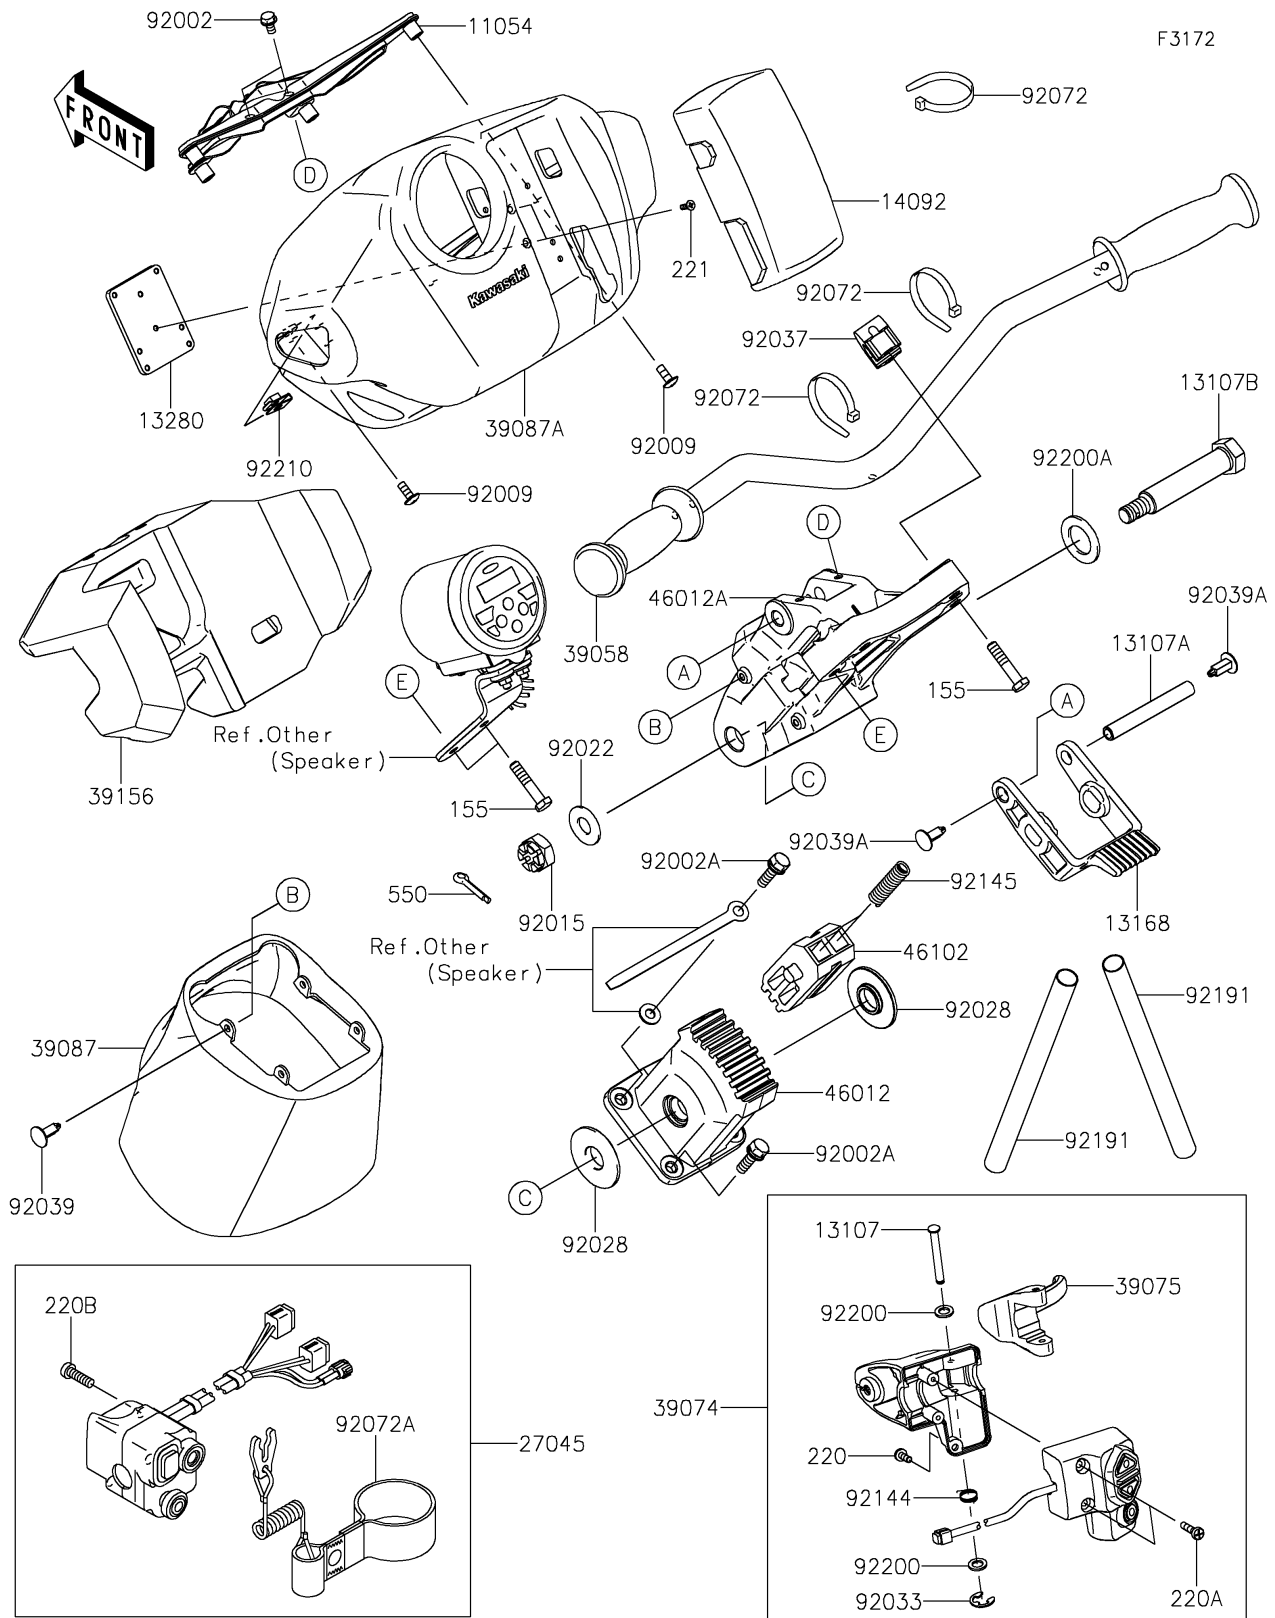

2020 JET SKI® ULTRA® 310LX PARTS DIAGRAM

Handlebar

2020 JET SKI® ULTRA® 310LX PARTS LIST

Handlebar

ITEM NAME	PART NUMBER	QUANTITY
BRACKET,HANDLE PAD (Ref # 11054)	11054-3710	1
SHAFT (Ref # 13107)	13107-3766	1
SHAFT (Ref # 13107A)	13107-3795	1
SHAFT,HANDLE HOLDER PIVOT (Ref # 13107B)	13107-3803	1
LEVER (Ref # 13168)	13168-3754	1
HOLDER (Ref # 13280)	13280-0734	1
COVER,GPS HOLDER,F.BLACK (Ref # 14092)	14092-1144-6Z	1
BOLT-WSP-SMALL,8X50 (Ref # 155)	155R0850	4
SCREW-PAN-CROS,5X14 (Ref # 220)	220R0514	1
SCREW-PAN-CROS,5X25 (Ref # 220A)	220R0525	2
SCREW-PAN-CROS,5X30 (Ref # 220B)	220R0530	3
SCREW-CSK-CROSS,4X12 (Ref # 221)	221R0412	2
SWITCH-ASSY,STOP&START (Ref # 27045)	27045-3767	1
HANDLE-COMP,F.BLACK (Ref # 39058)	39058-0022-6Z	1
LEVER-ASSY-THROTTLE (Ref # 39074)	39074-3729	1
LEVER-THROTTLE (Ref # 39075)	39075-3715	1
PAD-HANDLE,F.BLACK (Ref # 39087)	39087-0007-6Z	1
PAD-HANDLE,F.BLACK (Ref # 39087A)	39087-0009-6Z	1
PAD,HANDLE,INNER (Ref # 39156)	39156-1738	1
HOLDER-HANDLE,LWR (Ref # 46012)	46012-3730	1
HOLDER-HANDLE,UPP (Ref # 46012A)	46012-3733	1
ROD,HANDLE POSITION (Ref # 46102)	46102-3733	1
BOLT,6X12 (Ref # 92002)	92002-3763	2
BOLT,8X25 (Ref # 92002A)	92002-3774	4
SCREW,6X20 (Ref # 92009)	92009-3781	5
NUT,CASTLE,14MM (Ref # 92015)	92015-3805	1
WASHER,15X34X2.0 (Ref # 92022)	92022-3738	1
BUSHING (Ref # 92028)	92028-3743	2
RING-SNAP (Ref # 92033)	92033-3723	1

2020 JET SKI® ULTRA® 310LX PARTS LIST

Handlebar

ITEM NAME	PART NUMBER	QUANTITY
CLAMP,HANDLEBAR (Ref # 92037)	92037-503	2
RIVET (Ref # 92039)	92039-3787	4
RIVET (Ref # 92039A)	92039-3788	2
BAND,L=188.85 (Ref # 92072)	92072-0105	4
BAND,TETHER SWITCH (Ref # 92072A)	92072-3809	1
SPRING (Ref # 92144)	92144-3749	1
SPRING (Ref # 92145)	92145-3723	2
TUBE,22X24X200 (Ref # 92191)	92191-3792	2
WASHER (Ref # 92200)	92200-3738	2
WASHER,21X34X2 (Ref # 92200A)	92200-3802	1
NUT,6MM (Ref # 92210)	92210-3768	1
PIN-COTTER,3X35 (Ref # 550)	550S3035	1